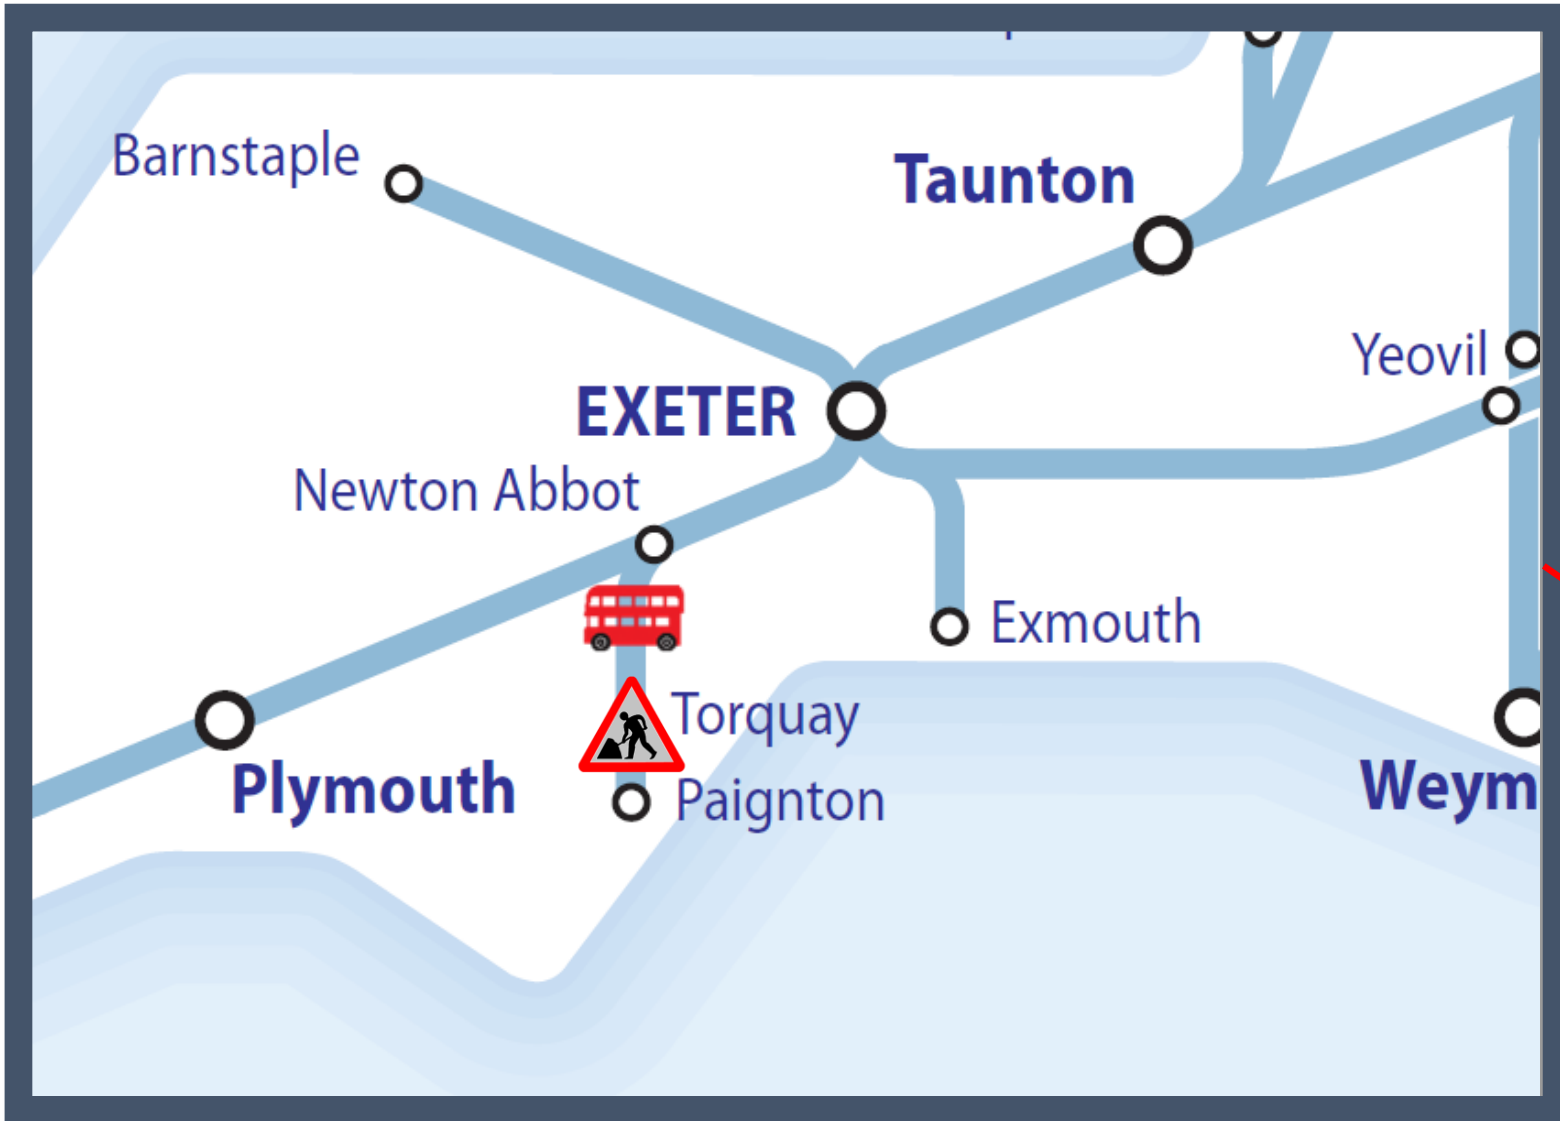

Buses replace trains between Newton Abbot and Paignton

TOCs affected: CrossCountry and Great Western Railway

Key:

Engineering Works

Bus Replacement Services