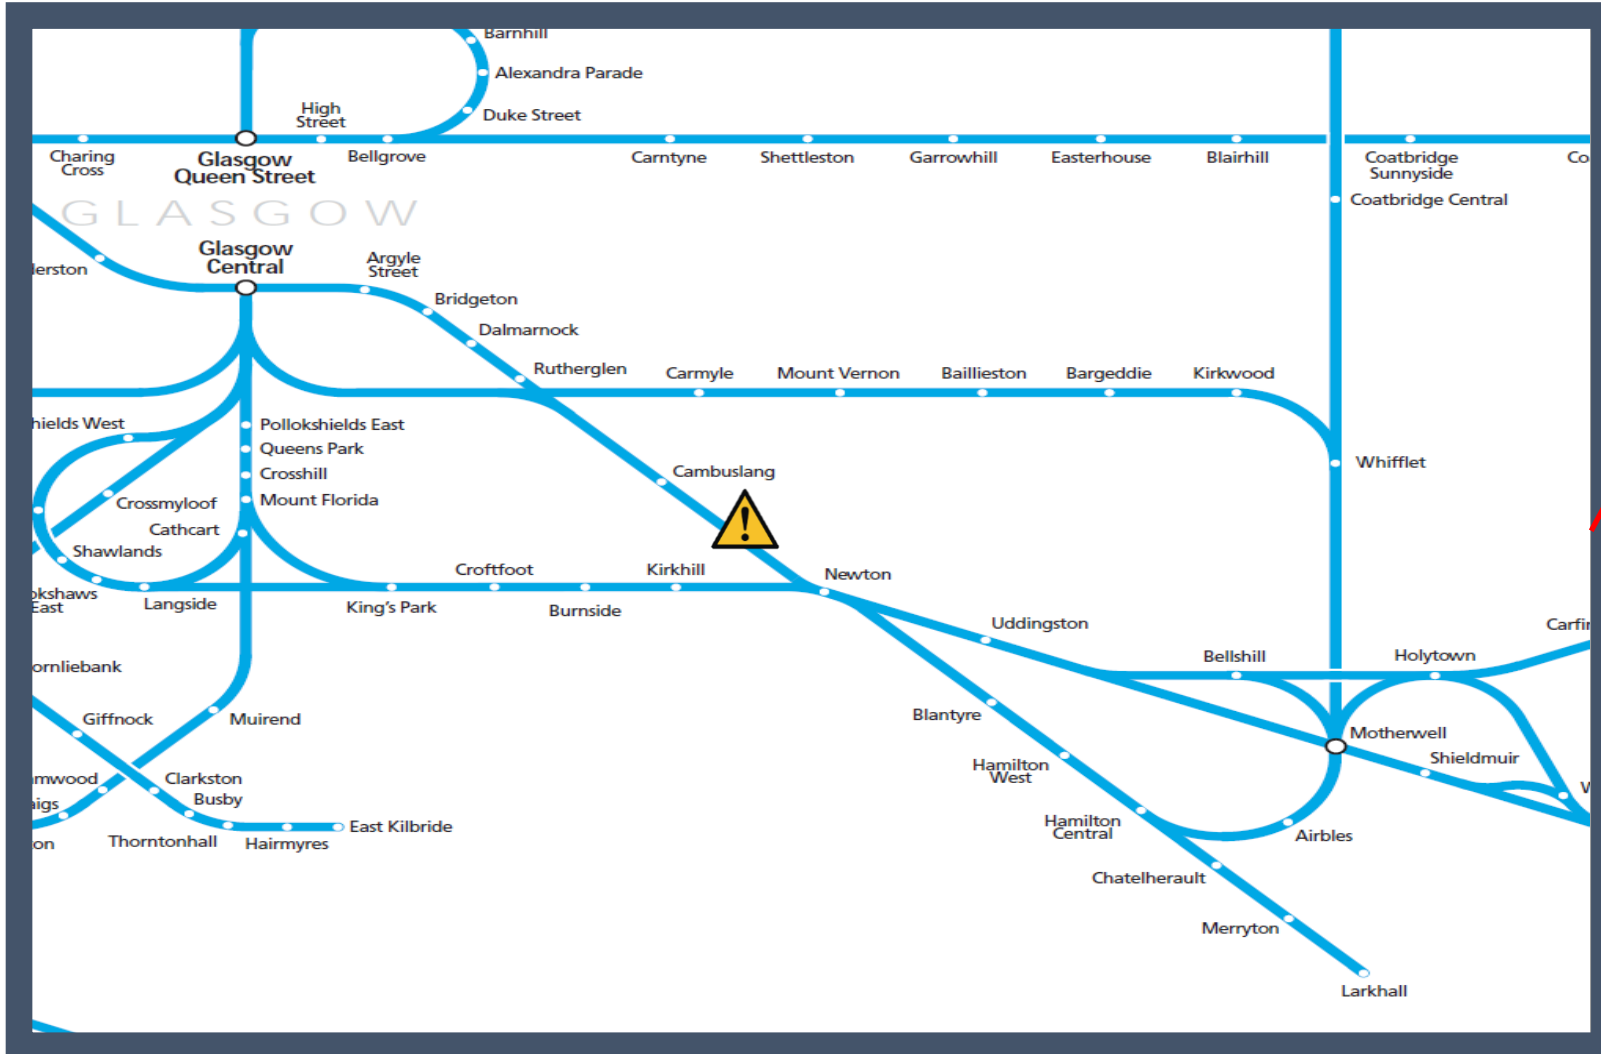

A fault with the signalling system between Uddingston and Cambuslang

TOCs affected: Avanti West Coast, CrossCountry, LNER, ScotRail, TransPennine Express

Key:

	Disruption
---	------------