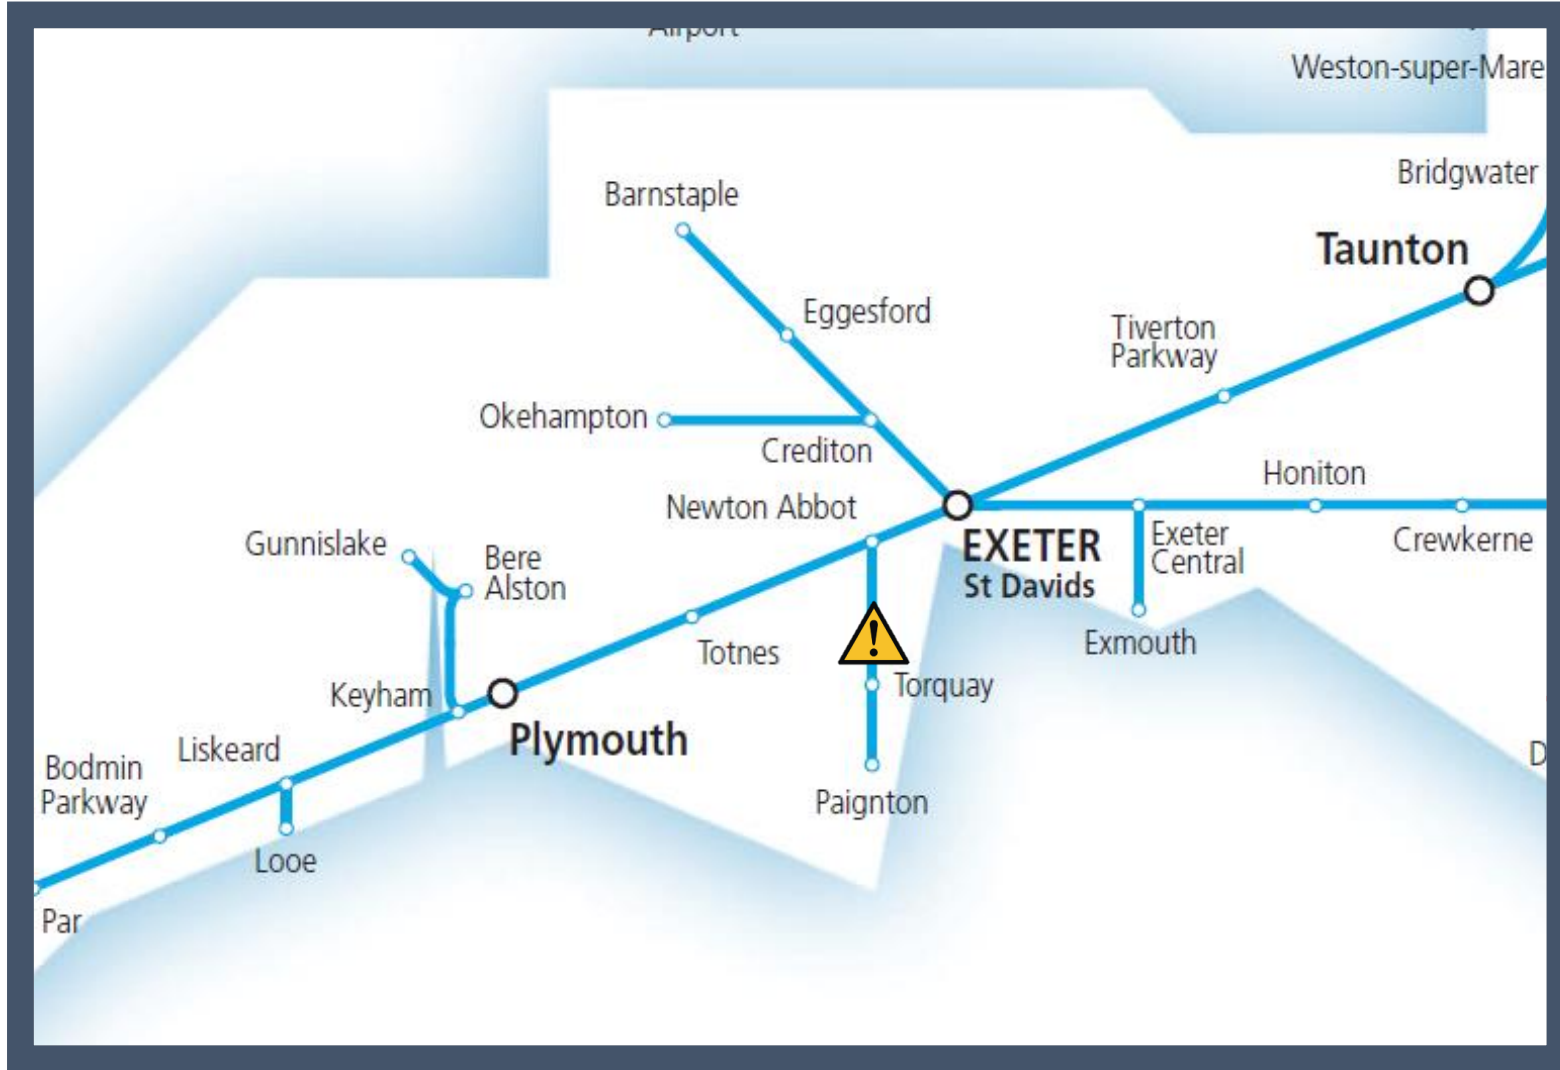

A points failure between Newton Abbot and Paignton

TOC affected: Great Western Railway

Key:

Disruption