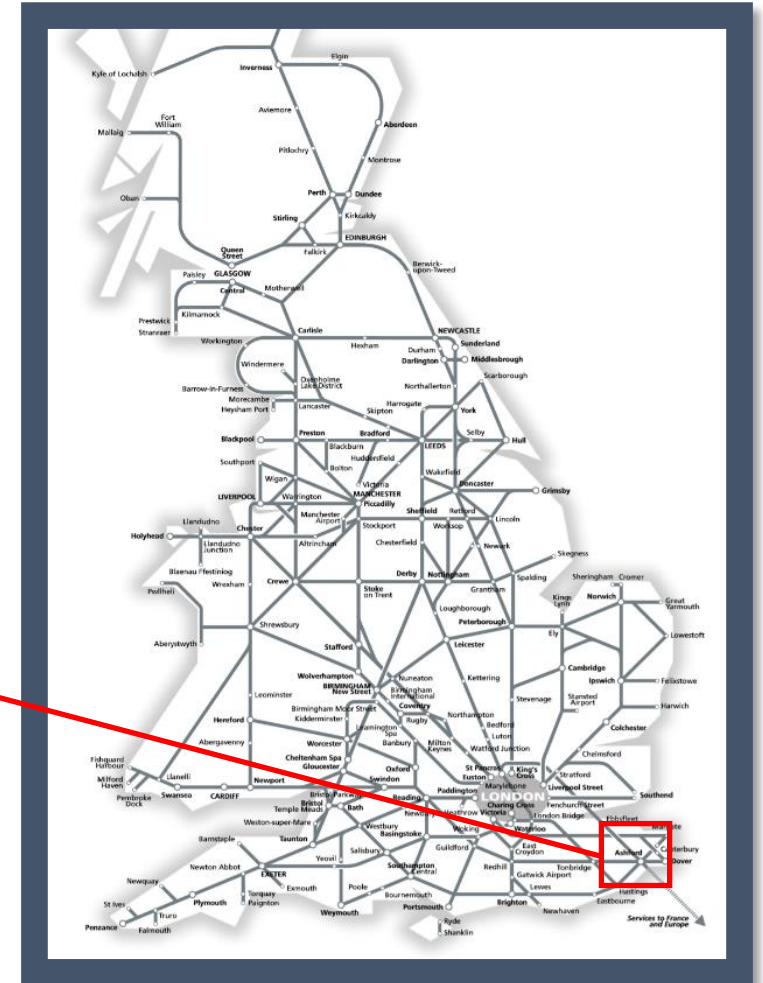

A problem with station lighting at Normans Bay

TOC affected: Southern

Key:

Disruption