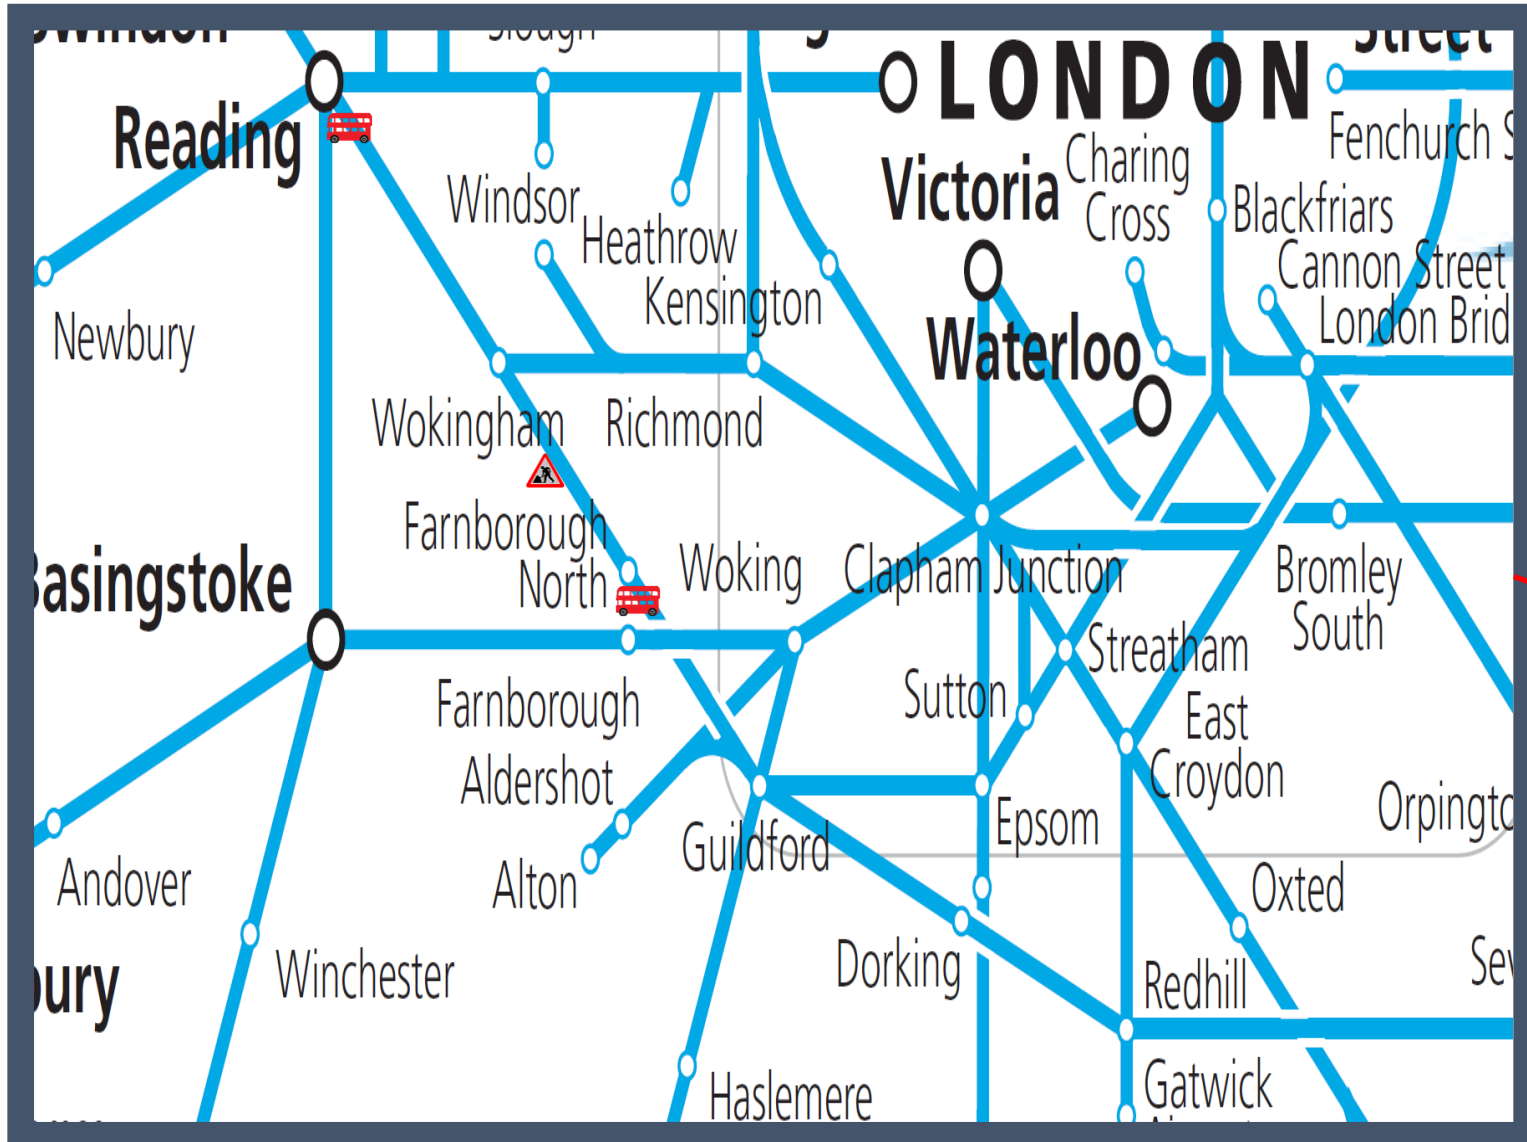

# Buses replace trains between Reading and North Camp

TOC affected: Great Western Railway

Key:

Engineering Works

Bus Replacement Services