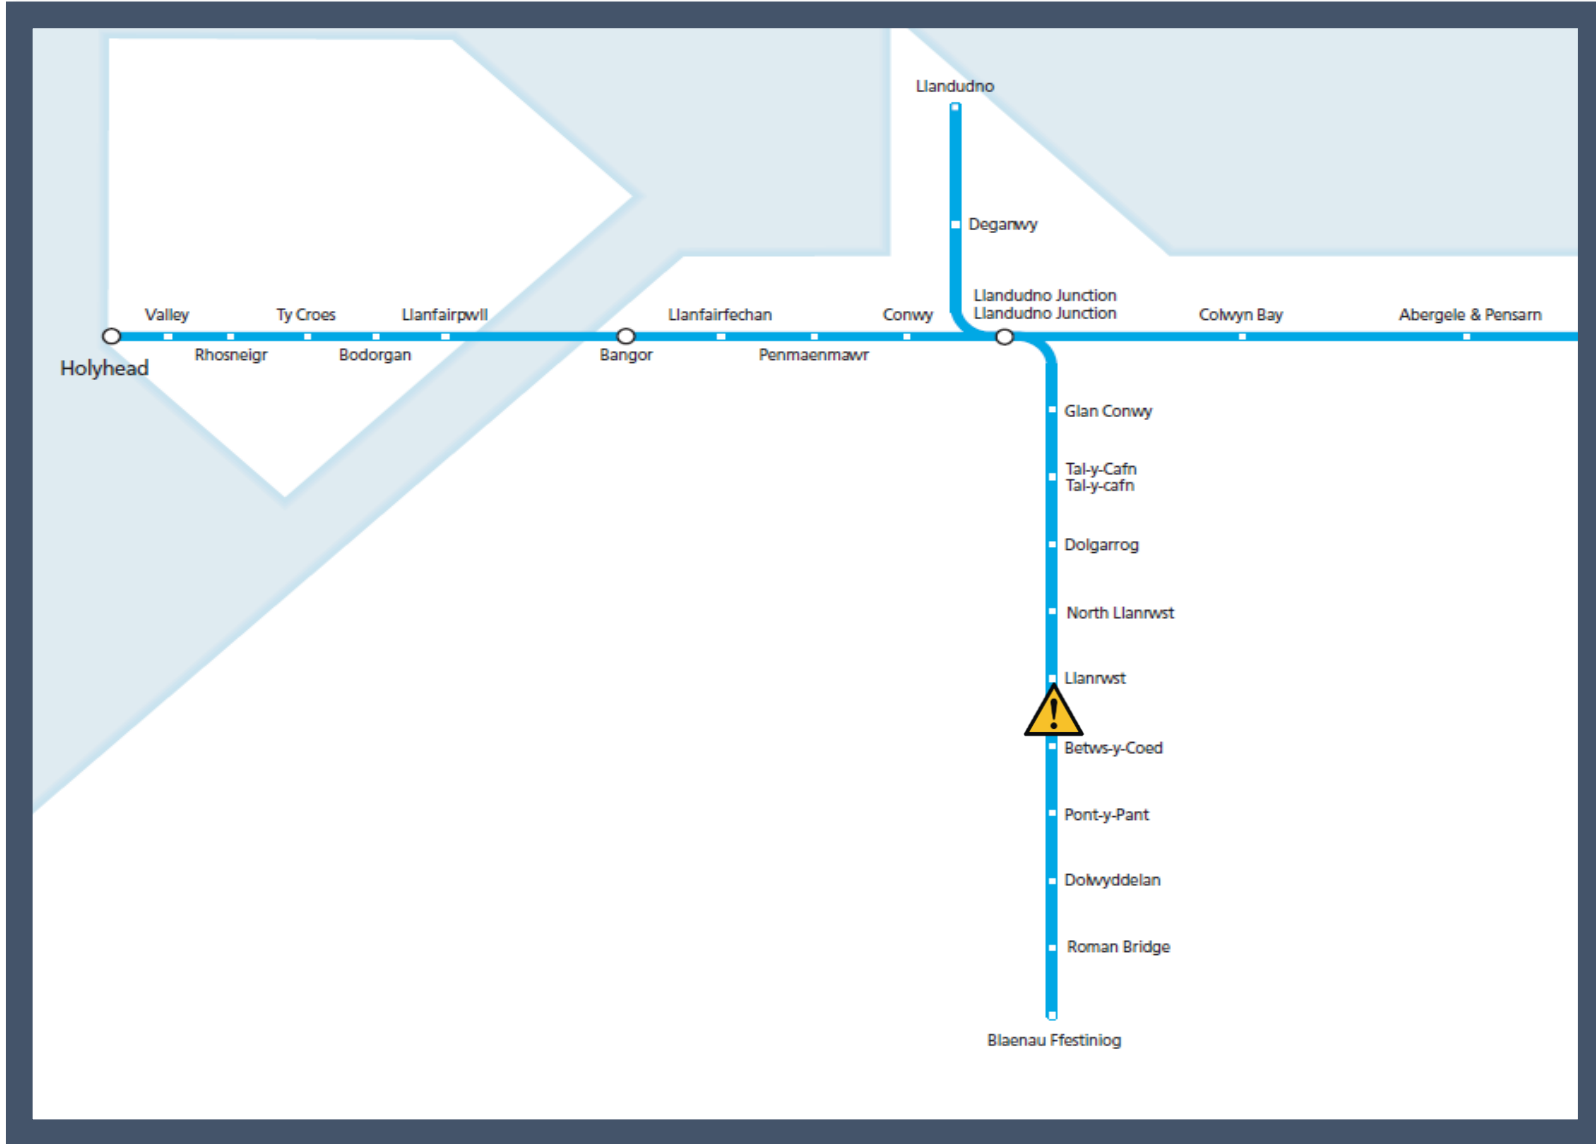

# Heavy rain flooding the railway between North Llanrwst and Blaenau Ffestiniog

TOC affected: Transport for Wales

Key:

Disruption