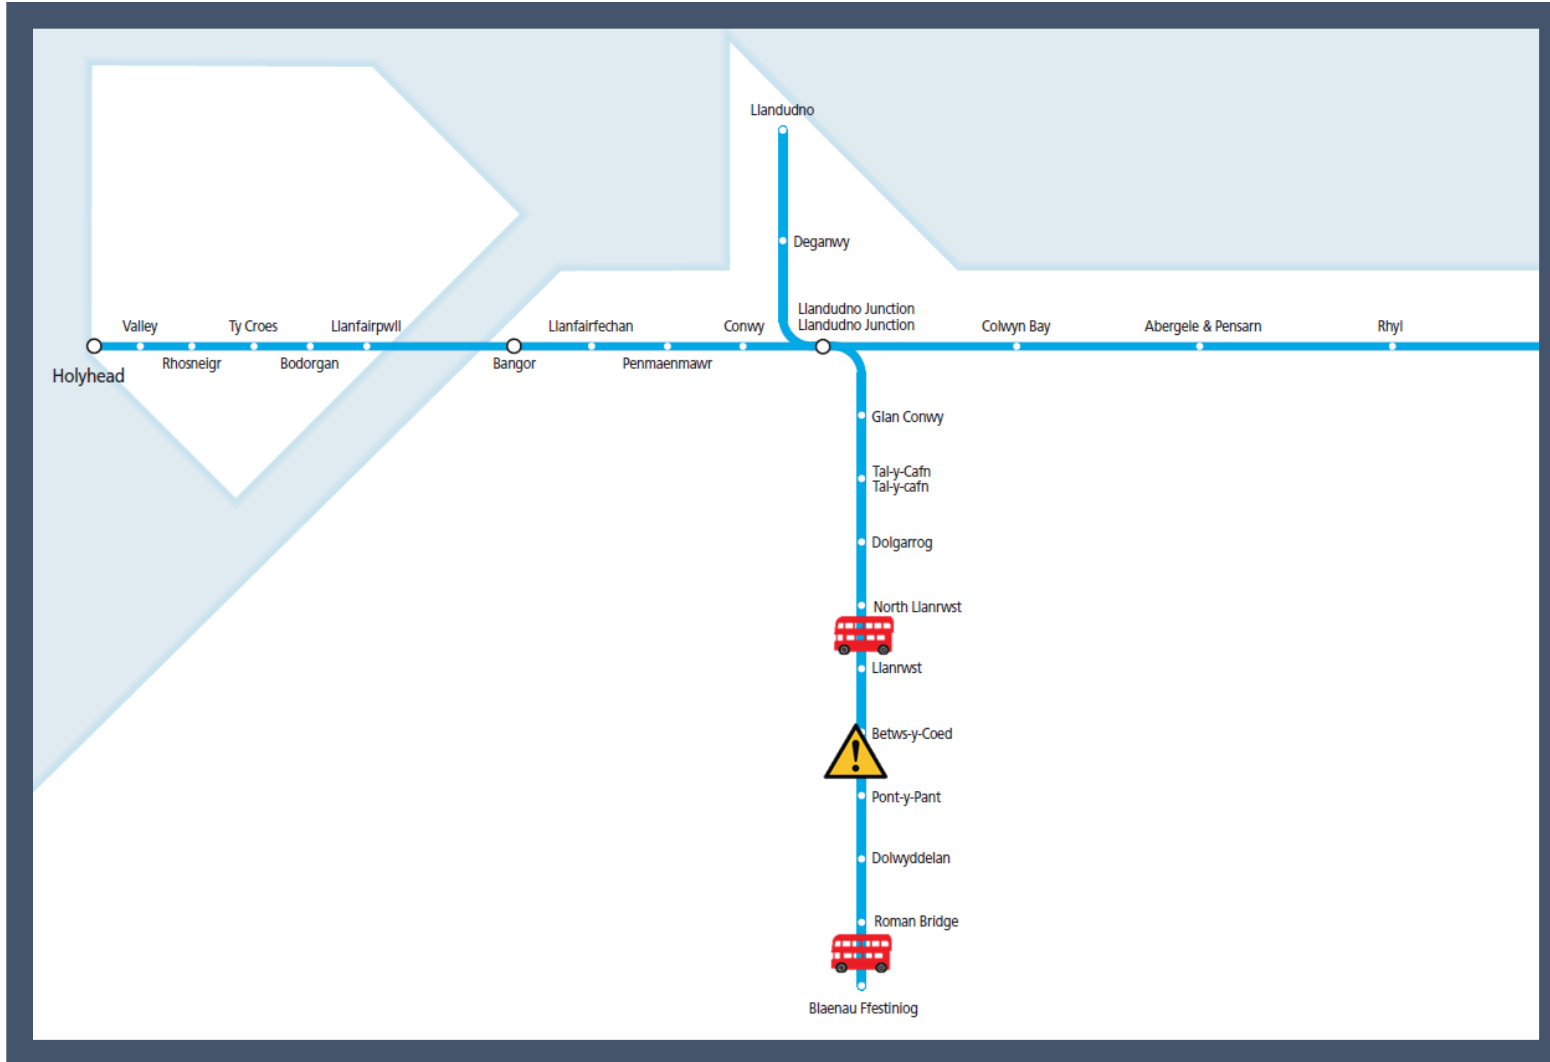

Heavy rain has flooded the railway between North Llanrwst and Blaenau Ffestiniog

TOC affected: Transport for Wales

Key:

	Disruption
	Bus Replacement Service