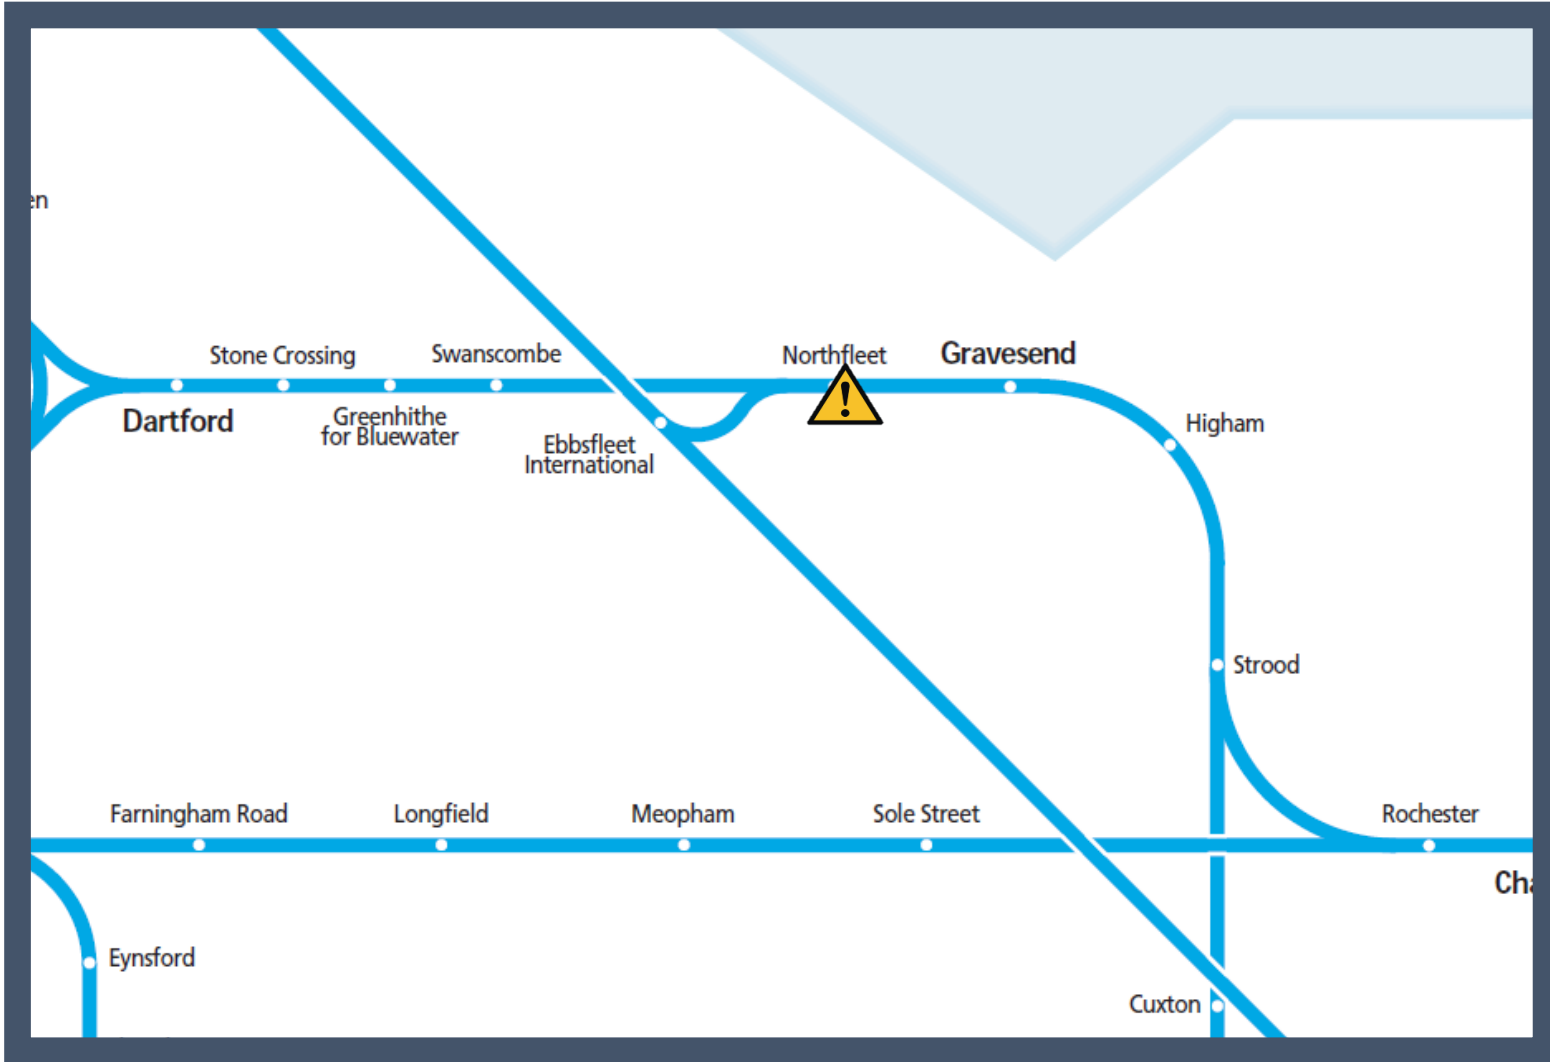

Flooding at Northfleet

TOCs affected: Southeastern, Thameslink

Key:

Disruption