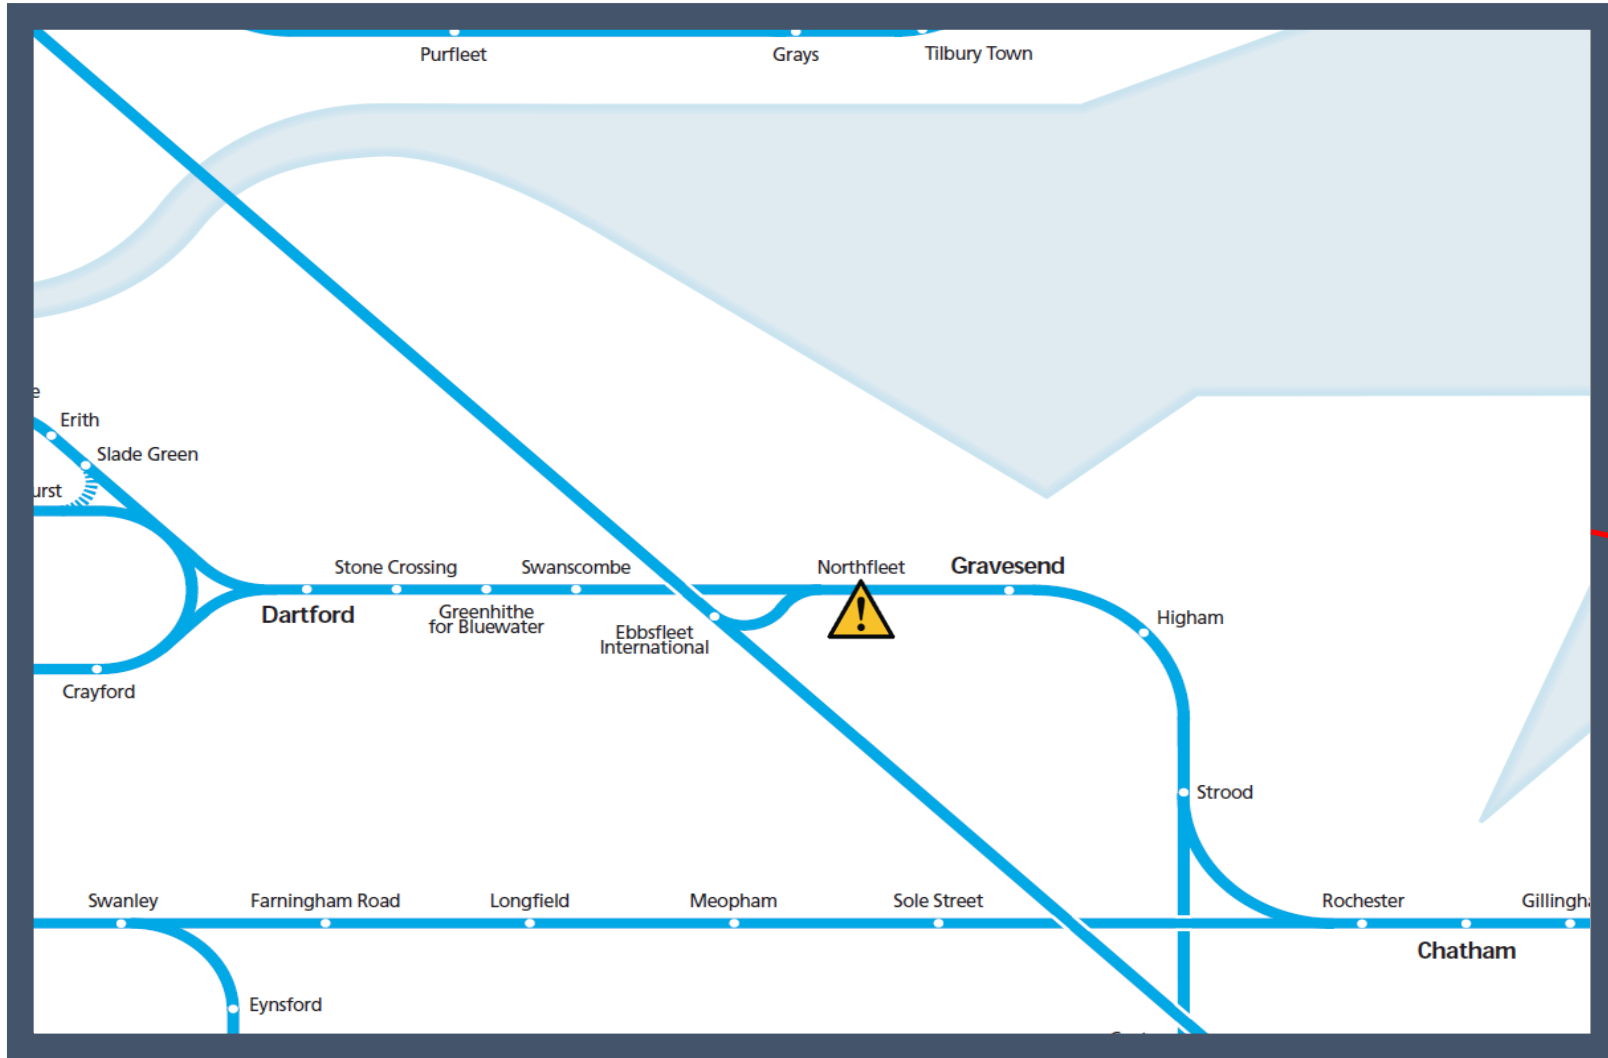

# Flooding at Northfleet

TOCs affected: Southeastern, Thameslink

Key:

Disruption