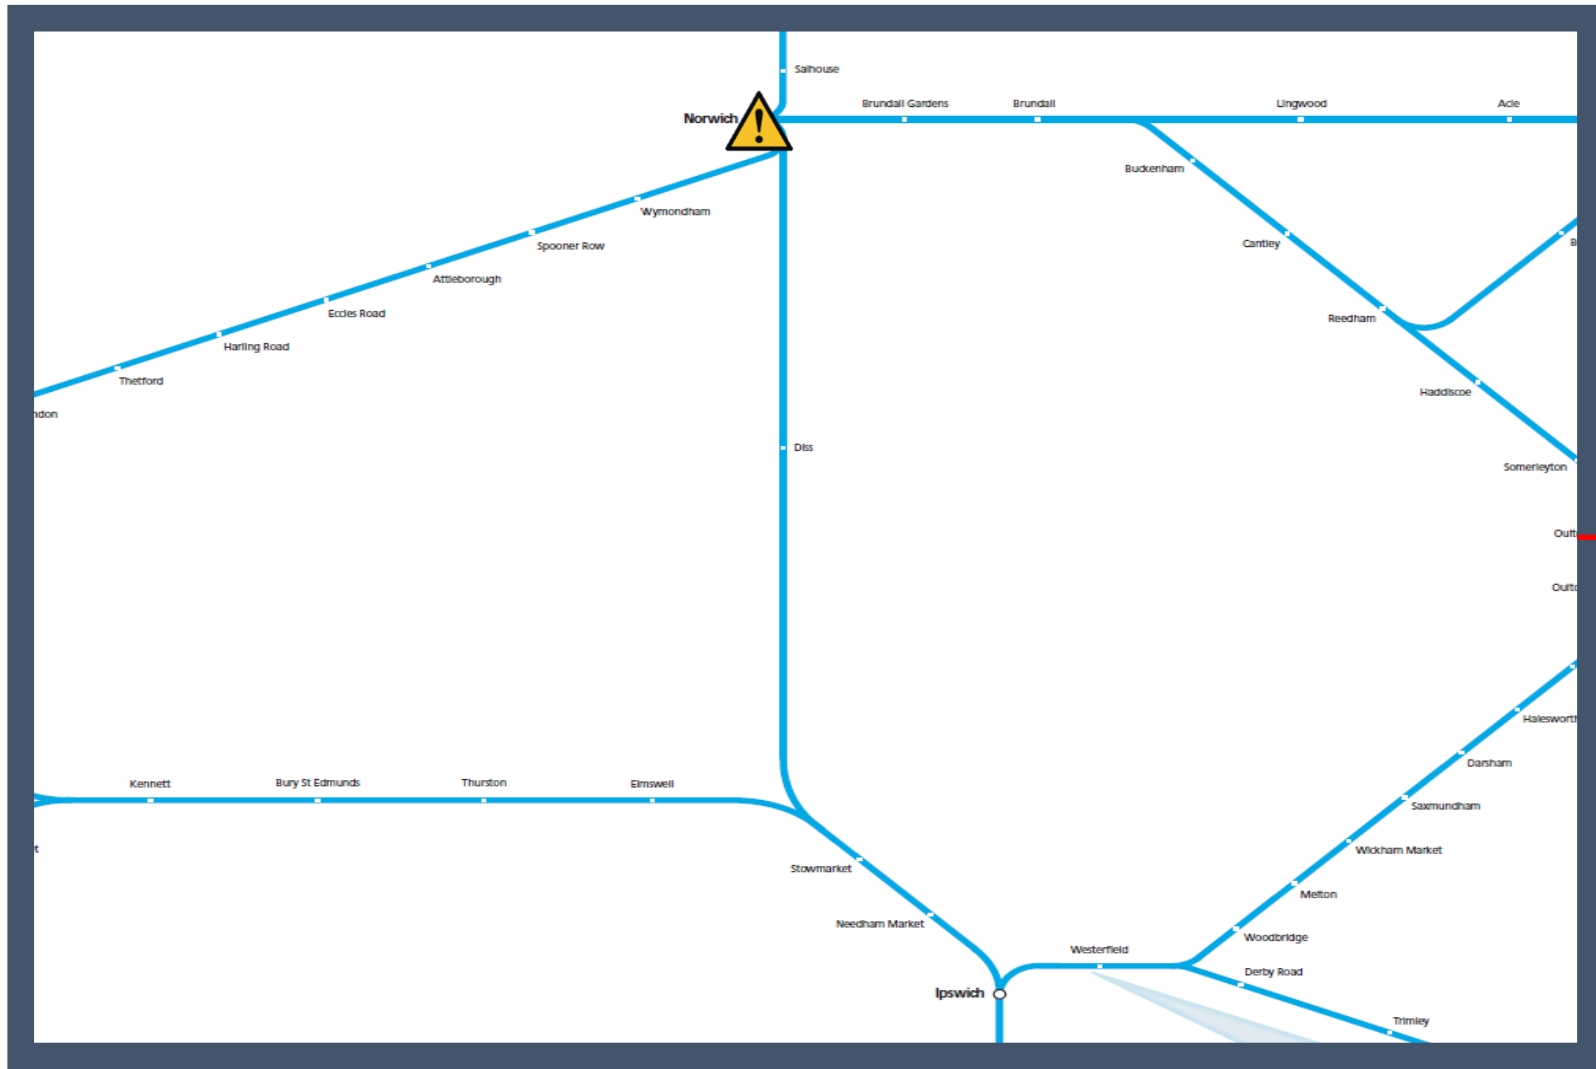

Damaged overhead electric wires in the Norwich area

TOCs affected: East Midlands Railway, Greater Anglia

Key:

Disruption