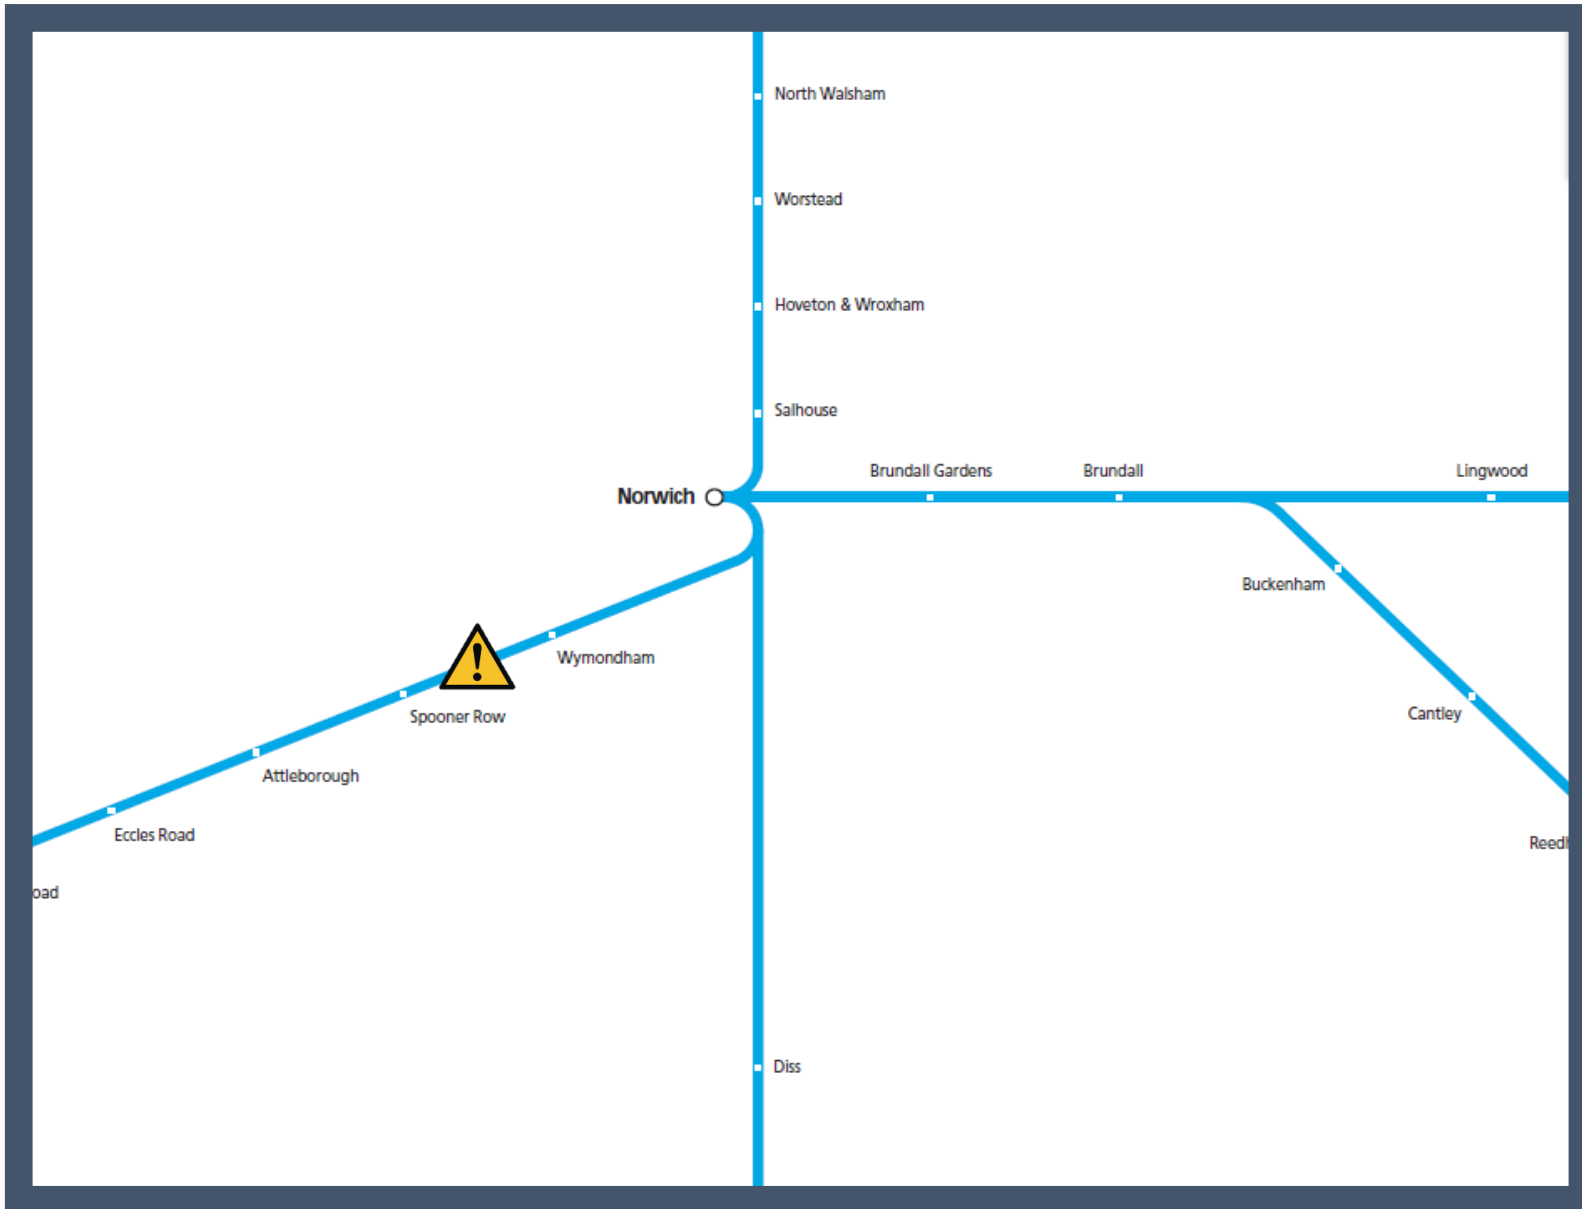

Overrunning engineering works between Attleborough and Wymondham

TOCs affected: East Midlands Railway, Greater Anglia

Key:

Disruption