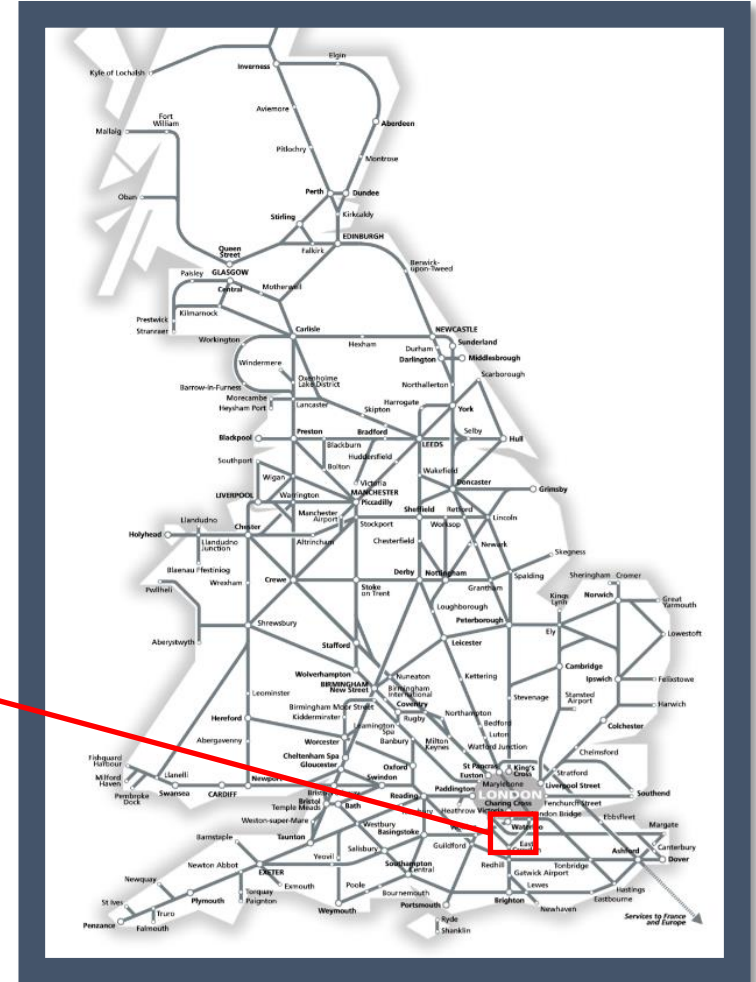

A road vehicle has collided with a bridge at Honor Oak Park

TOCs affected: London Overground, Southern and Thameslink

Key:

	Disruption
--	------------