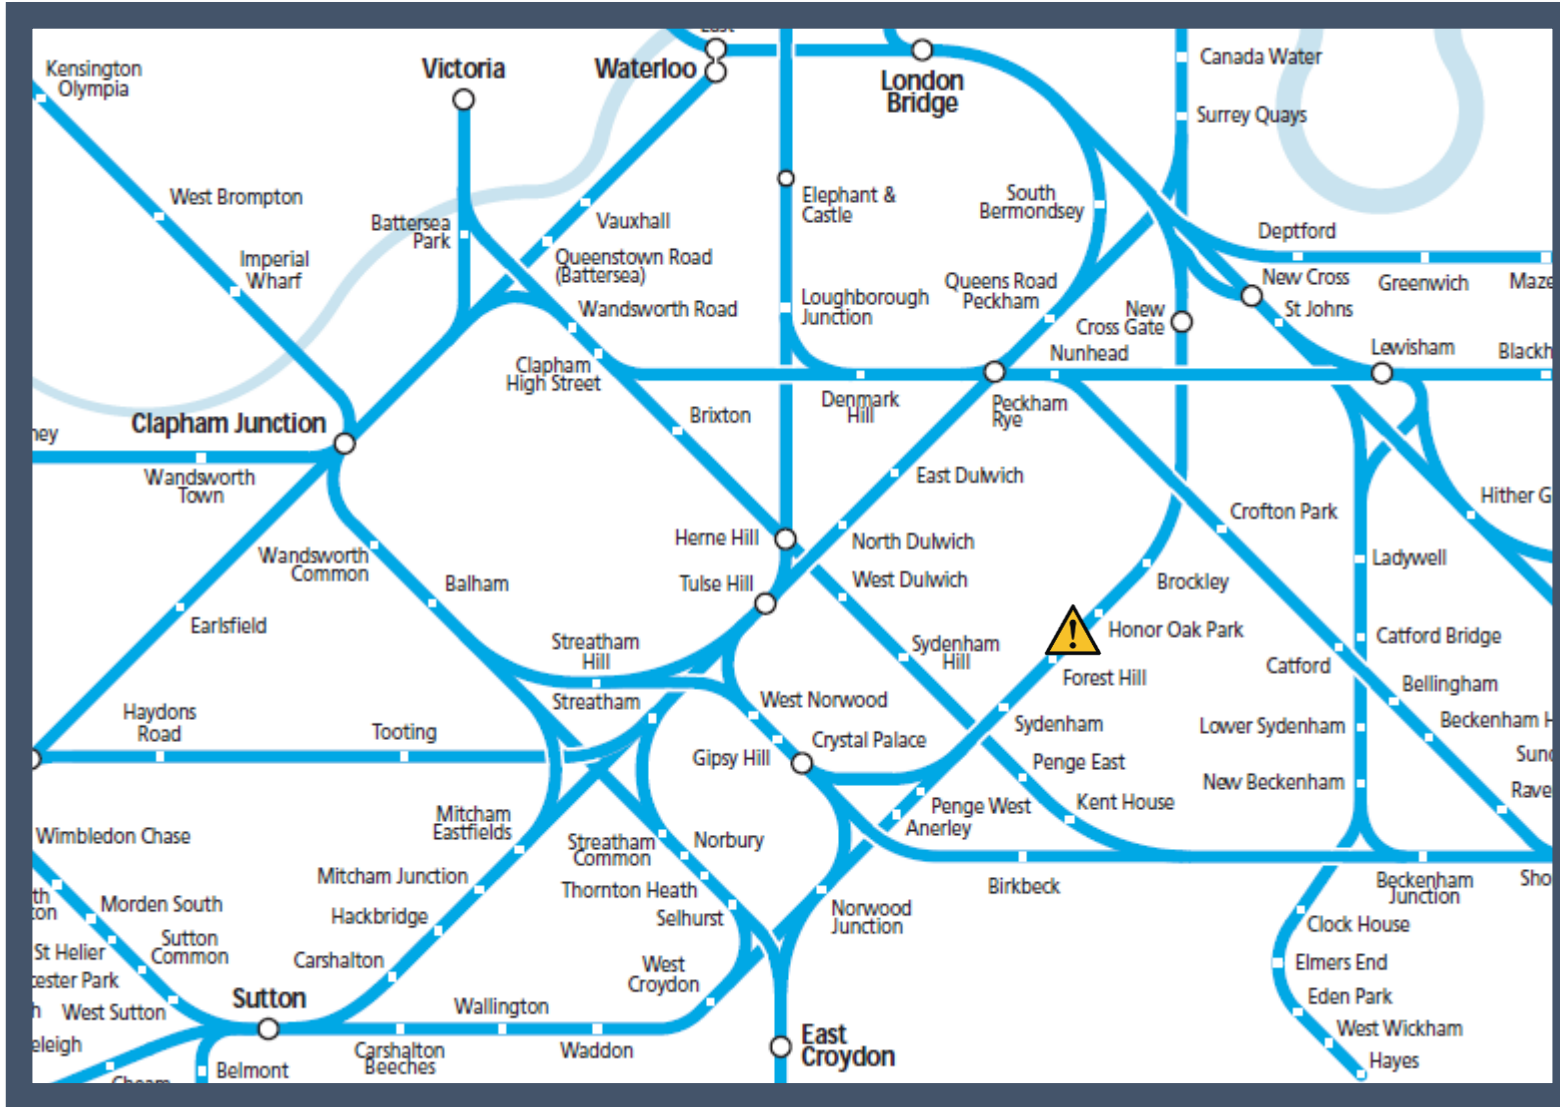

A road vehicle has collided with a bridge at Honor Oak Park

TOCs affected: London Overground, Southern and Thameslink

Key:

	Disruption
--	------------