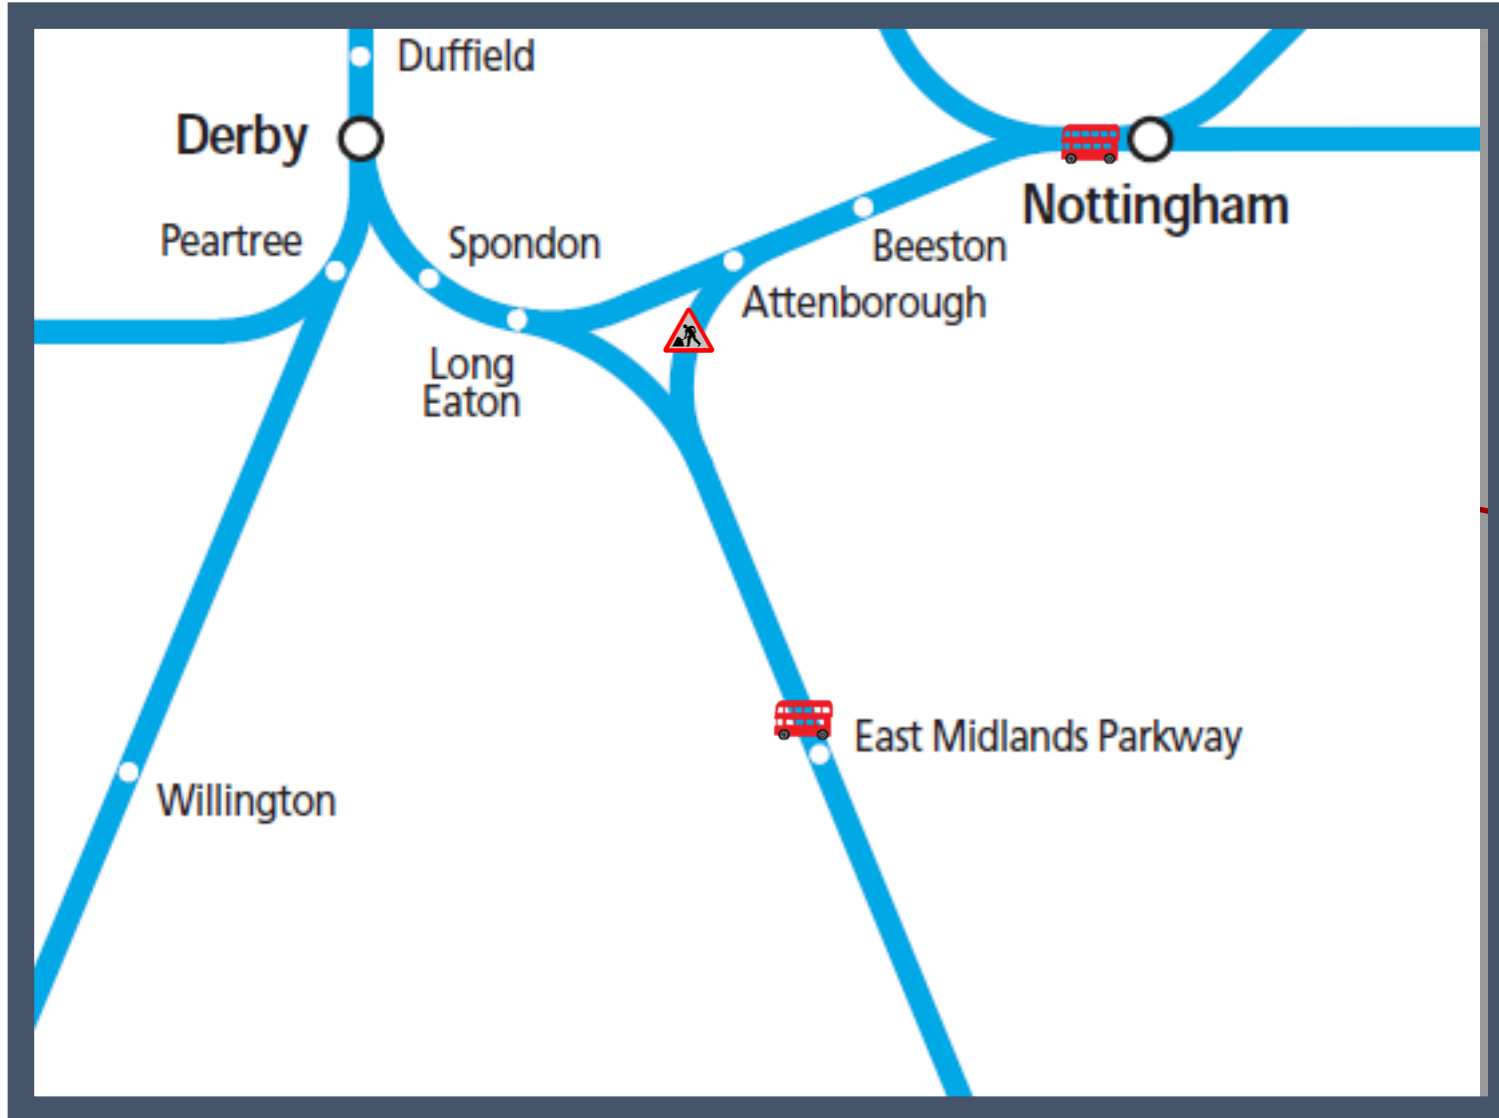

Buses replace trains between Nottingham and East Midlands Parkway

TOC affected: East Midlands Railway

Key:	
	Engineering Works
	Bus Replacement Services