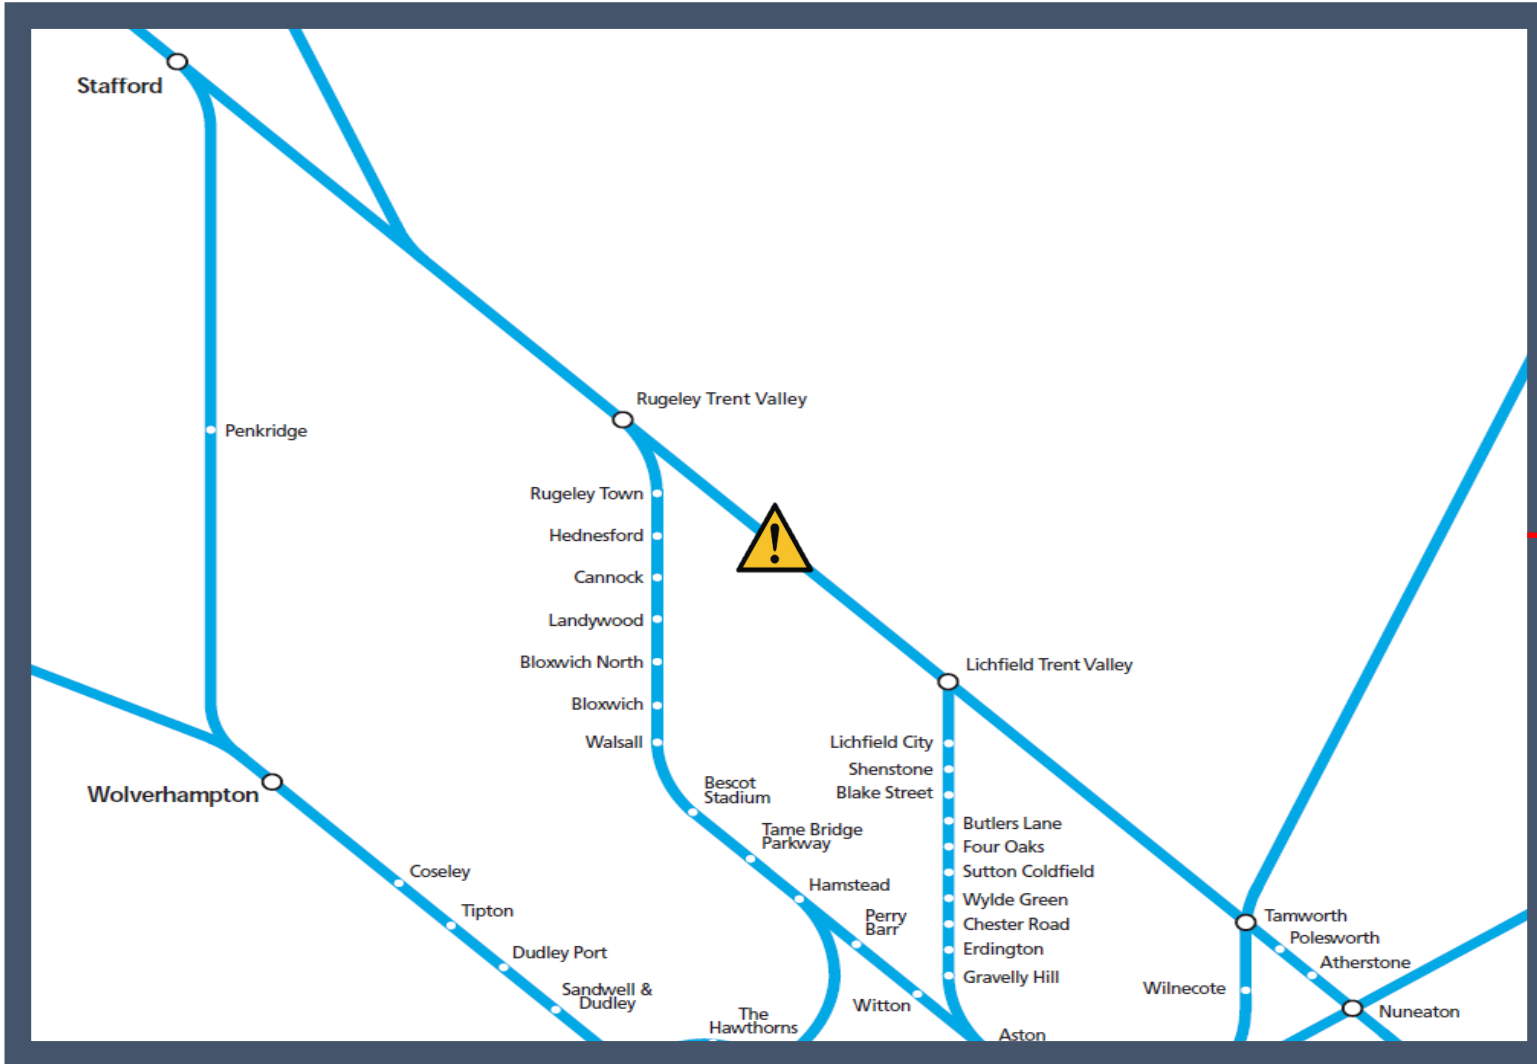

A trespass incident between Nuneaton and Stafford  
TOCs affected: Avanti West Coast, London Northwestern Railway

Key:

	Disruption
---	------------