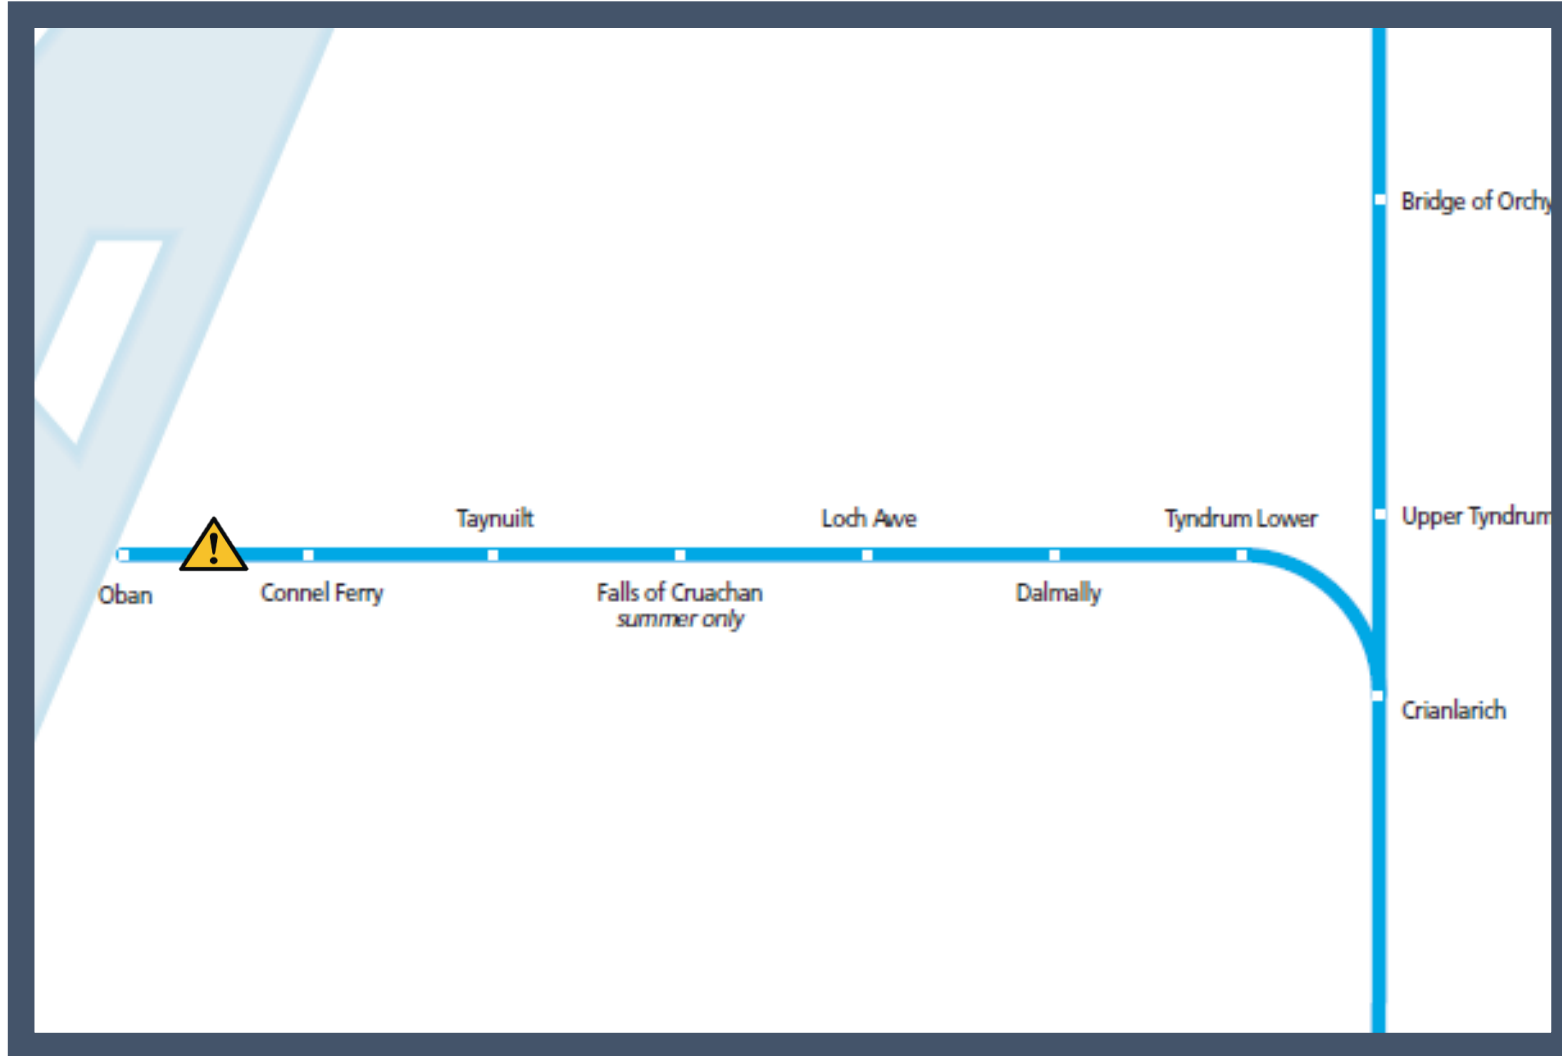

A speed restriction in place between Connel Ferry and Oban TOC affected: ScotRail

Key:

Disruption