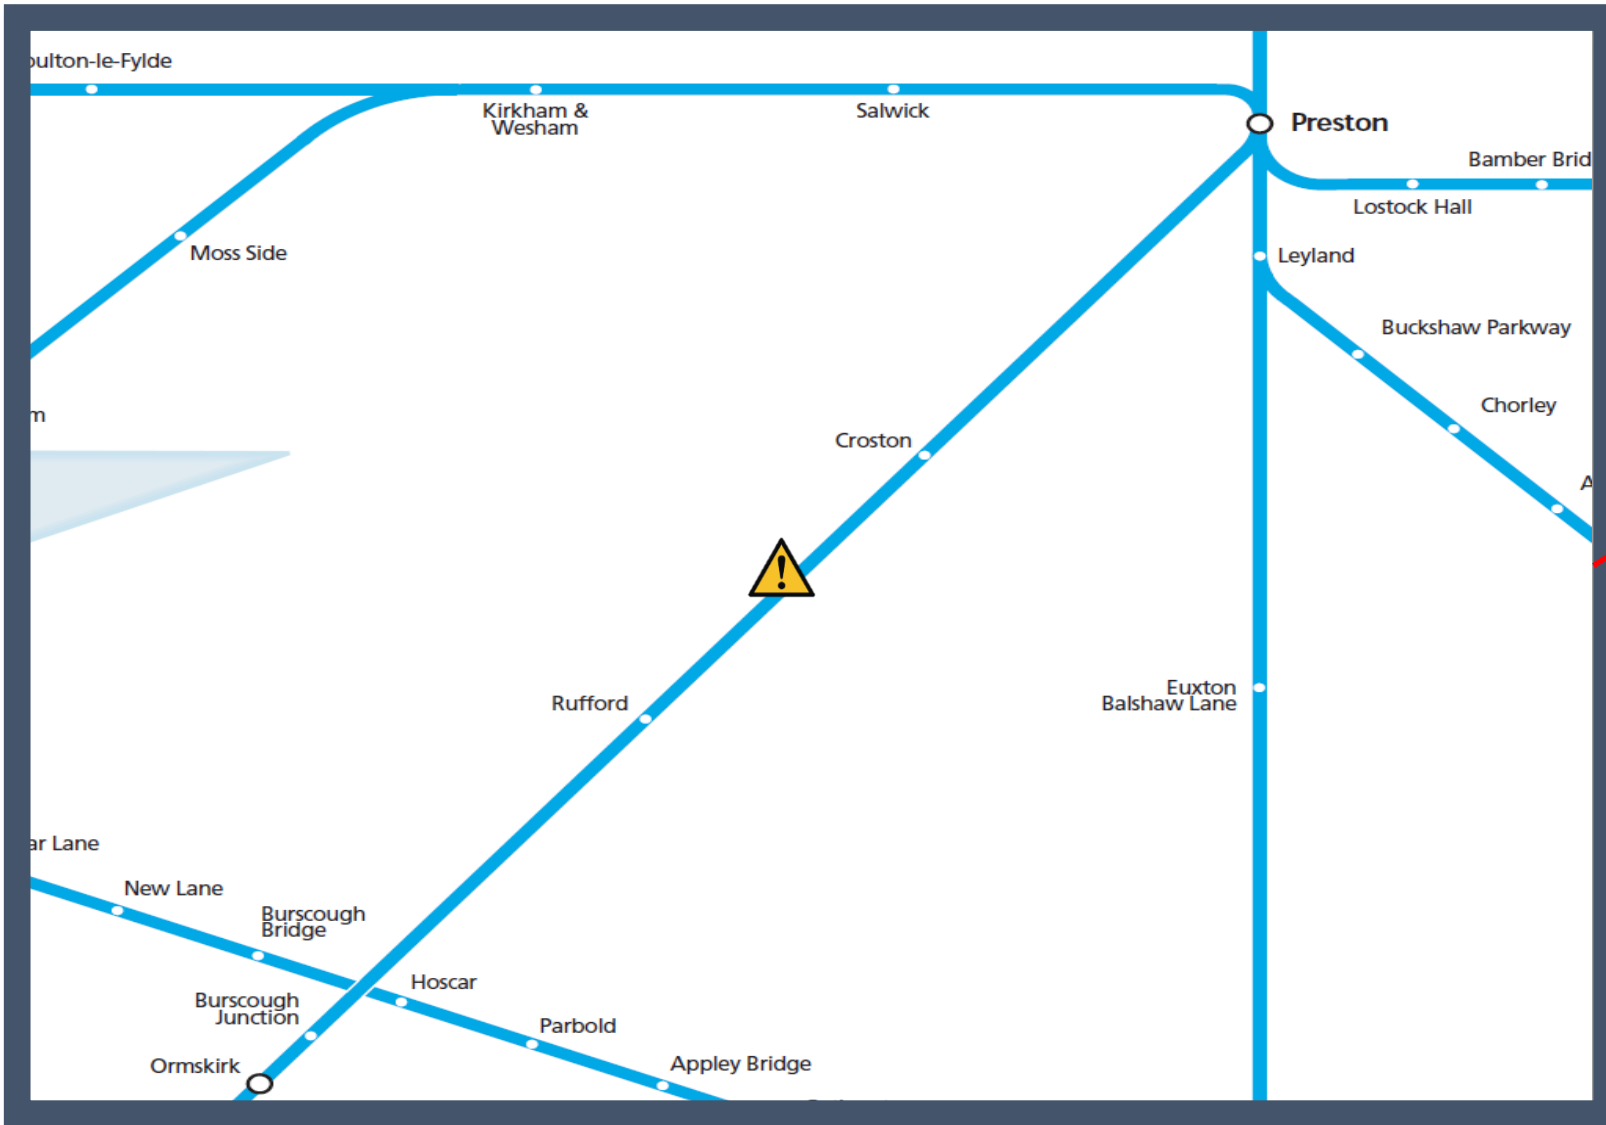

The police dealing with an incident near the railway between Preston and Ormskirk TOC affected: Northern

Key:

	Disruption
--	------------