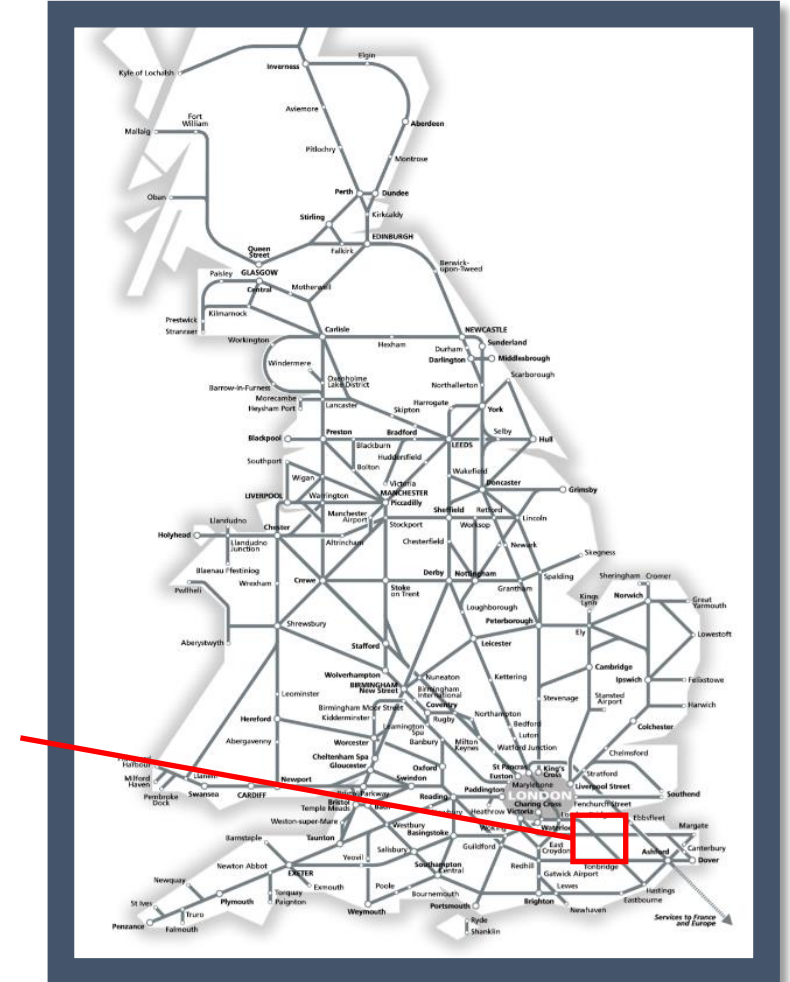

Buses replace trains between Lewisham and Orpington

TOC affected: Southeastern

Key:

Engineering Works

Bus Replacement Services