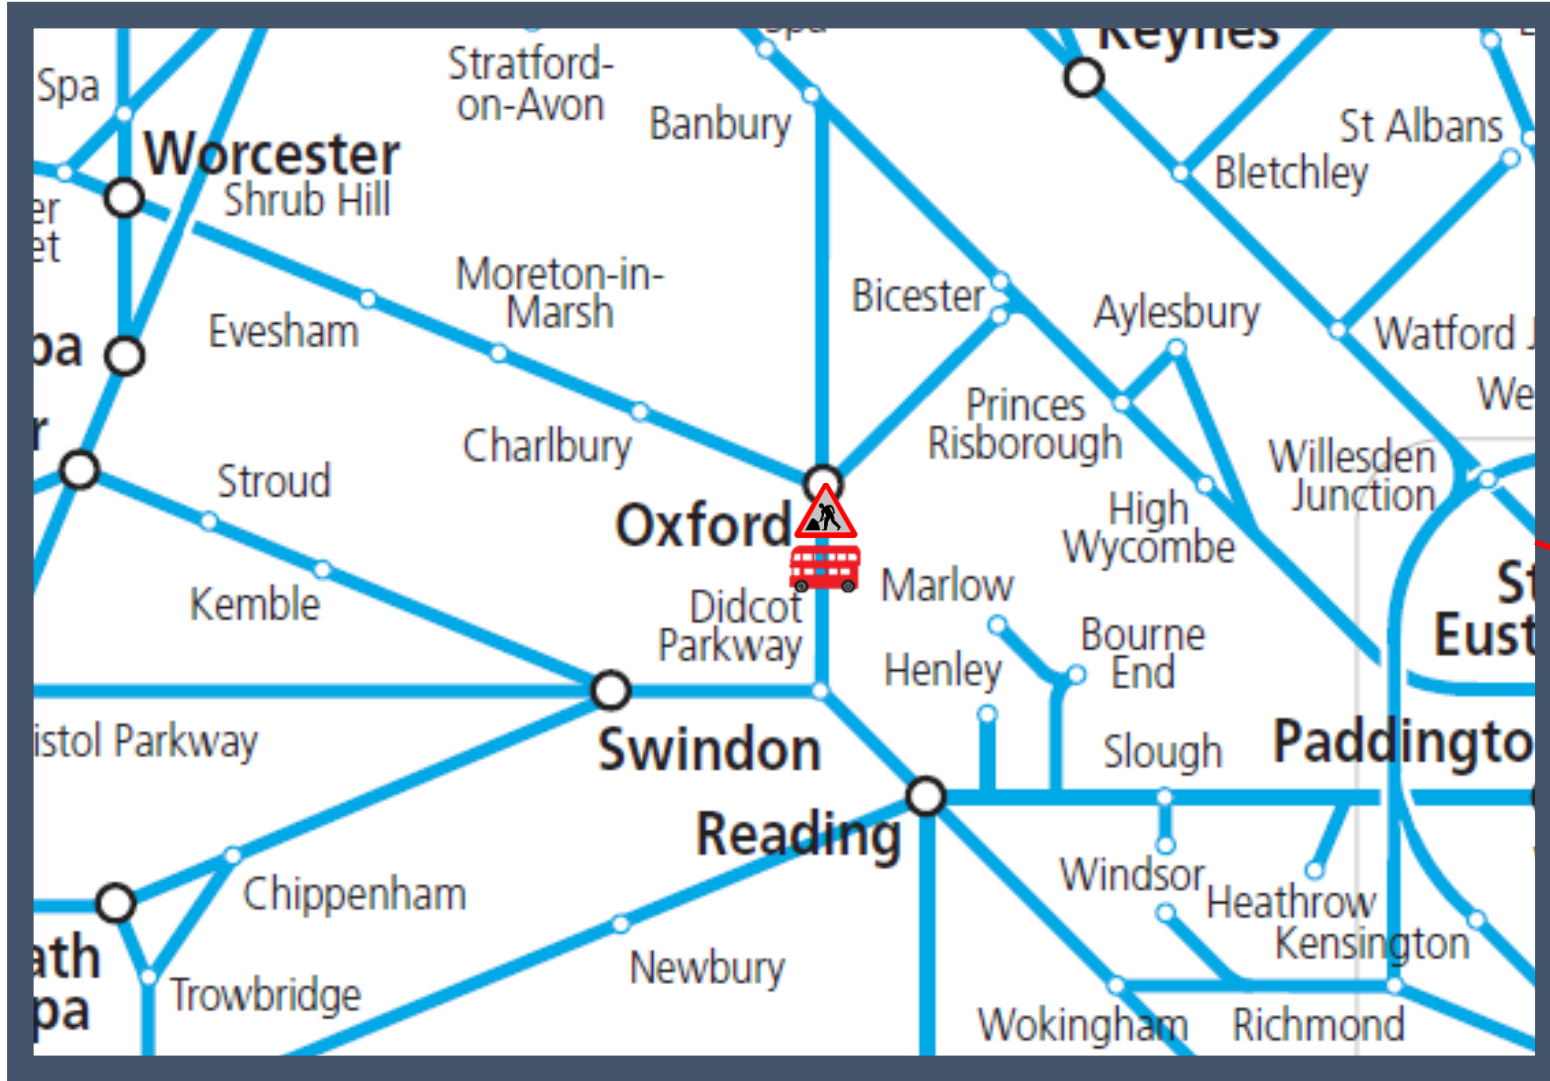

Buses replace trains between Oxford and Didcot Parkway

TOCs affected: CrossCountry and Great Western Railway

Key:

Engineering Works

Bus Replacement Services