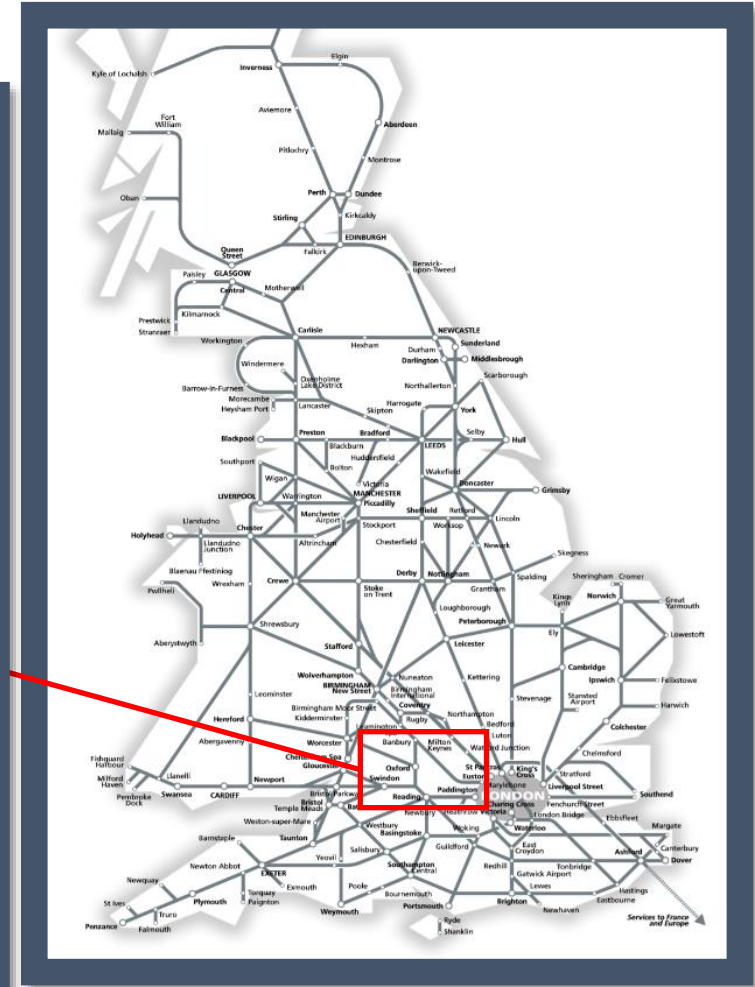

A fault with the signalling system between Bicester Village and Oxford
TOC affected: Chiltern Railways

Key:

	Disruption
---	------------