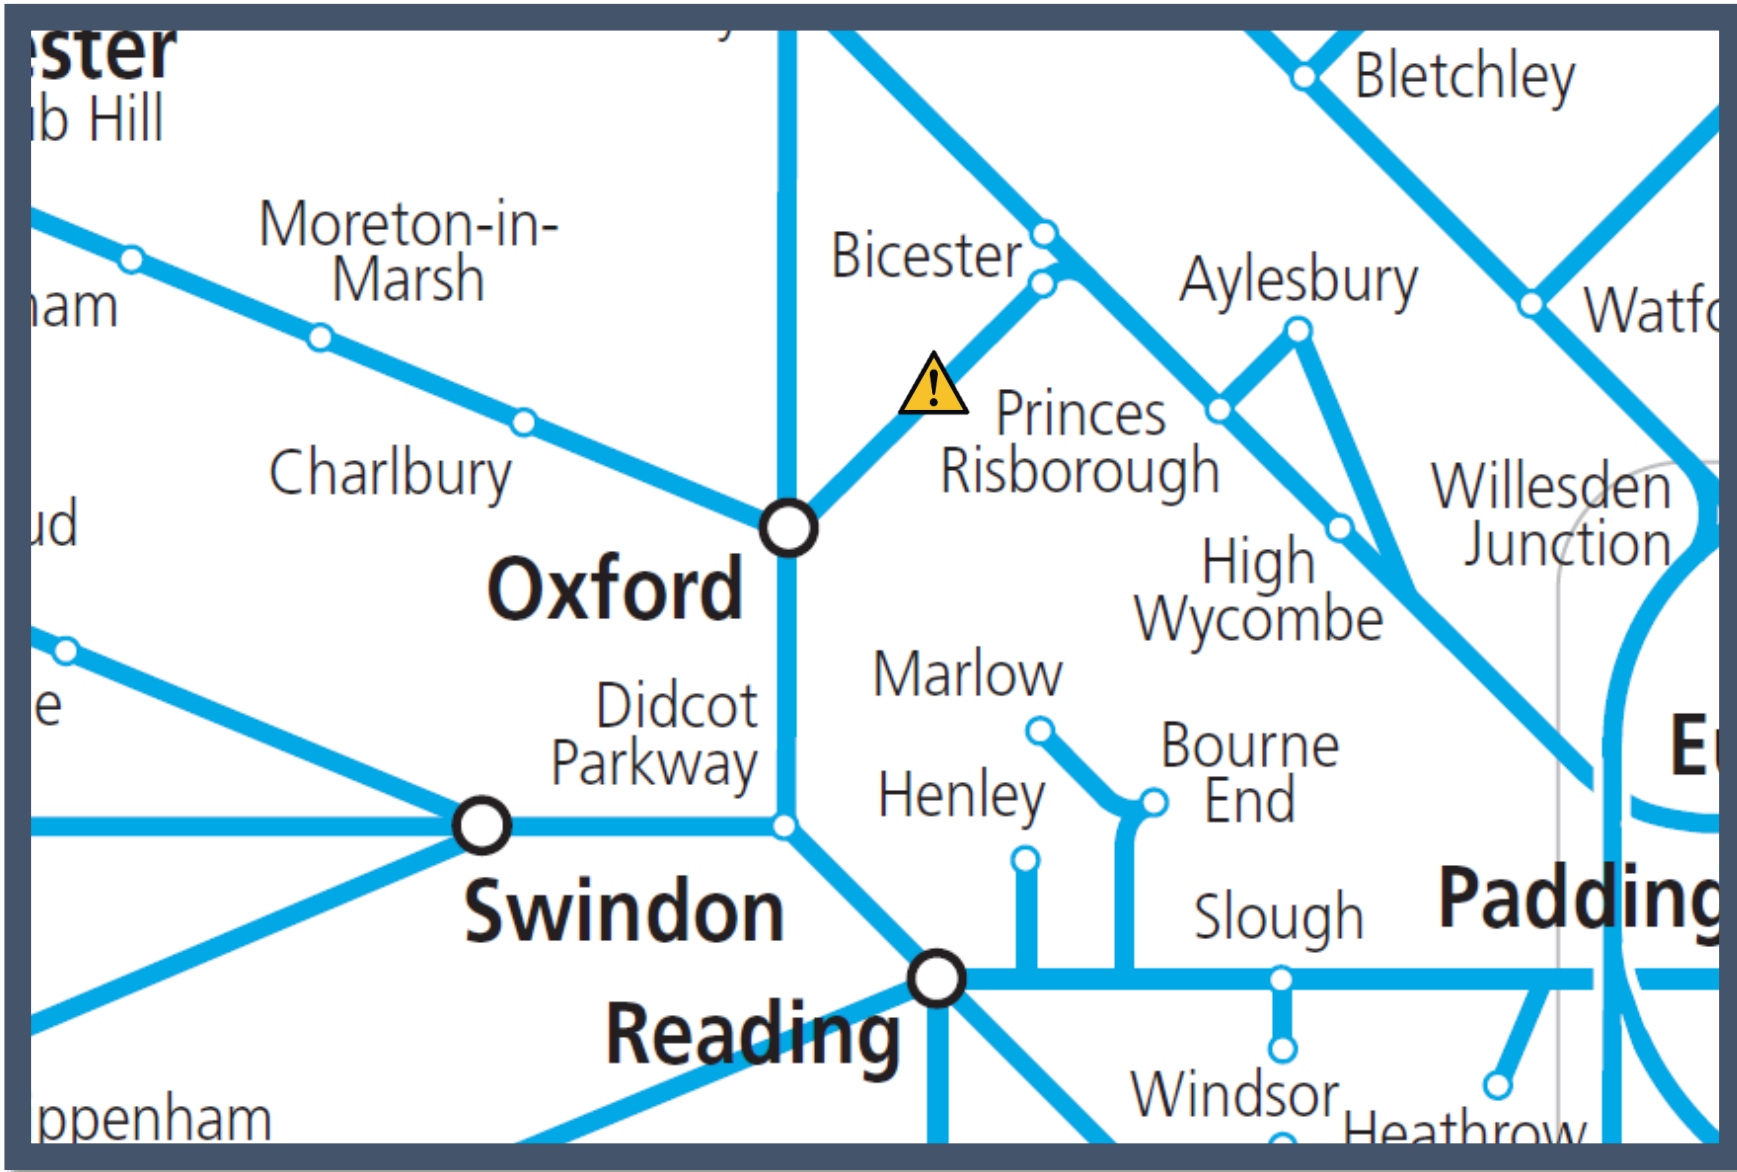

A fault with the signalling system between Bicester Village and Oxford
TOC affected: Chiltern Railways

Key:

	Disruption
---	------------