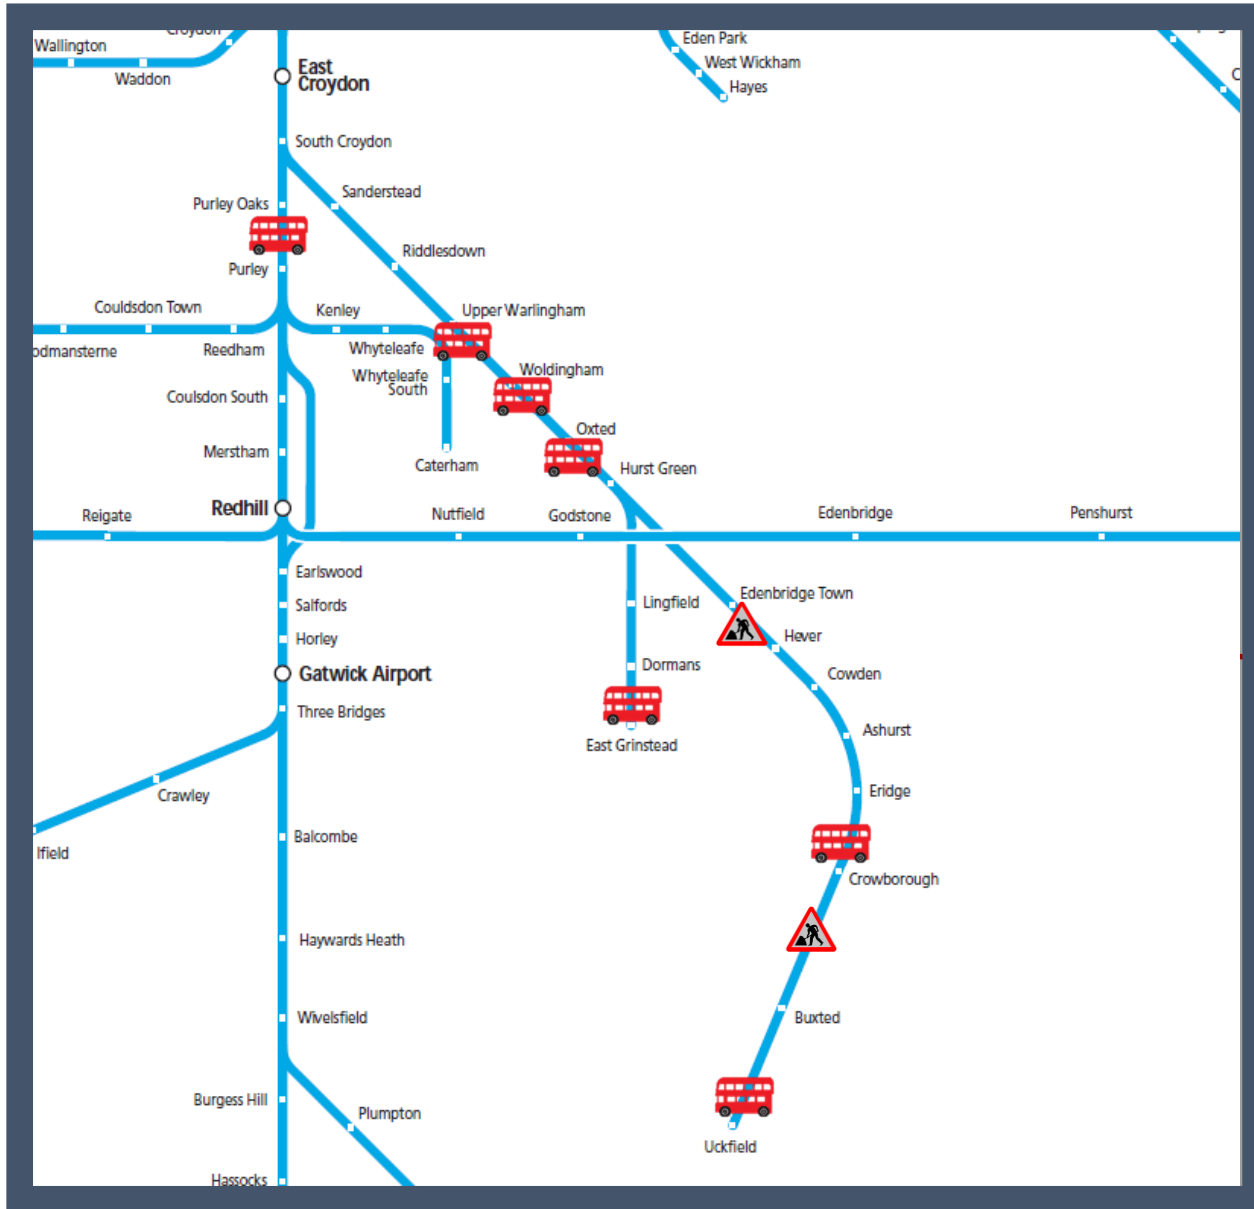

# Buses replace trains to / from Oxted / East Grinstead / Uckfield

TOC affected: Southern

Key:

Engineering Works

Bus Replacement Services