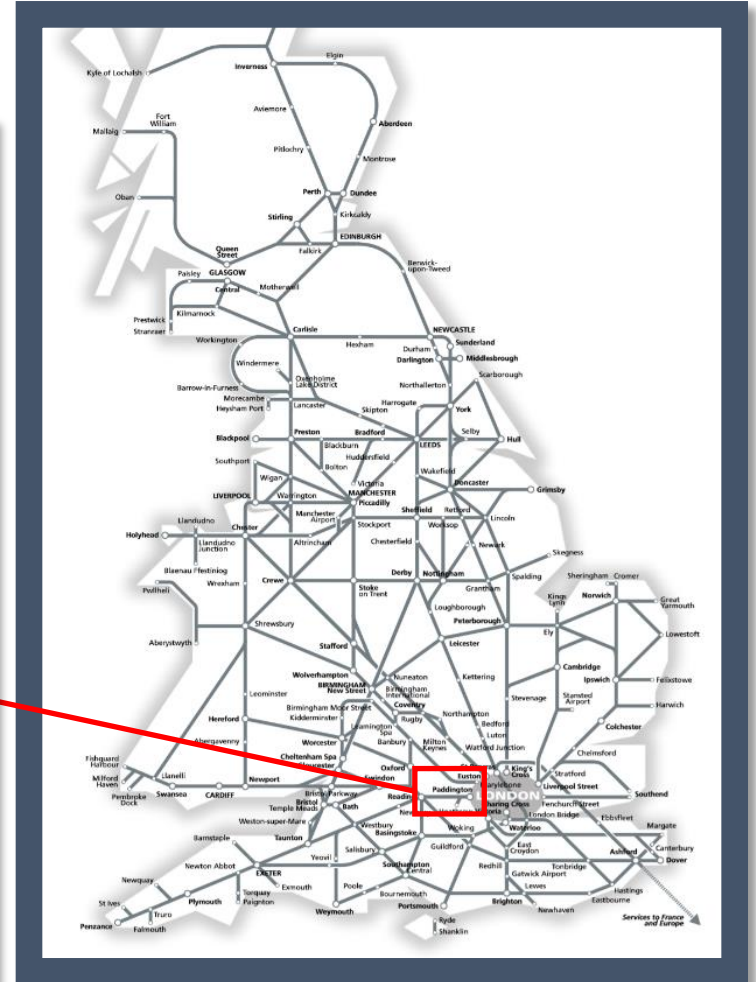

Amended Great Western Railway services to / from London Paddington

TOC affected: Great Western Railway

Key:

Engineering Works