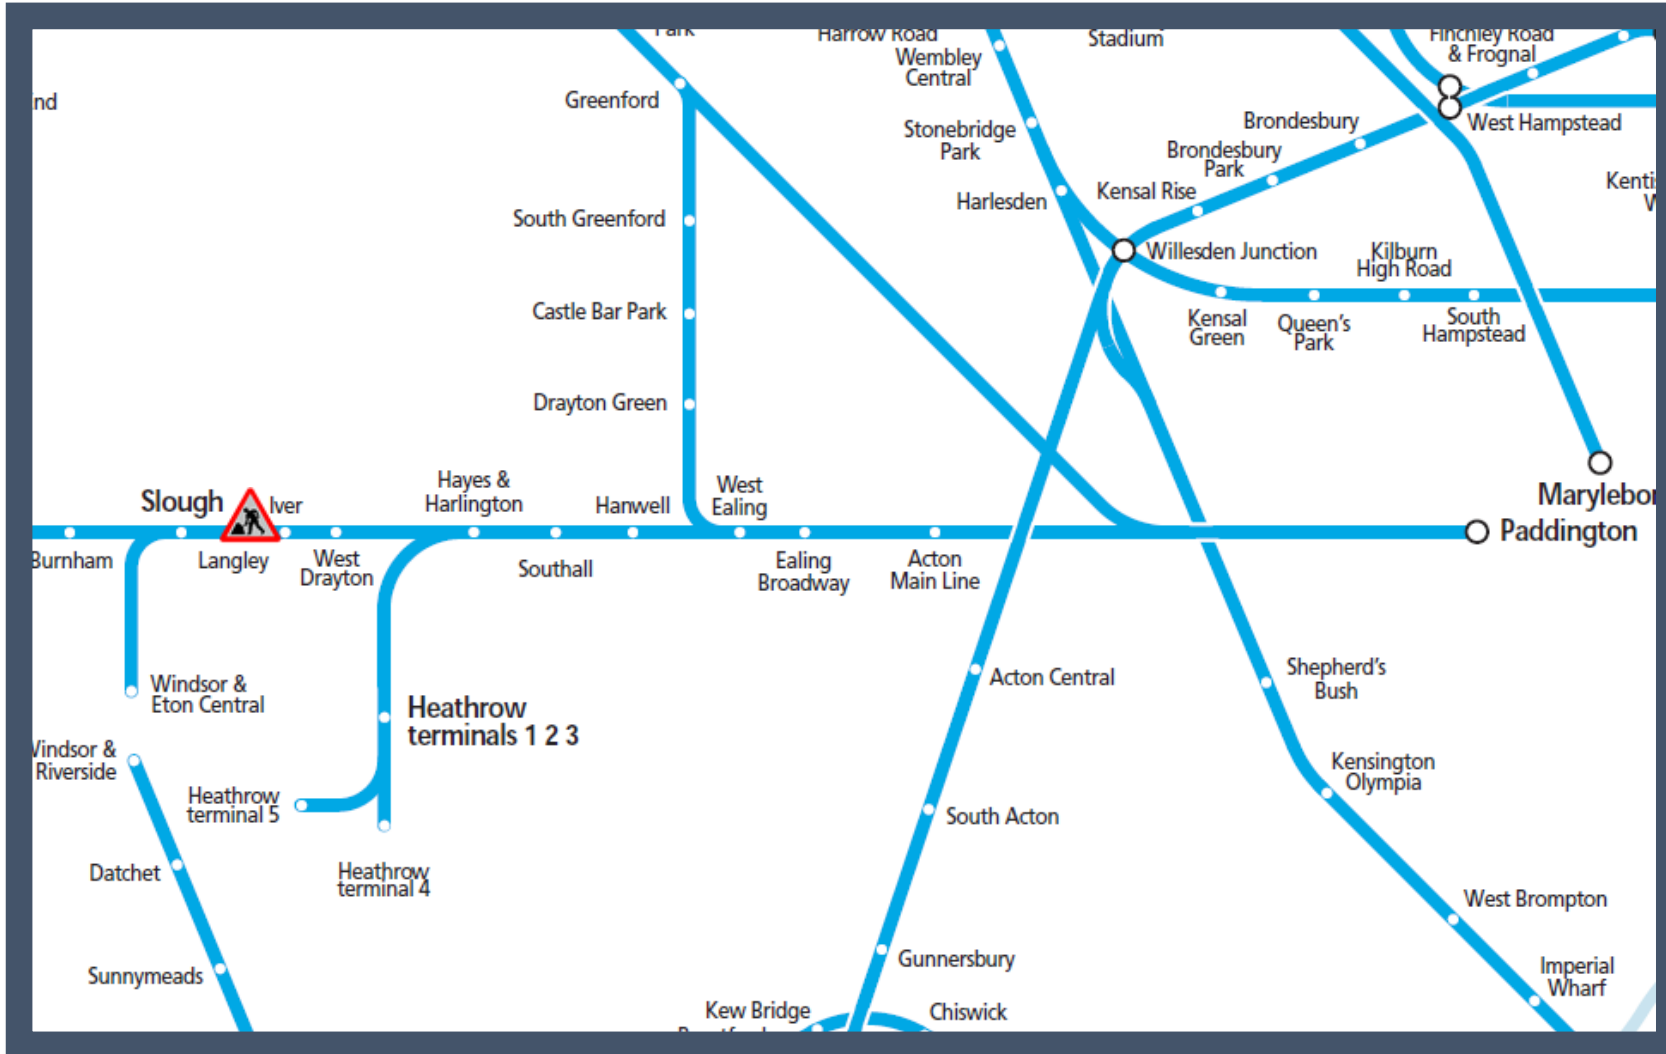

Amended Great Western Railway services to / from London Paddington

TOC affected: Great Western Railway

Key:

Engineering Works