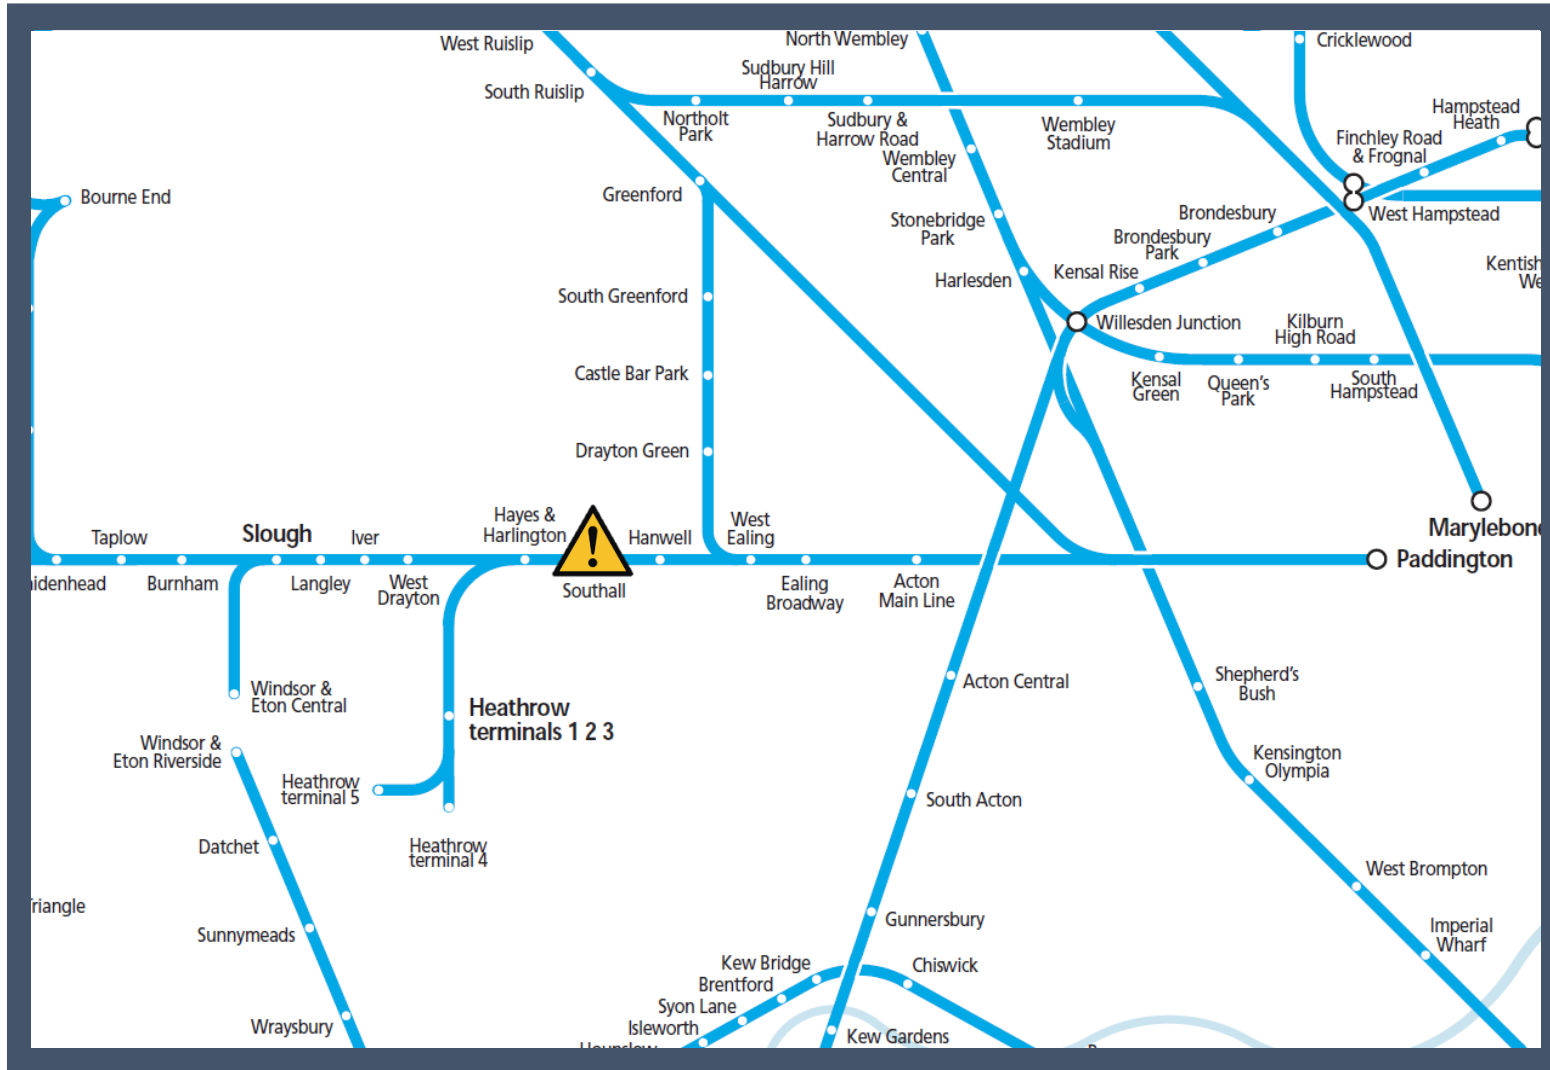

A fault with the signalling system between London Paddington and Heathrow Terminal 5

TOCs affected: Heathrow Express; TfL Rail

Key:

Disruption