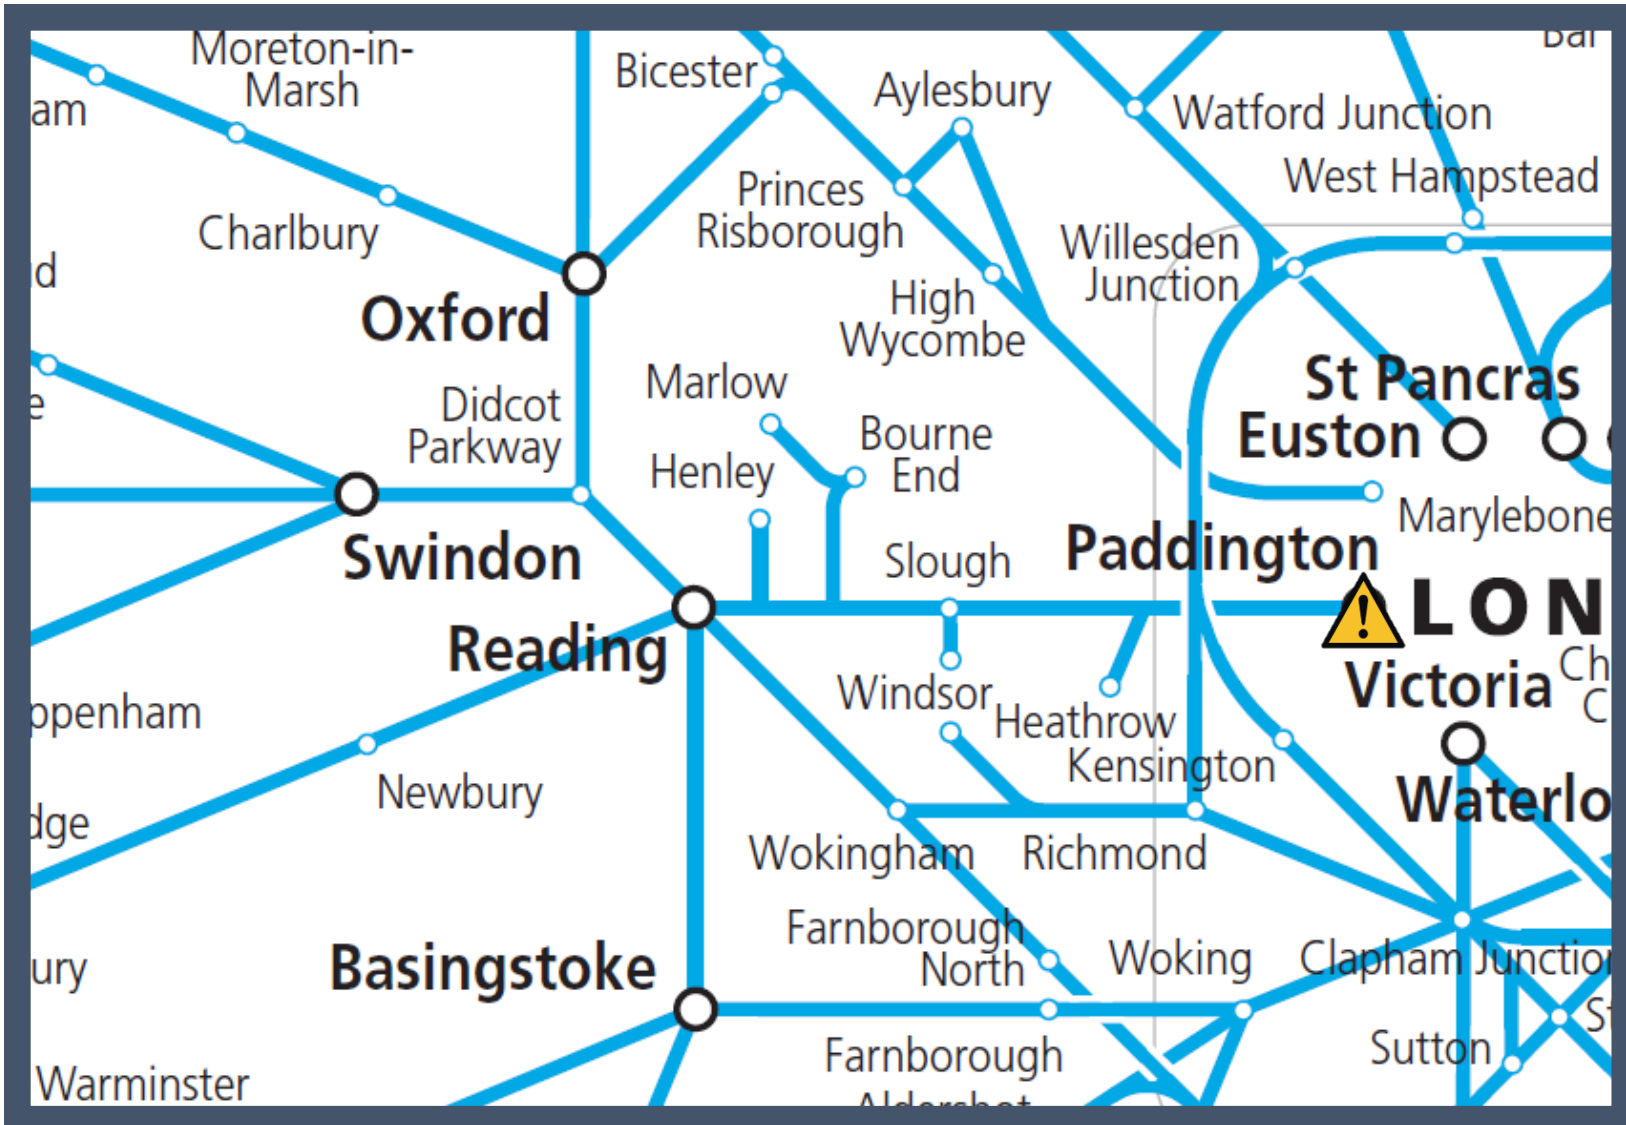

Severe weather at London Paddington

TOCs affected: Great Western Railway, Heathrow Express, TFL Rail

Key:

	Disruption
---	------------