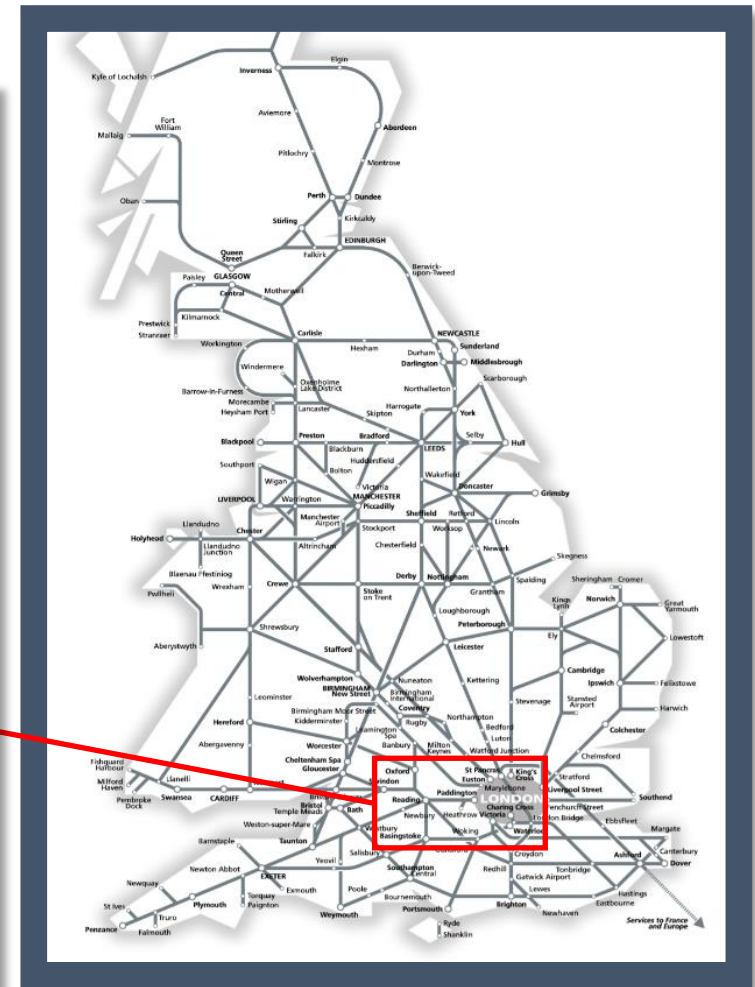

Severe weather at London Paddington

TOCs affected: Great Western Railway, Heathrow Express, TFL Rail

Key:

	Disruption
---	------------