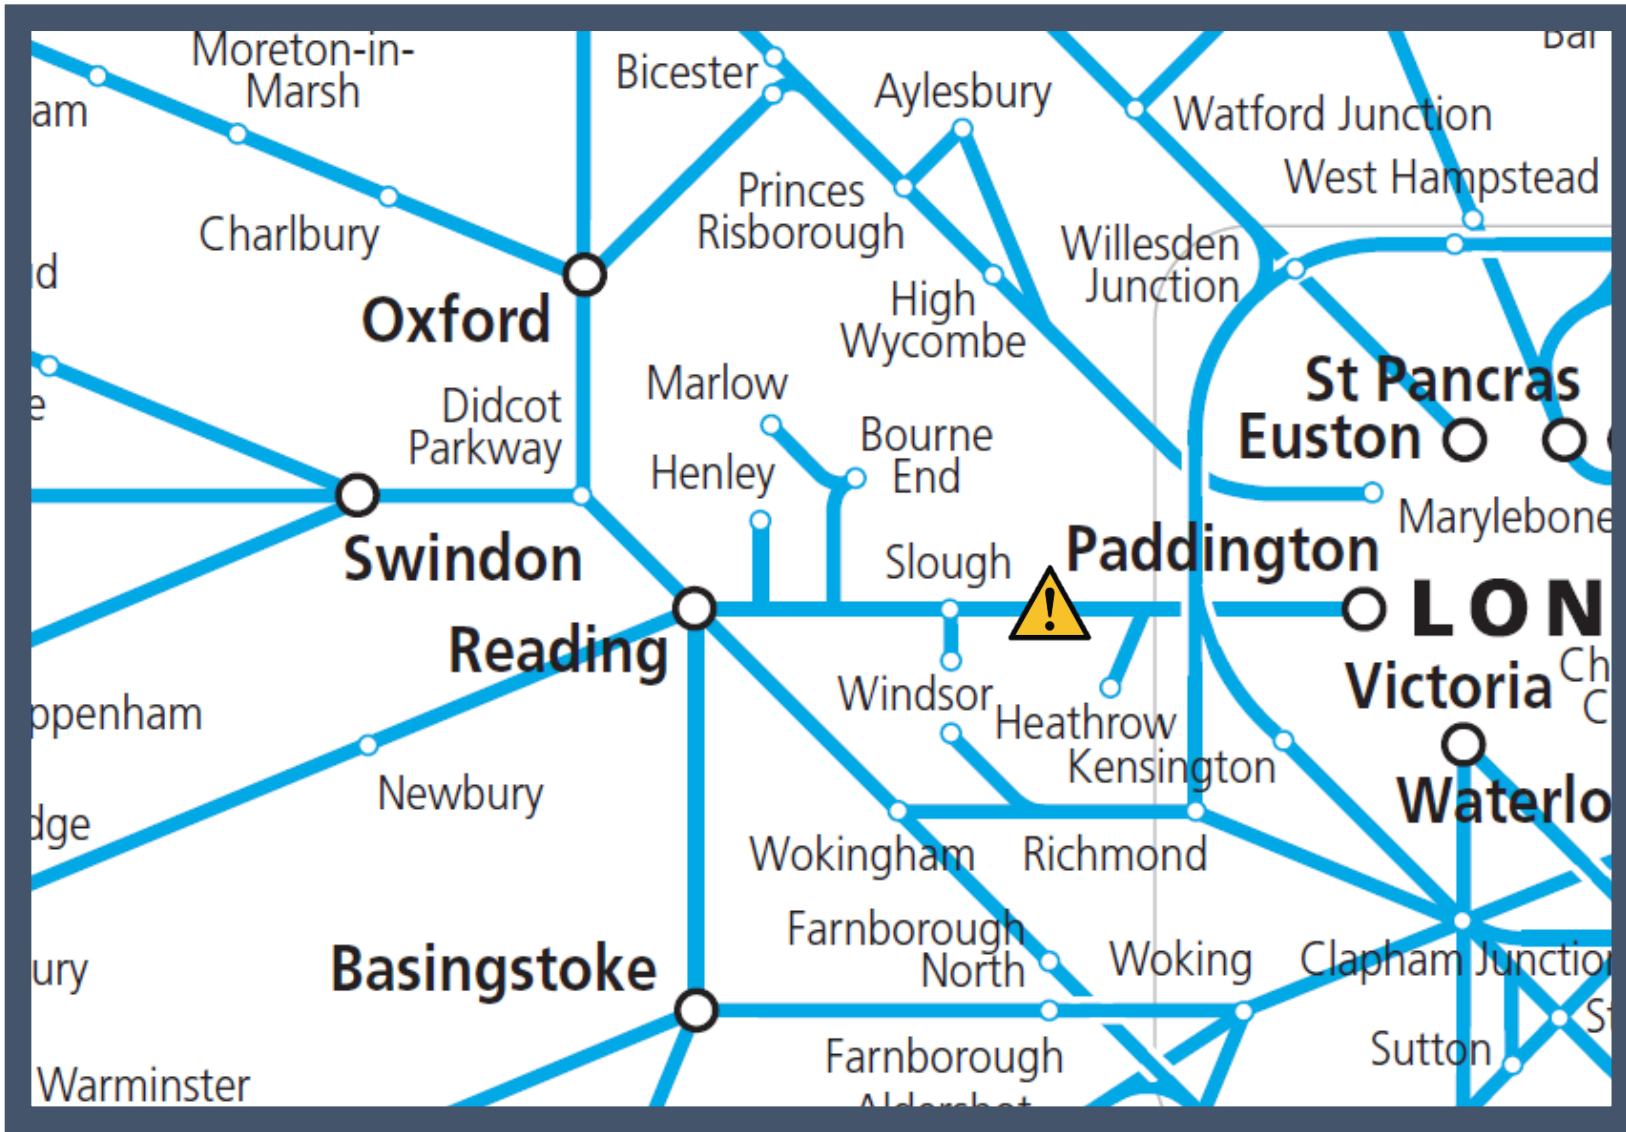

Damage to overhead wires between London Paddington and Reading
TOCs affected: Great Western Railway, Heathrow Express, TFL Rail

Key:

	Disruption
---	------------