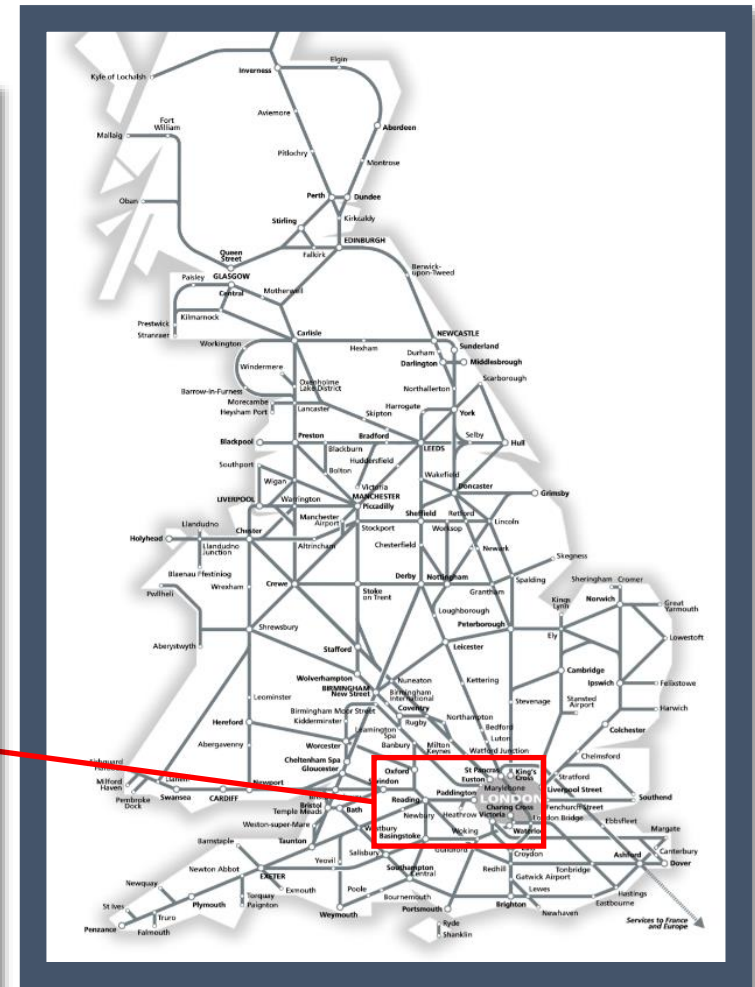

Damage to overhead wires between London Paddington and Reading
TOCs affected: Great Western Railway, Heathrow Express, TFL Rail

Key:

	Disruption
---	------------