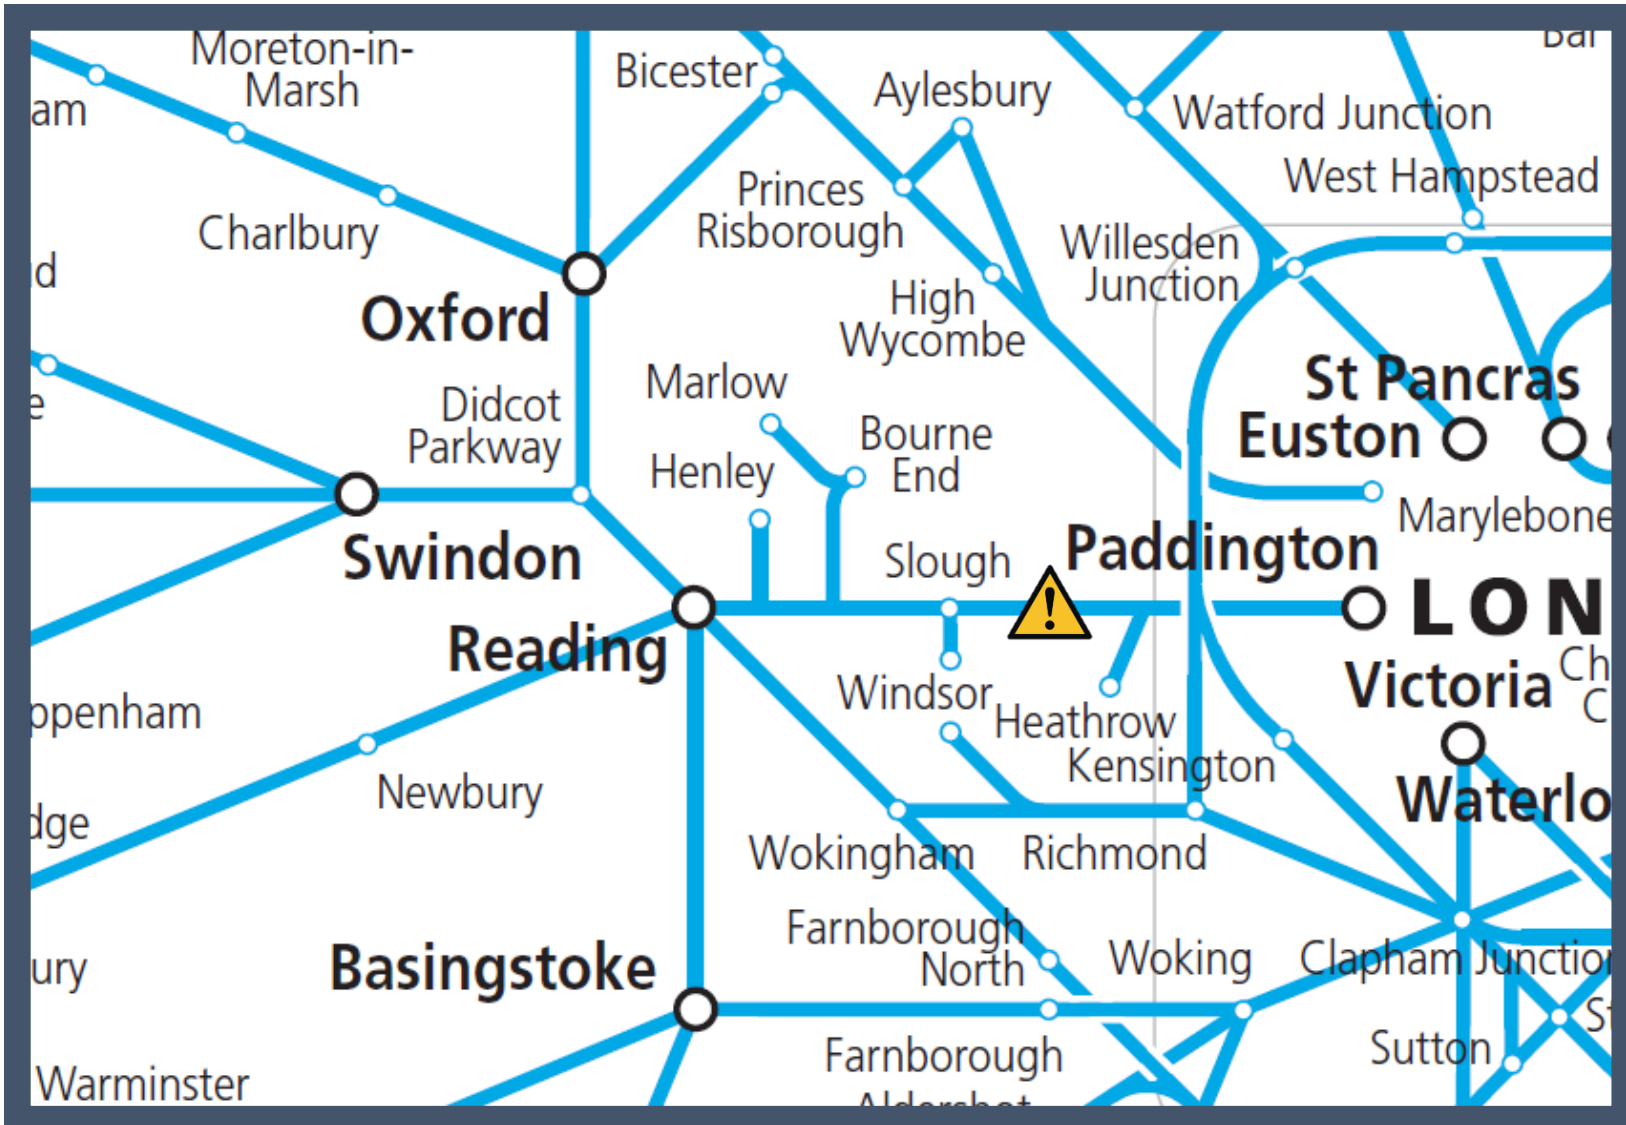

# An object caught on overhead wires between London Paddington and Hayes & Harlington

TOCs affected: Great Western Railway, Heathrow Express, TFL Rail

Key:

	Disruption
---	------------