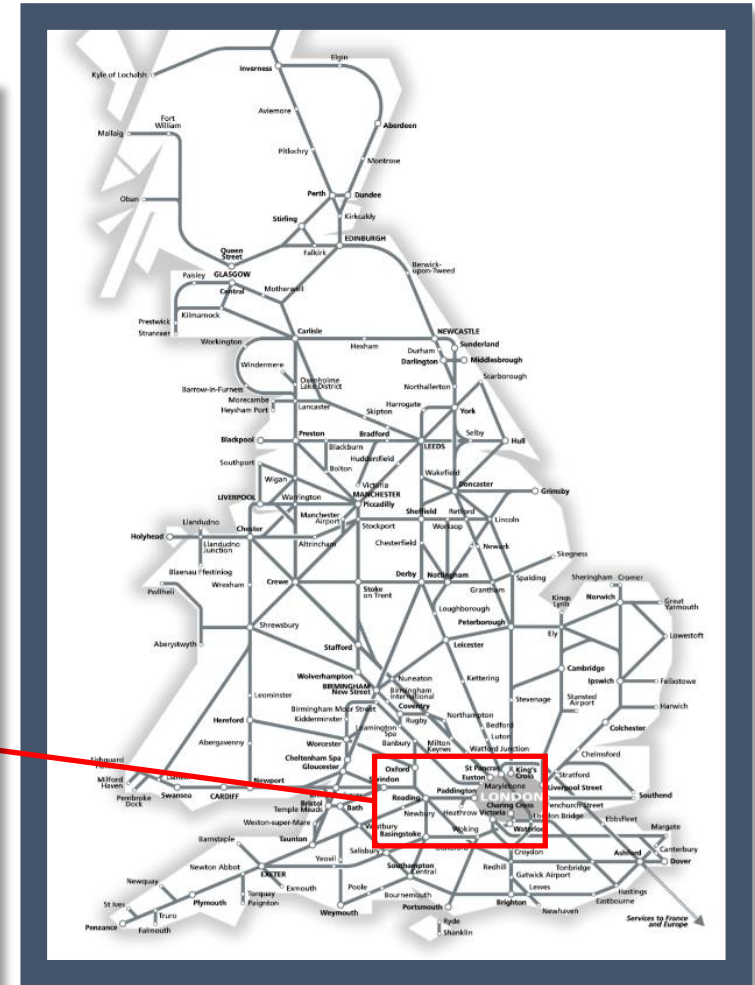

# An object caught on overhead wires between London Paddington and Hayes & Harlington

TOCs affected: Great Western Railway, Heathrow Express, TFL Rail

Key:

	Disruption
---	------------