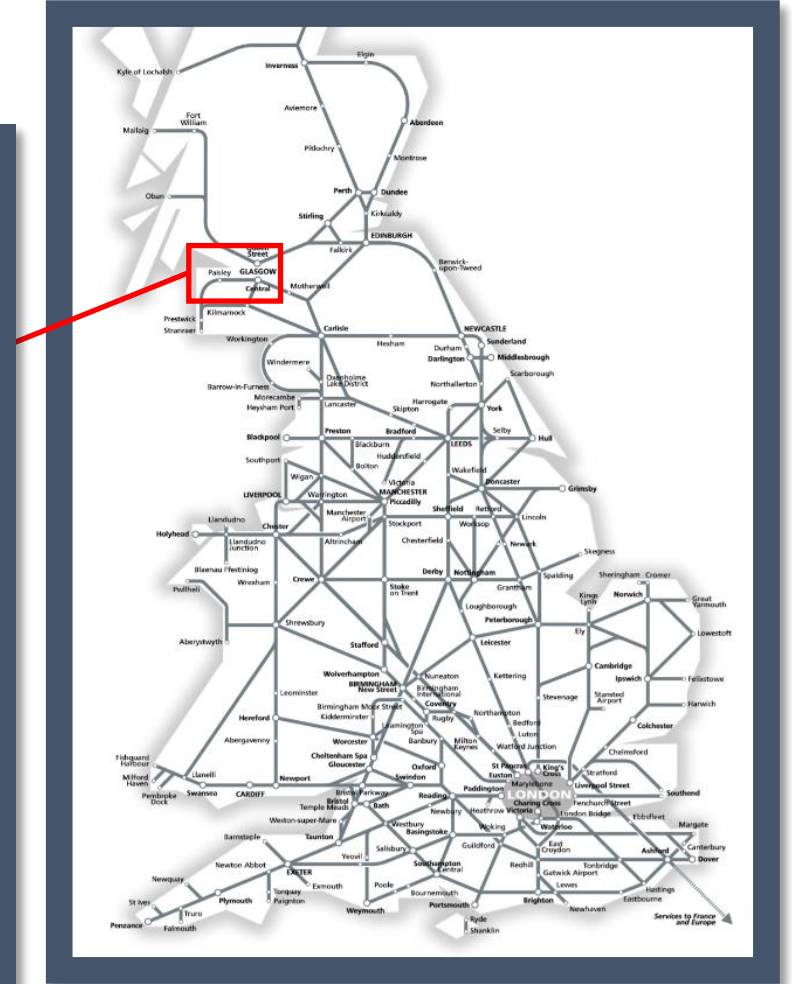

A fault with the signalling system between Glasgow Central and Paisley Canal

TOC affected: ScotRail

Key:

Disruption