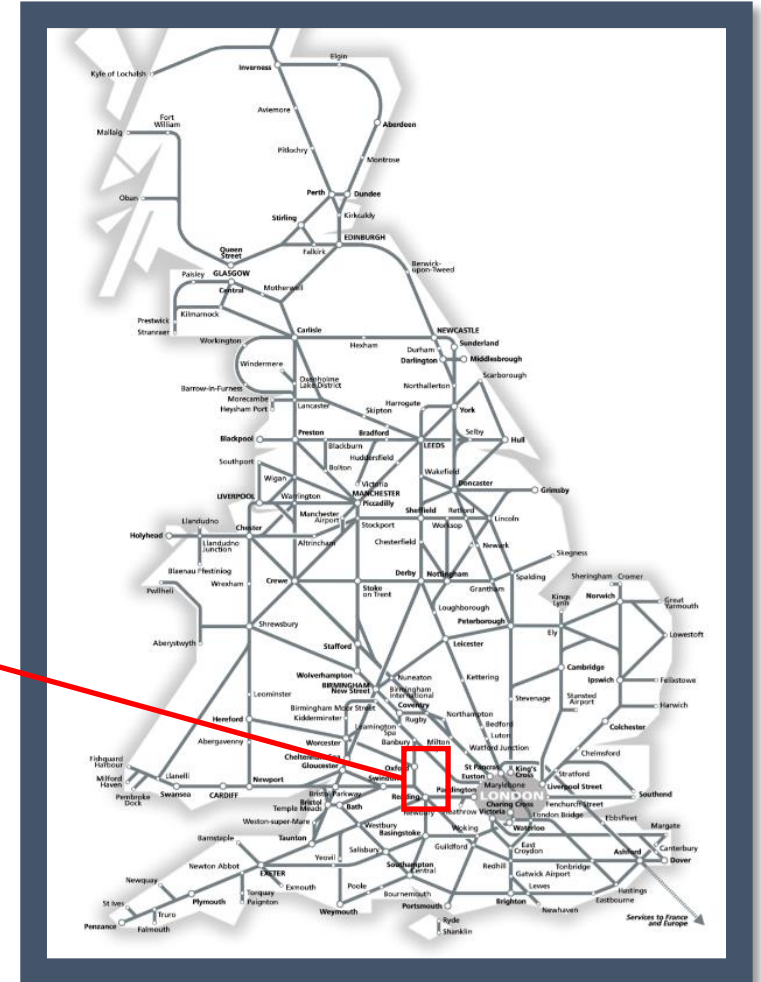

# Amended service to / from Pangbourne

TOC affected: Great Western Railway

**Key:**

- Engineering Works
- Bus Replacement Services