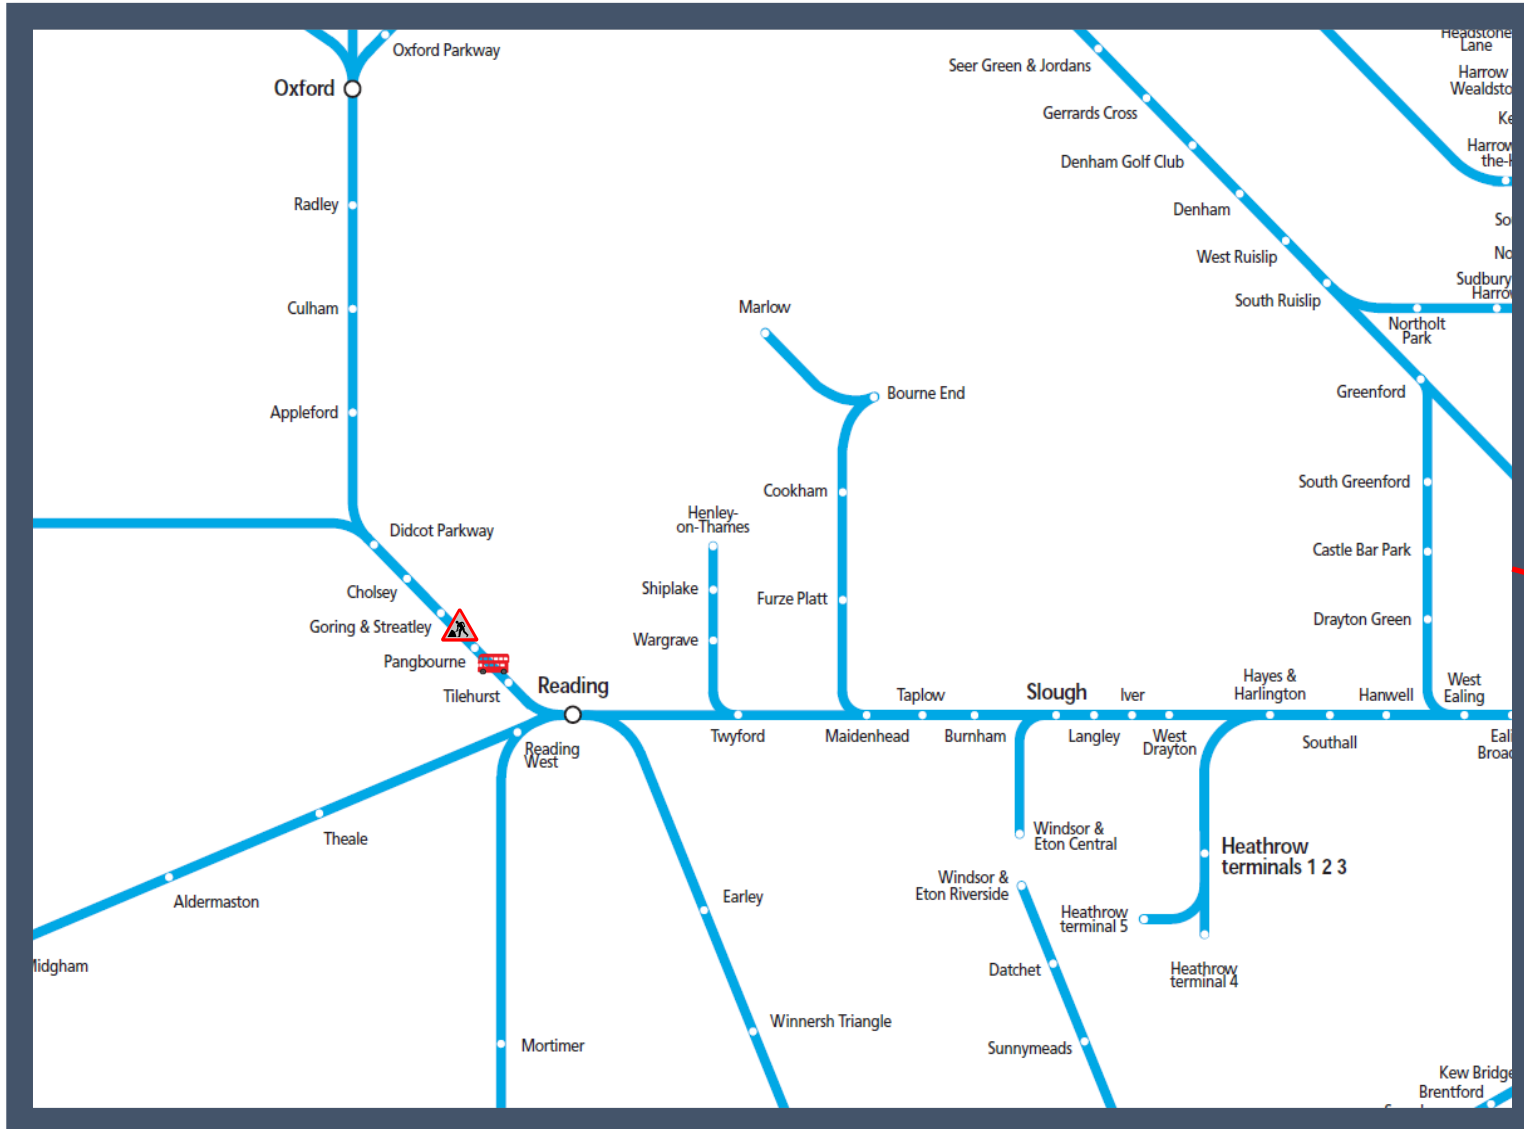

# Amended service to / from Pangbourne

TOC affected: Great Western Railway

**Key:**

- Engineering Works
- Bus Replacement Services