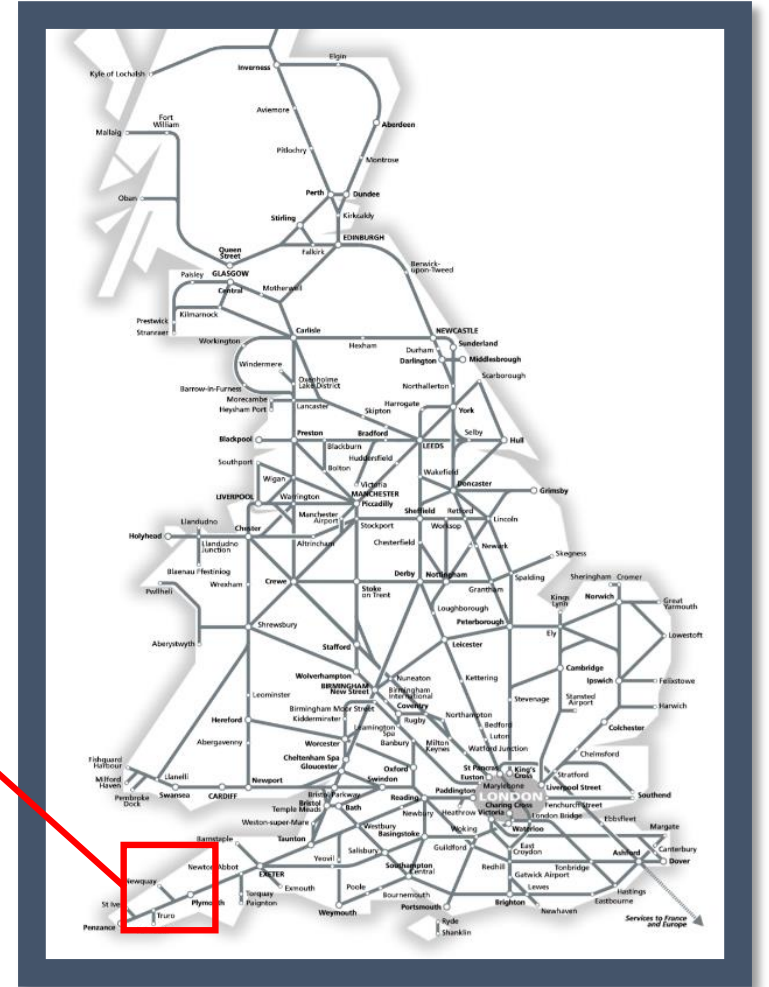

# A failure of the electricity supply between Plymouth and Par TOC affected: Great Western Railway

Key:

Disruption