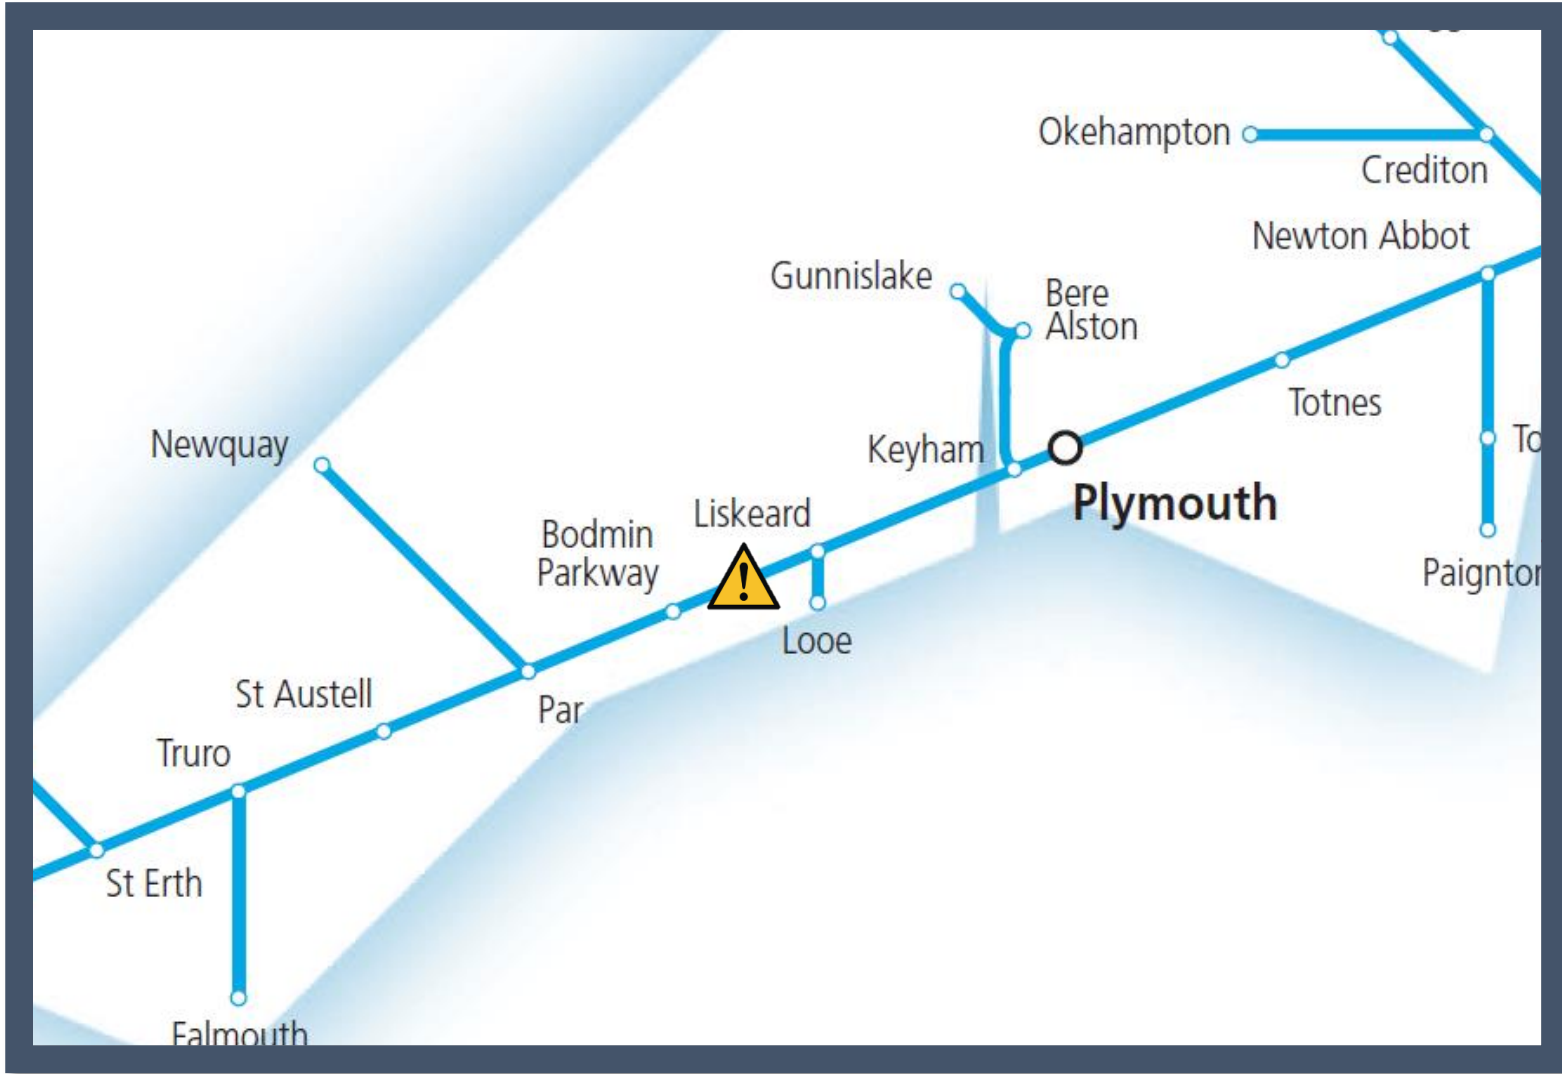

# A failure of the electricity supply between Plymouth and Par TOC affected: Great Western Railway

Key:

Disruption