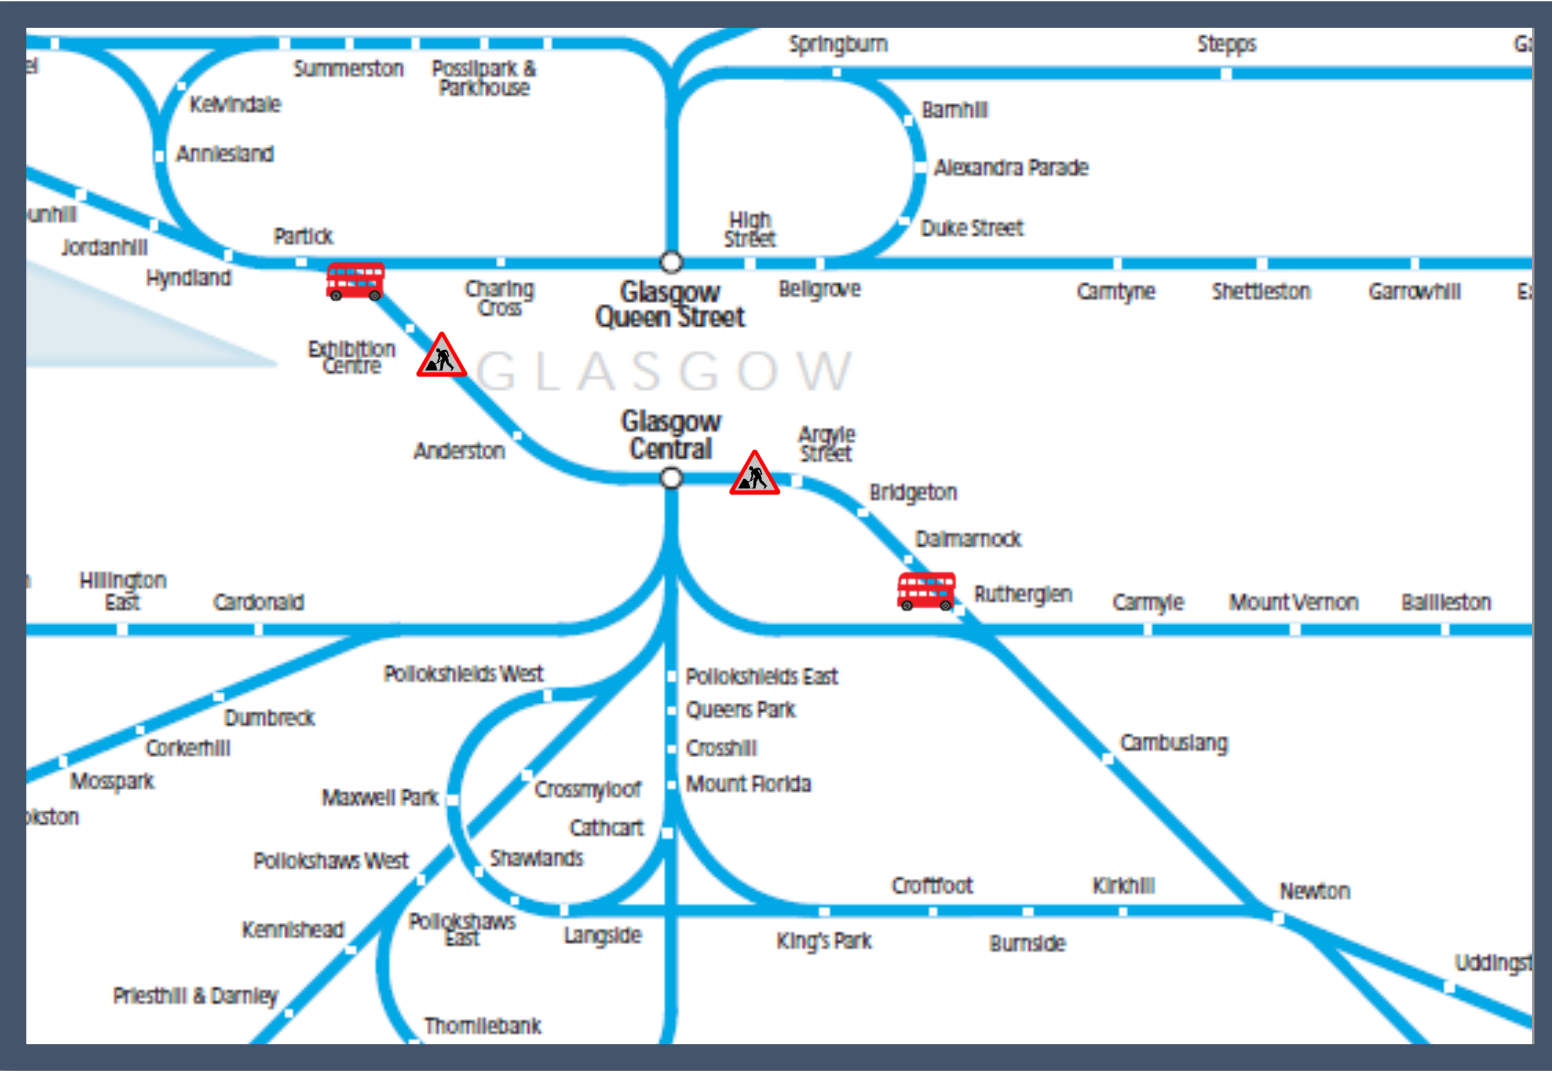

Buses replace trains between Partick and Newton
 TOC affected: ScotRail

Key:

	Engineering Works
	Bus Replacement Services