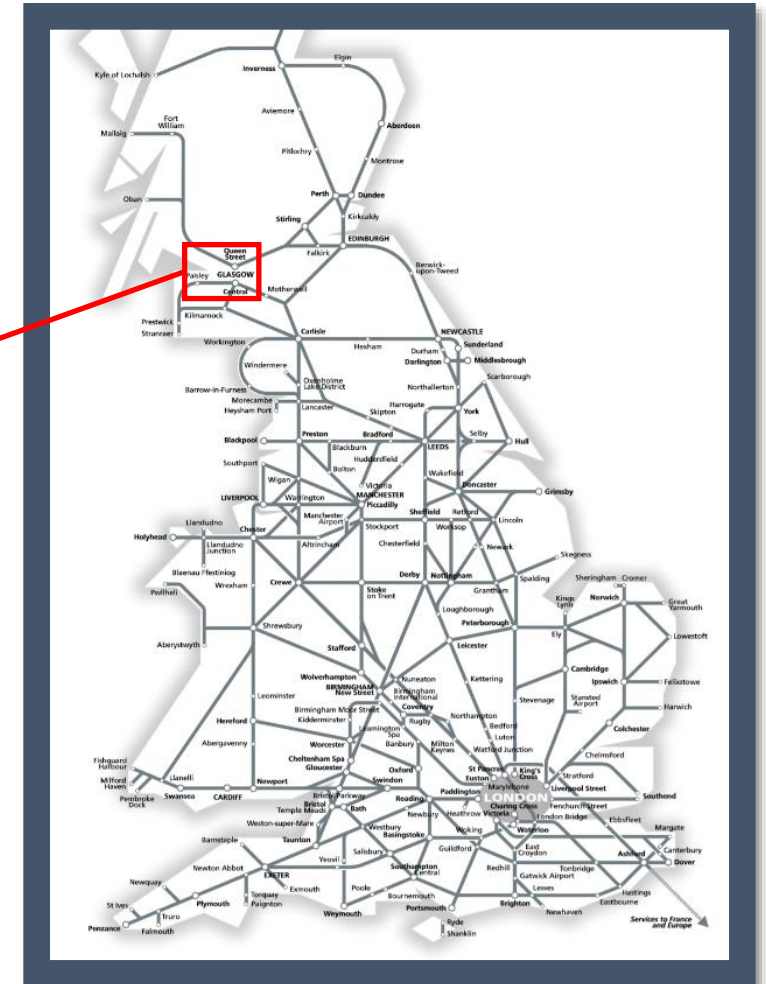

A fault with the signalling system between Partick and Charing Cross

TOC affected: ScotRail

Key:

	Disruption
---	------------