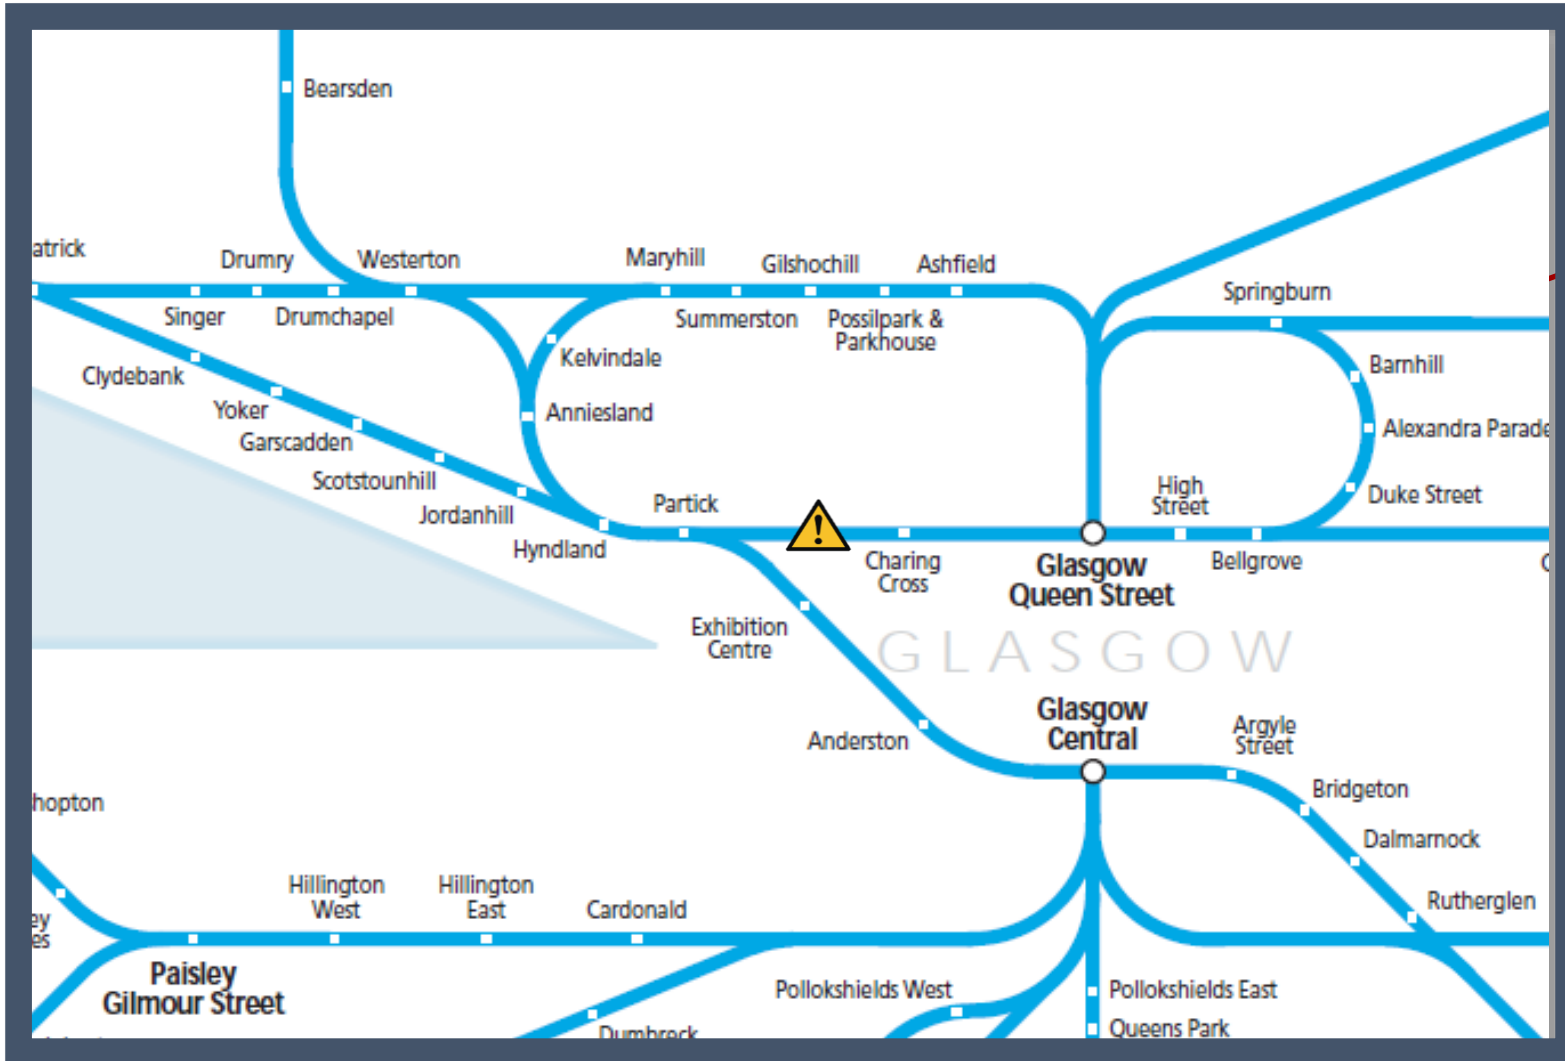

A fault with the signalling system between Partick and Charing Cross

TOC affected: ScotRail

Key:

	Disruption
---	------------