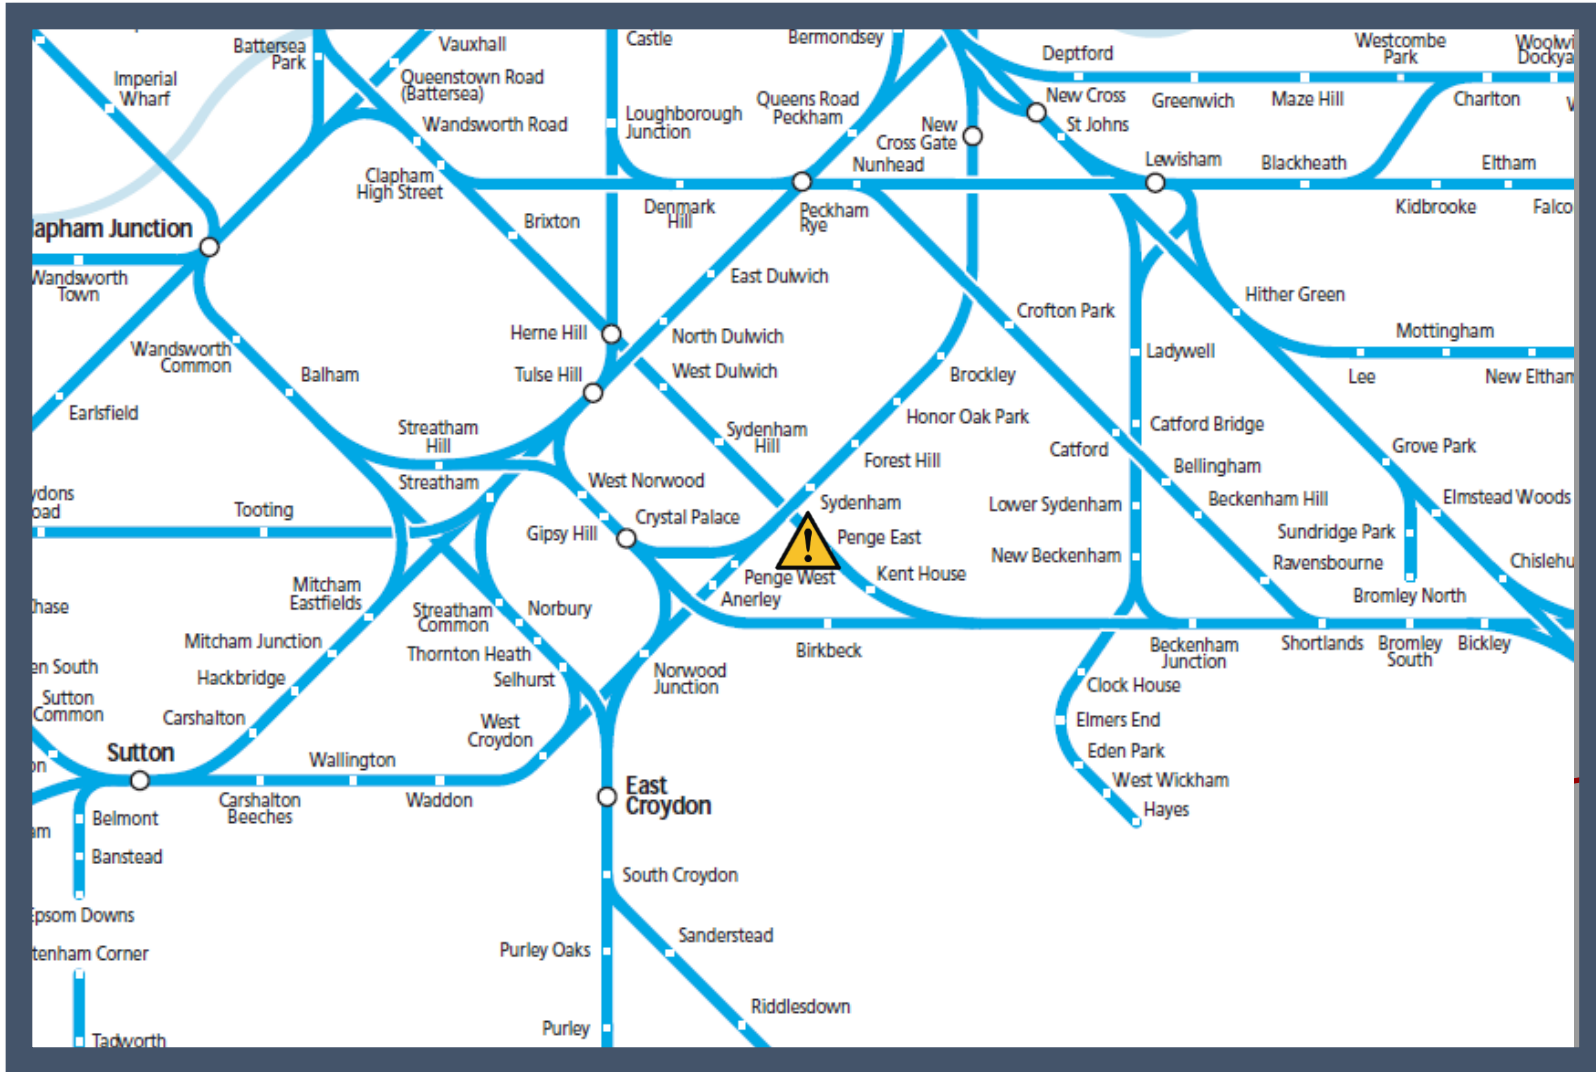

A fault with the signalling system at Penge East TOC affected: Southeastern

Key:

	Disruption
---	------------