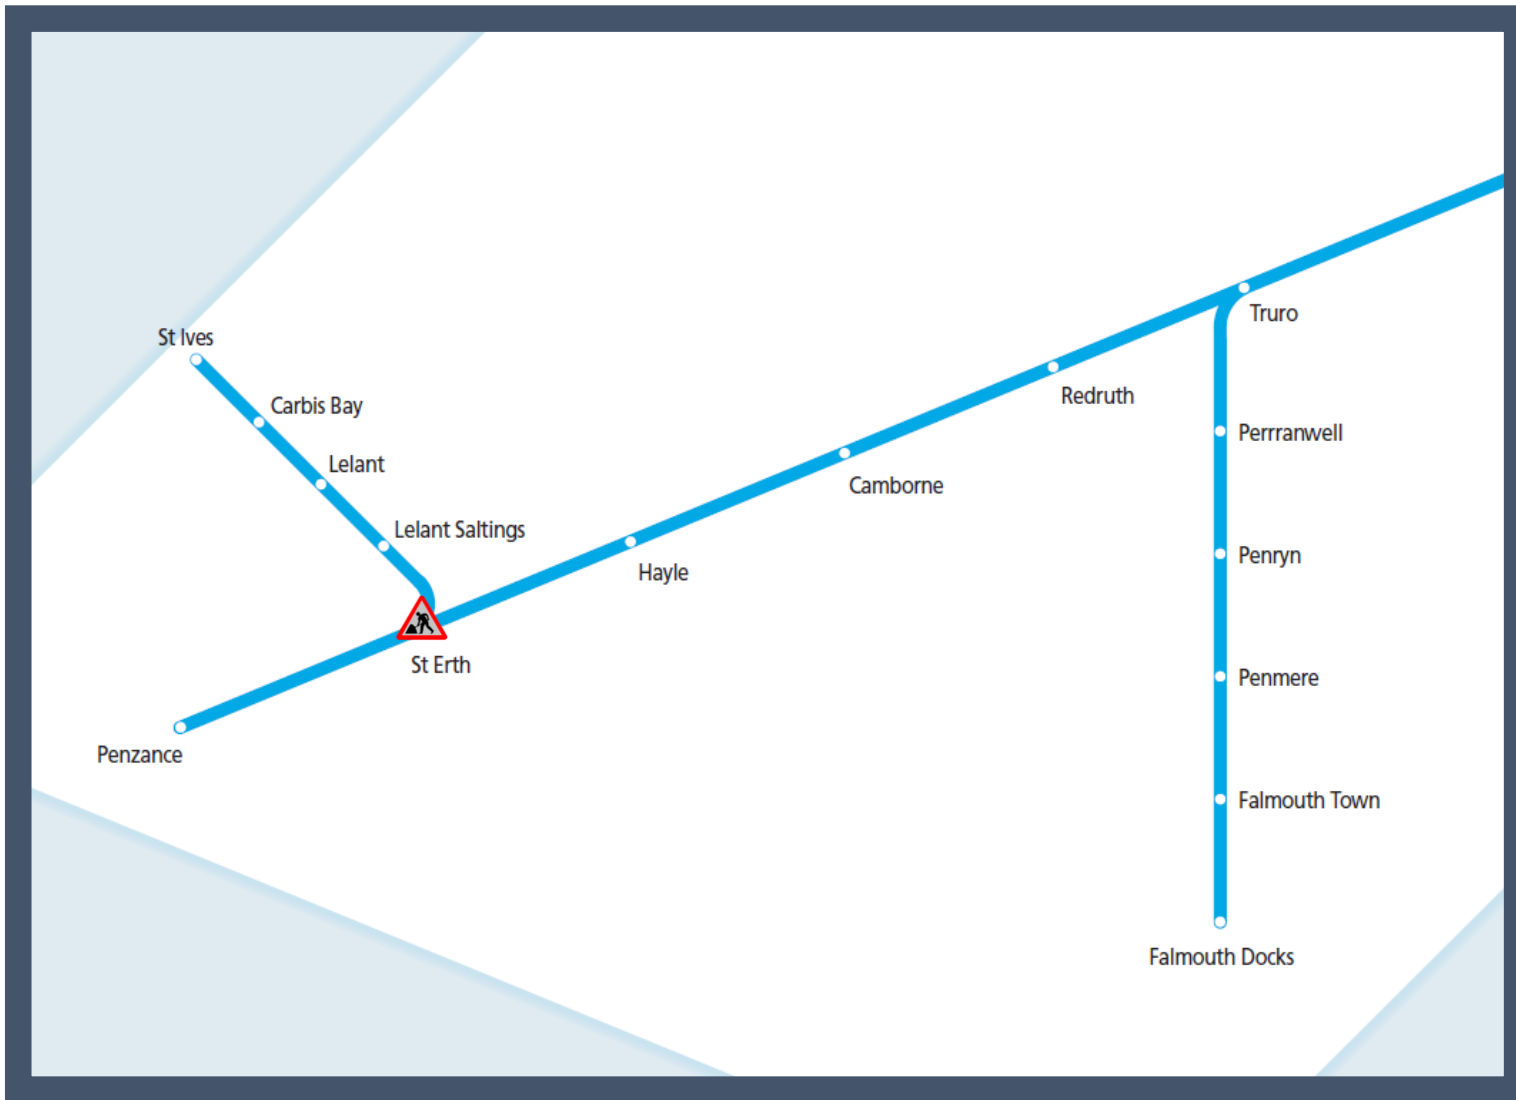

No through trains between Penzance and St Ives

TOC affected: Great Western Railway

Key:

Engineering Works