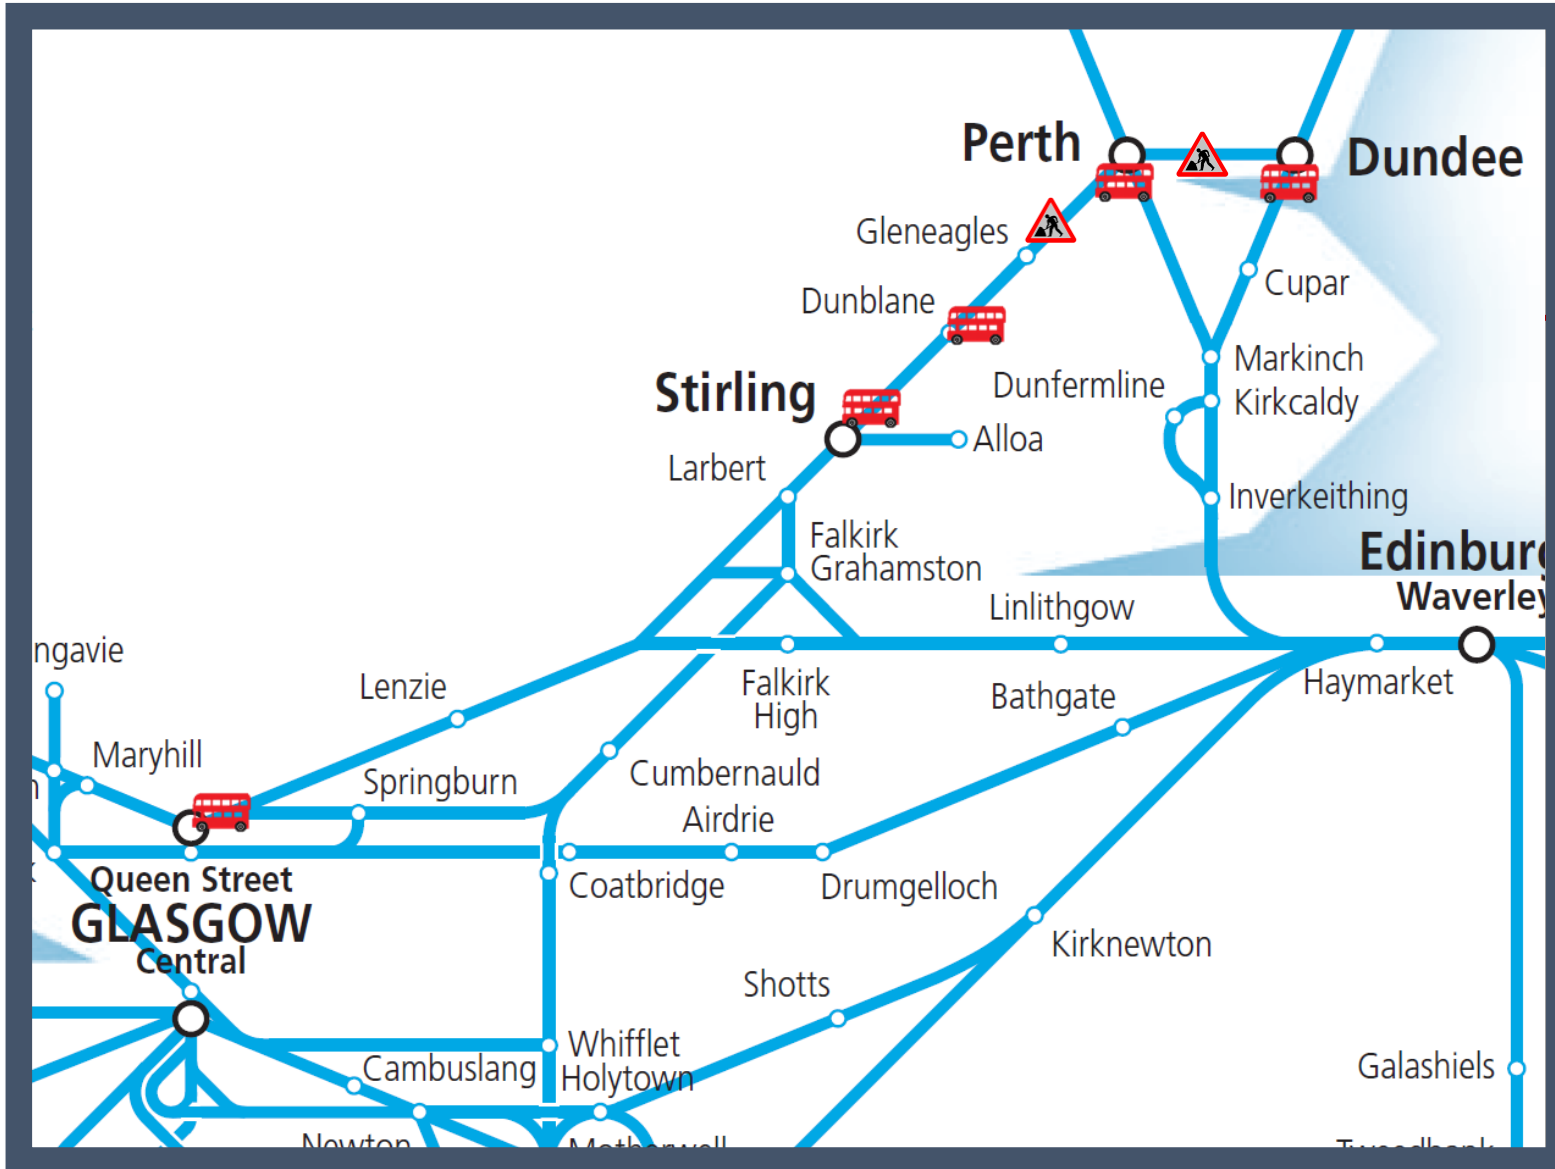

Buses replace trains to / from Perth

TOC affected: ScotRail

Key:	
	Engineering Works
	Bus Replacement Services