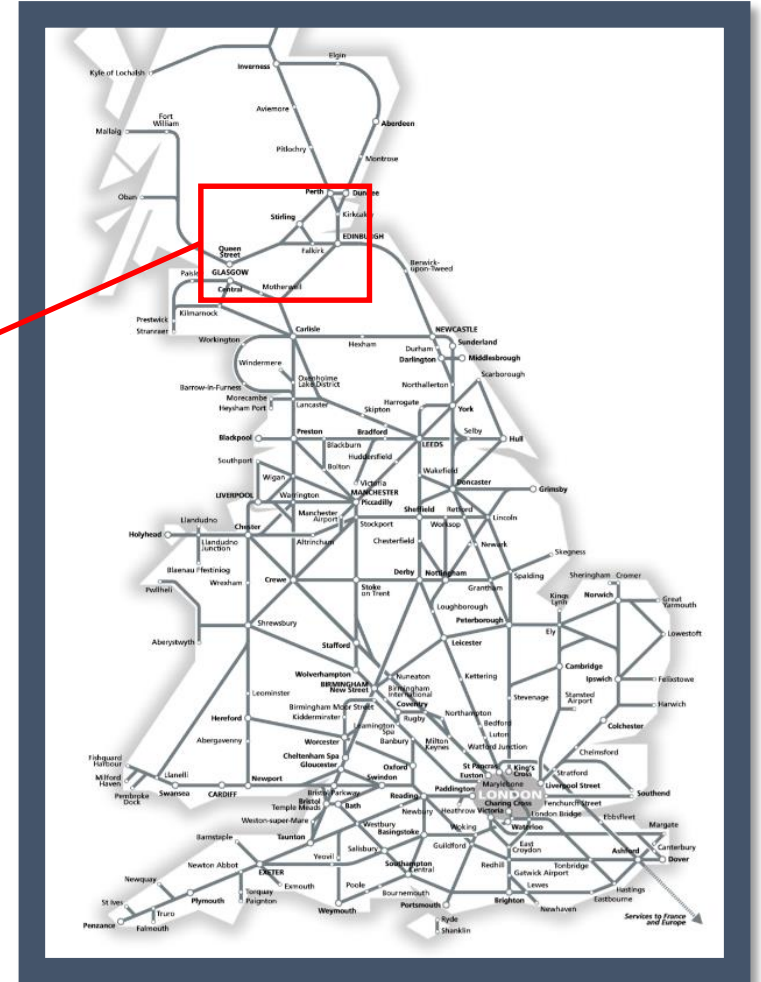

Buses replace trains to / from Perth

TOC affected: ScotRail

Key:	
	Engineering Works
	Bus Replacement Services