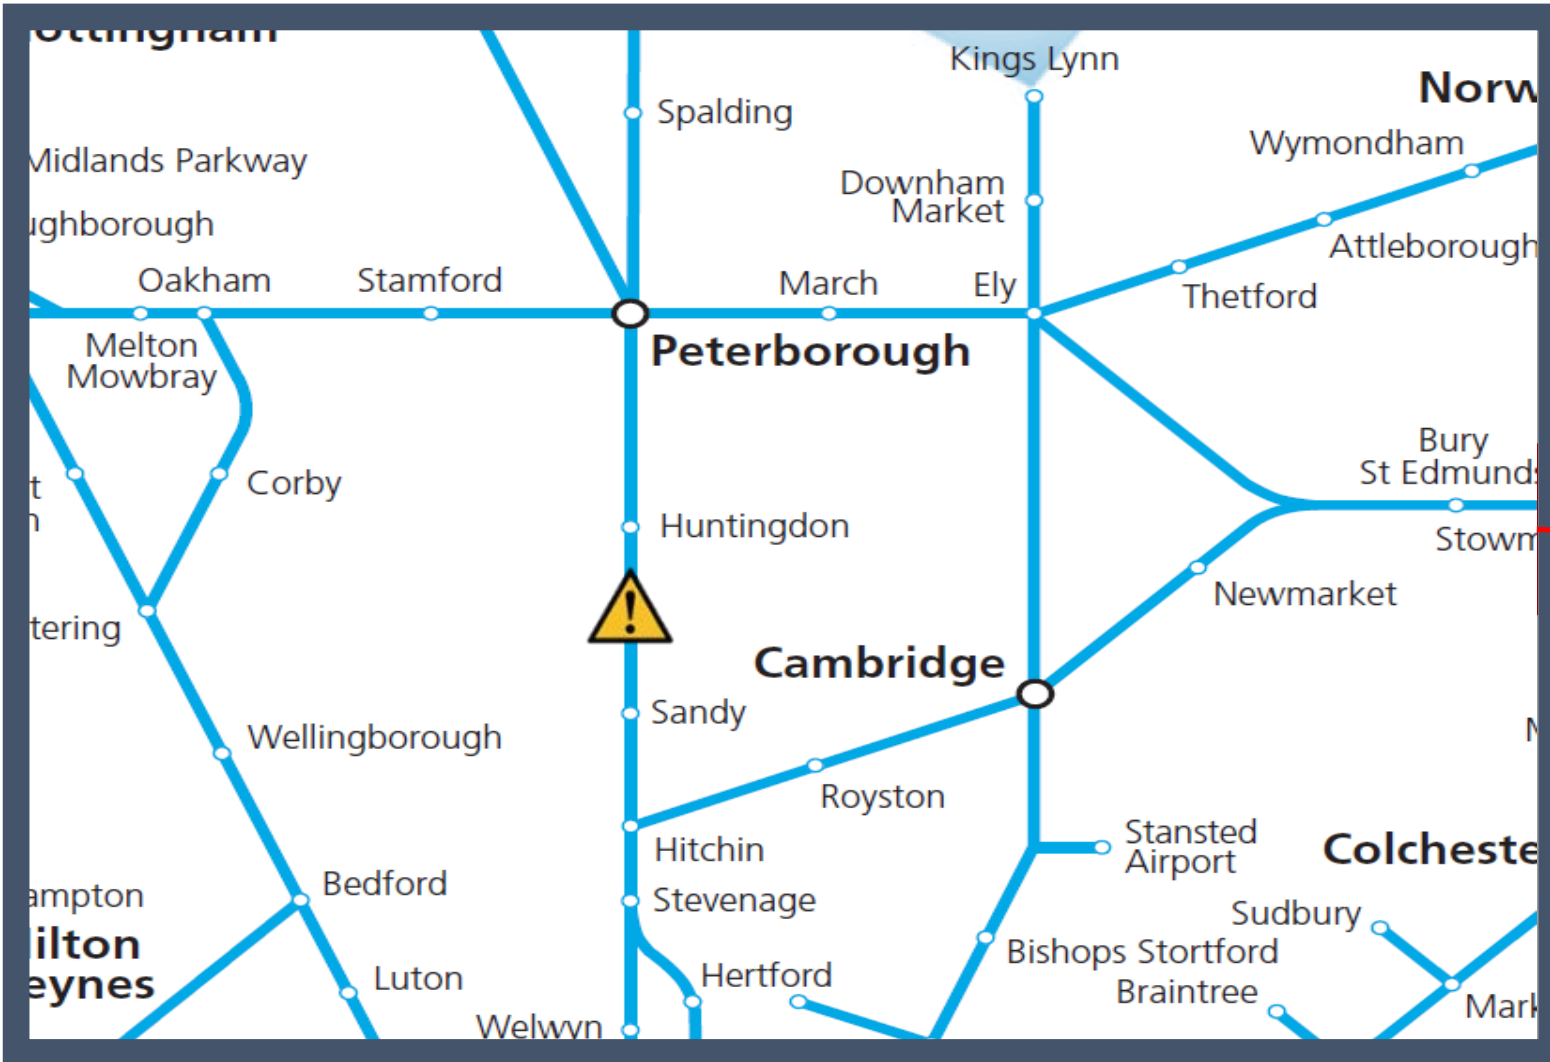

Trespassers on the railway between Peterborough and Hitchin

TOCs affected: Grand Central, Great Northern, Hull Trains, London North Eastern Railway, Thameslink

Key:

Disruption