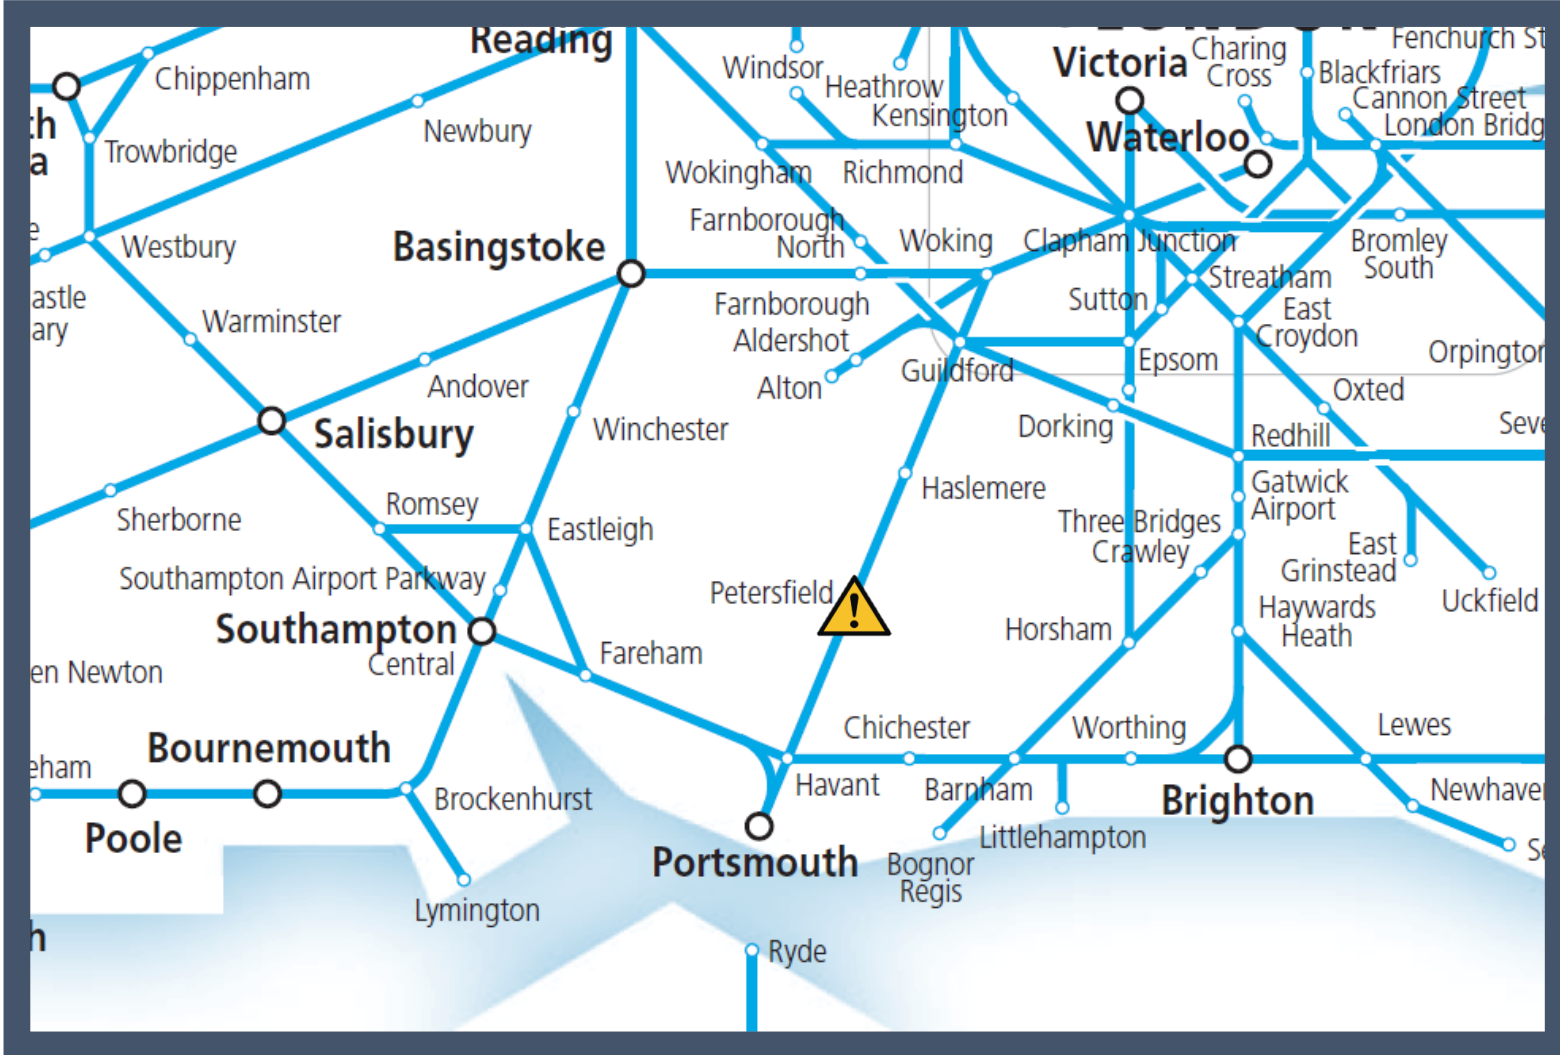

A train fault at Petersfield

TOC affected: South Western Railway

Key:

Disruption