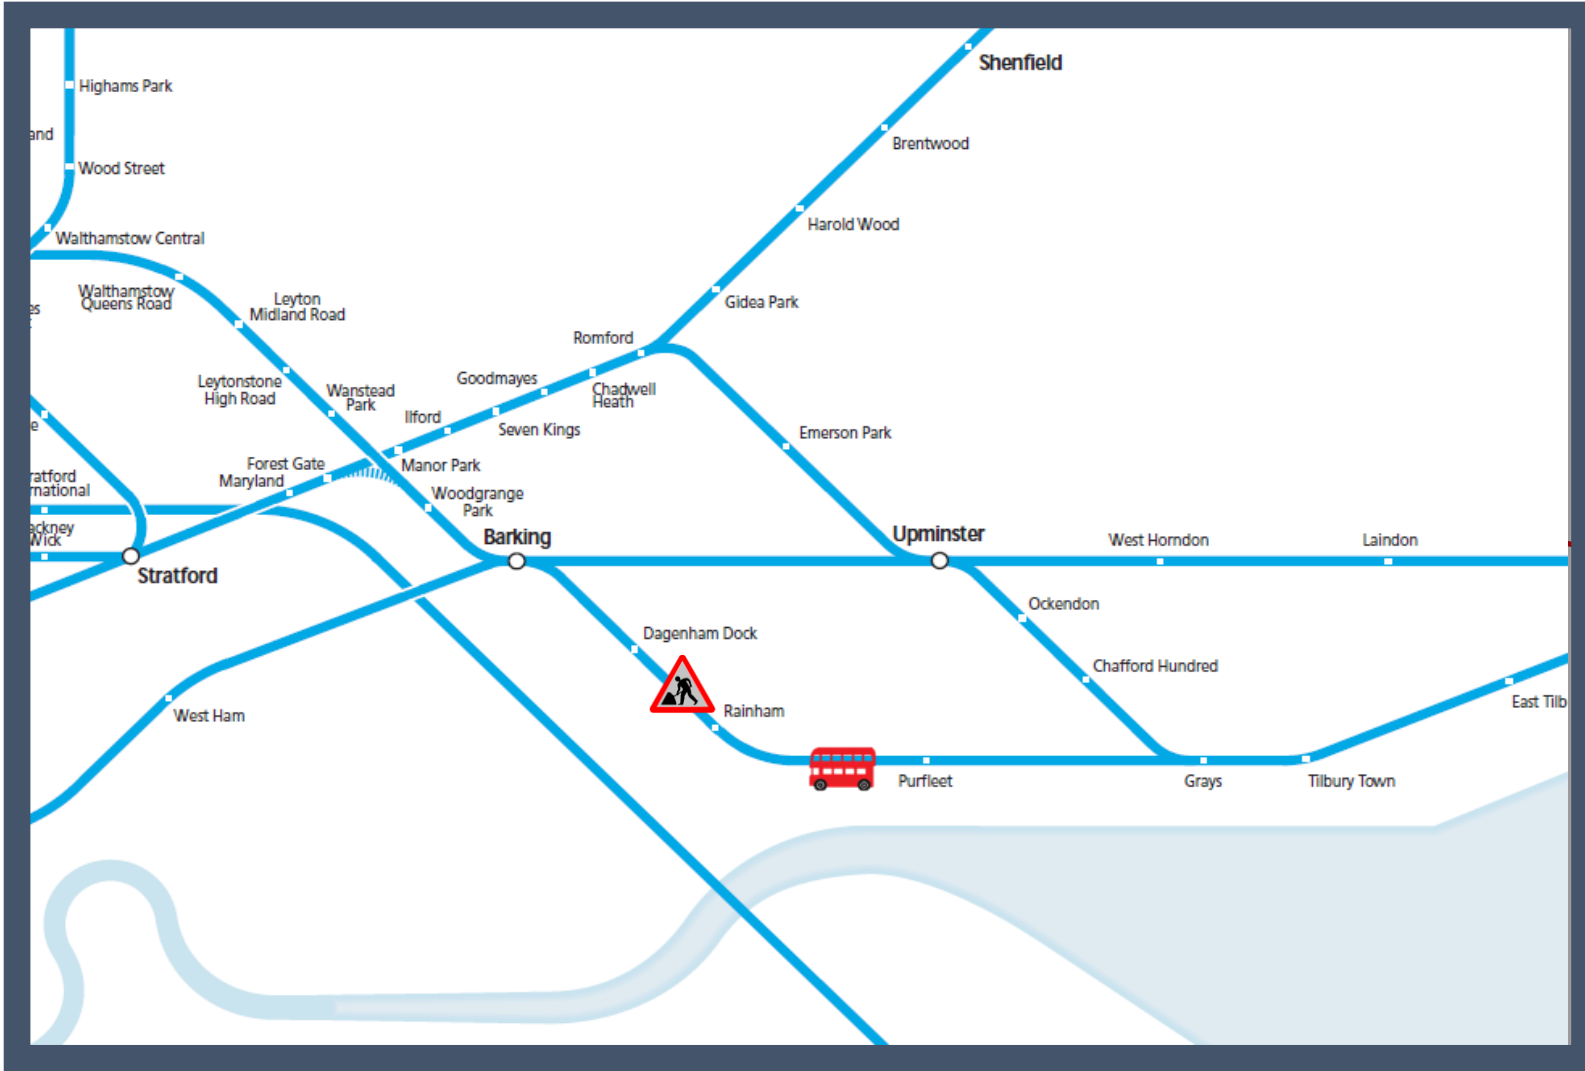

# Engineering work is taking place between Barking and Upminster

TOC affected: c2c

### Key:

Engineering Works

Bus Replacement Services