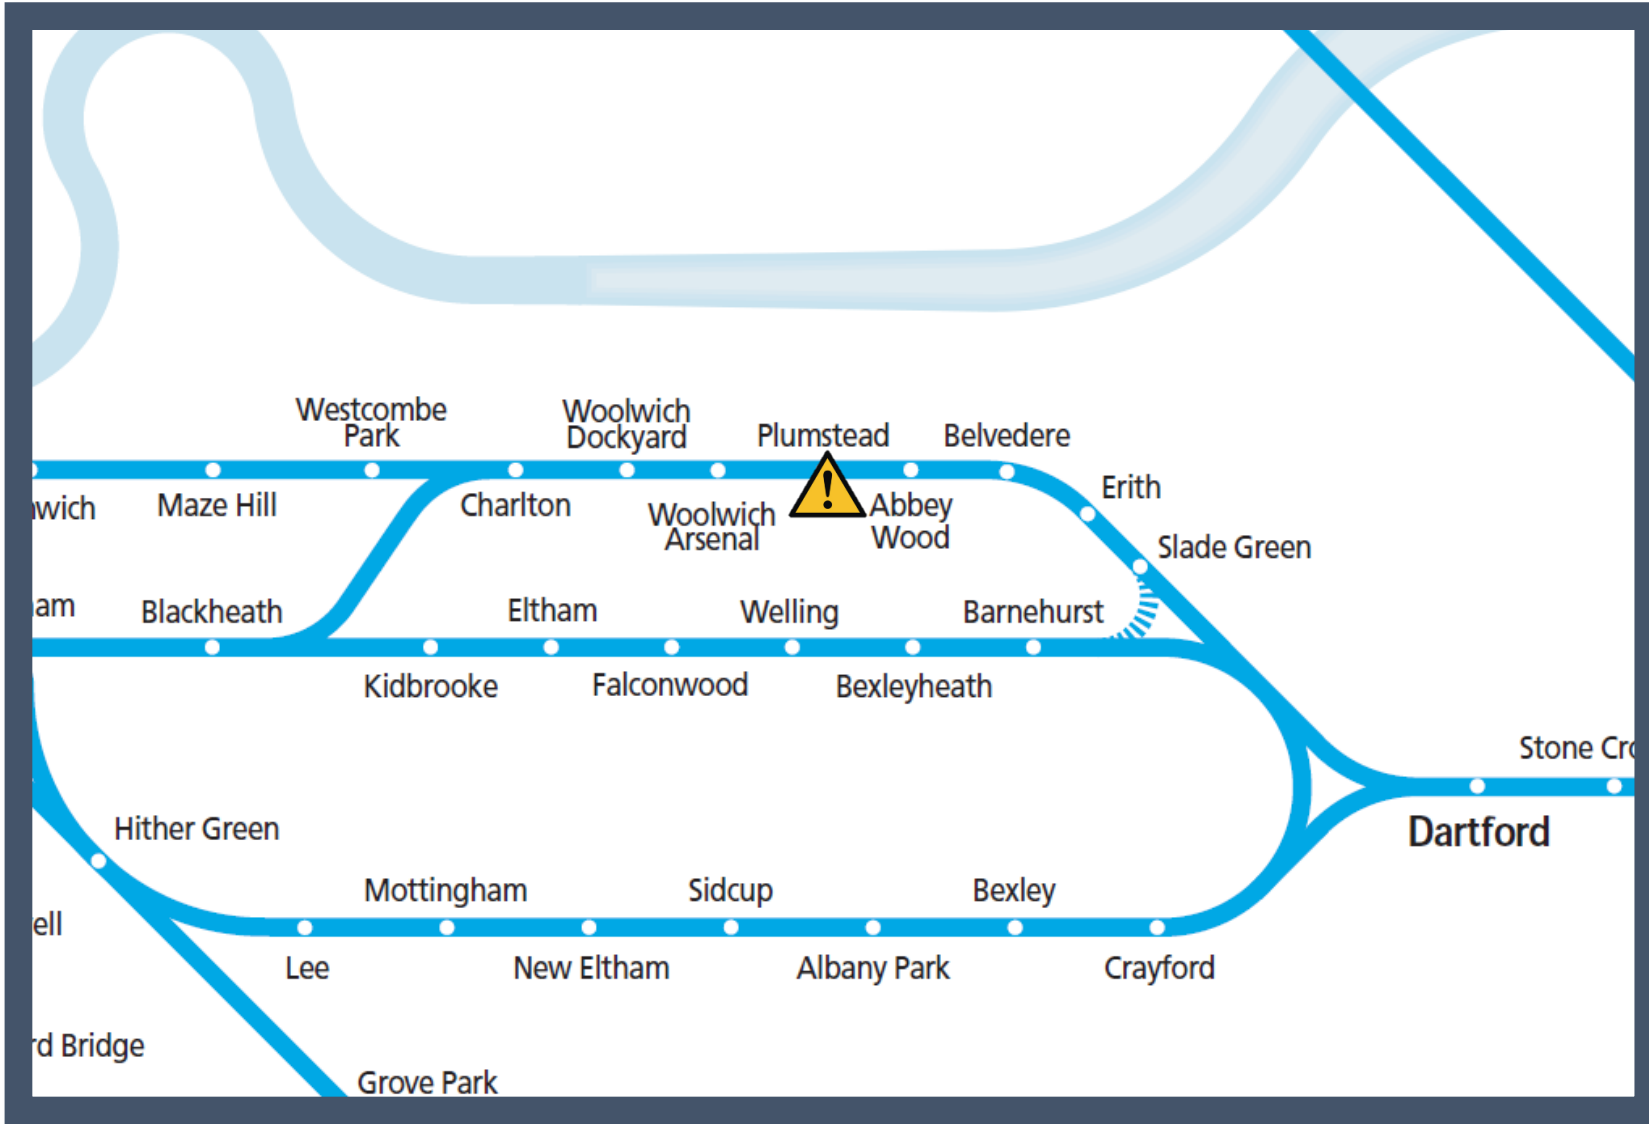

A fault with the signalling system between Plumstead and Slade Green

TOC affected: Southeastern

Key:

	Disruption
--	------------