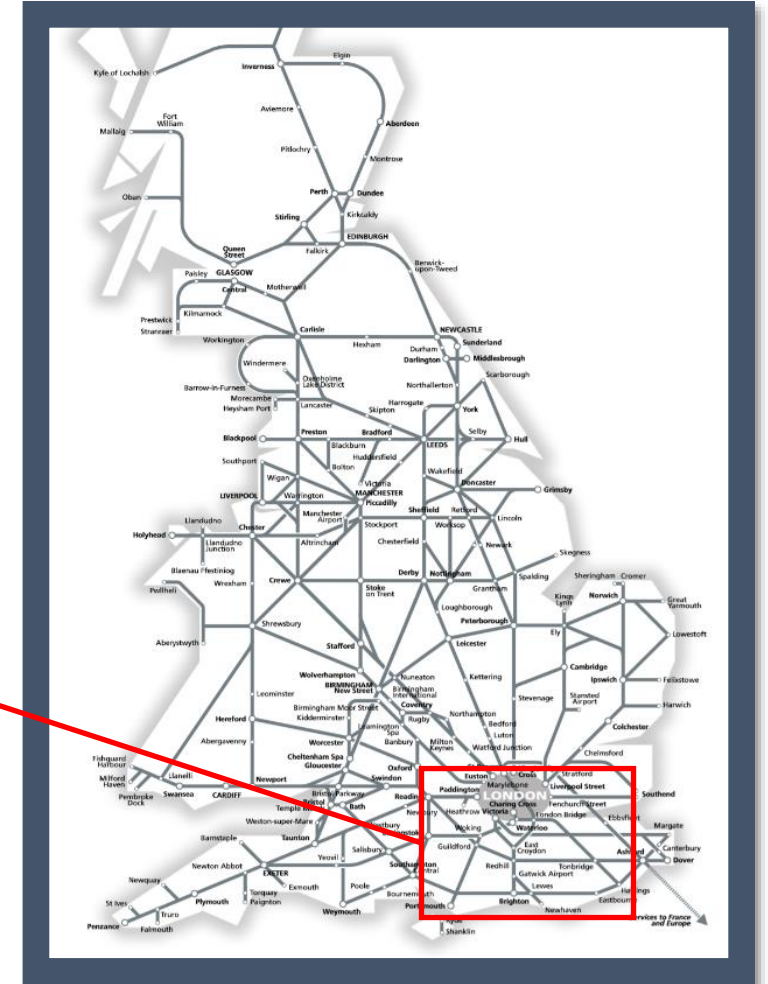

# A fault on a train between Eastbourne and Lewes

TOC affected: Southern

Key:

Disruption