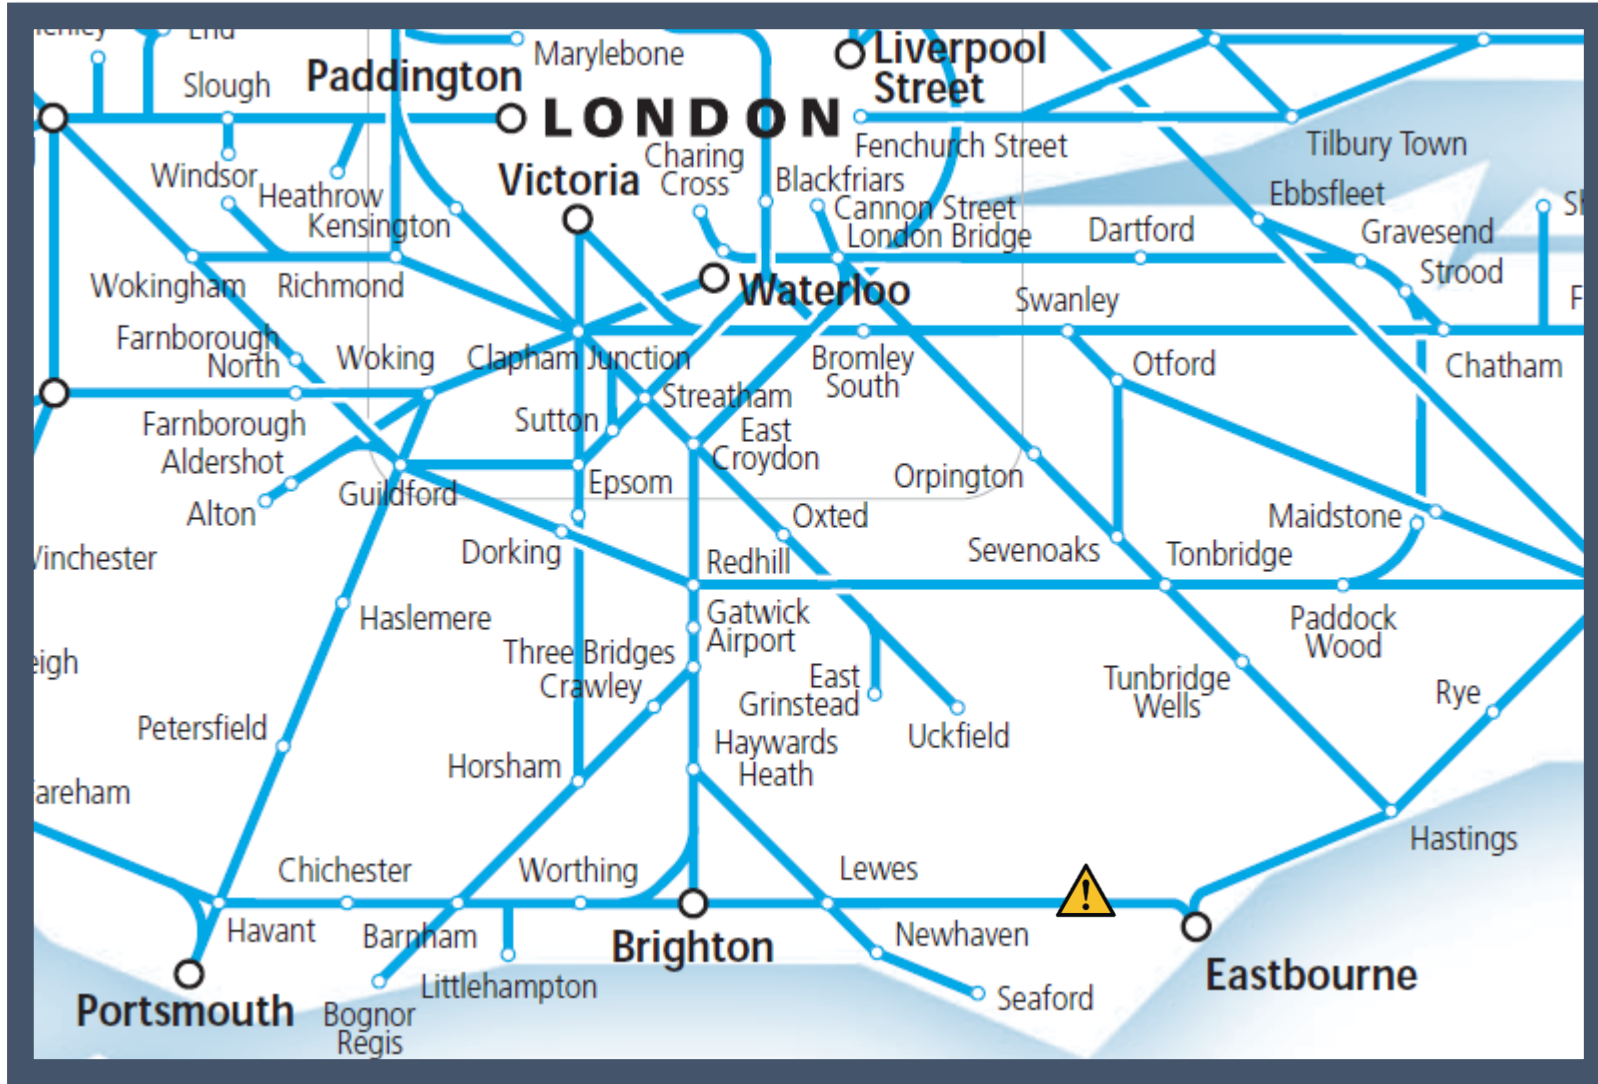

# A fault on a train between Eastbourne and Lewes

TOC affected: Southern

Key:

Disruption