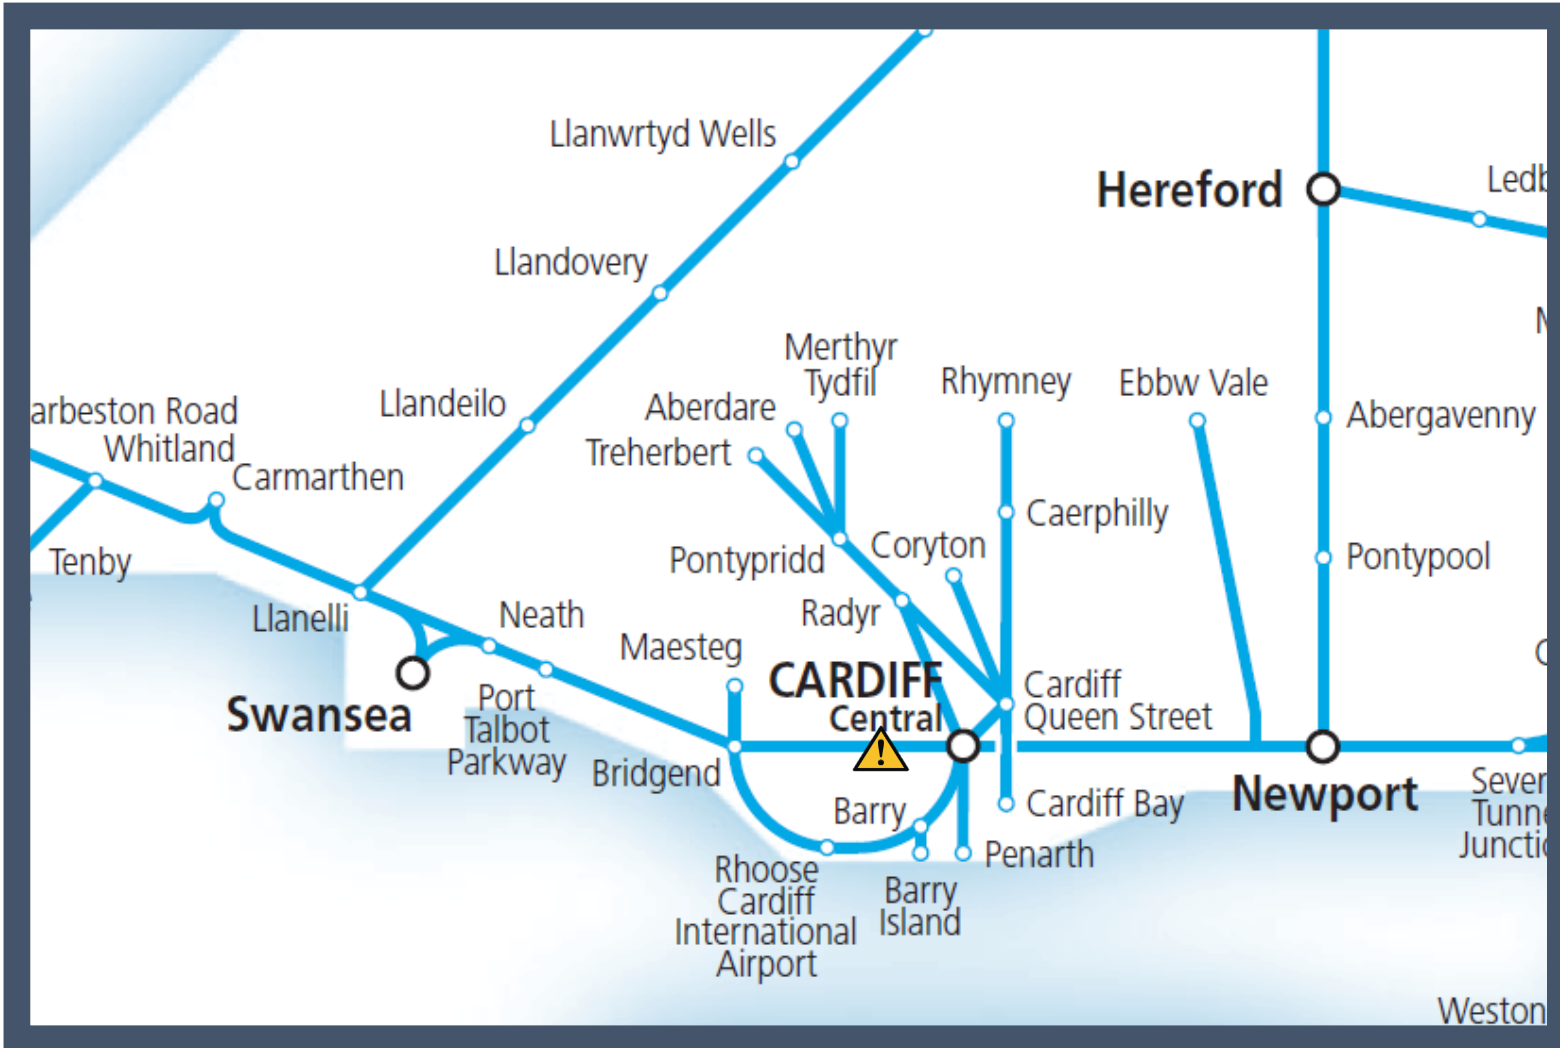

A road vehicle colliding with a bridge between Pontyclun and Cardiff Central

TOCs affected: Great Western Railway, Transport for Wales

Key:

Disruption