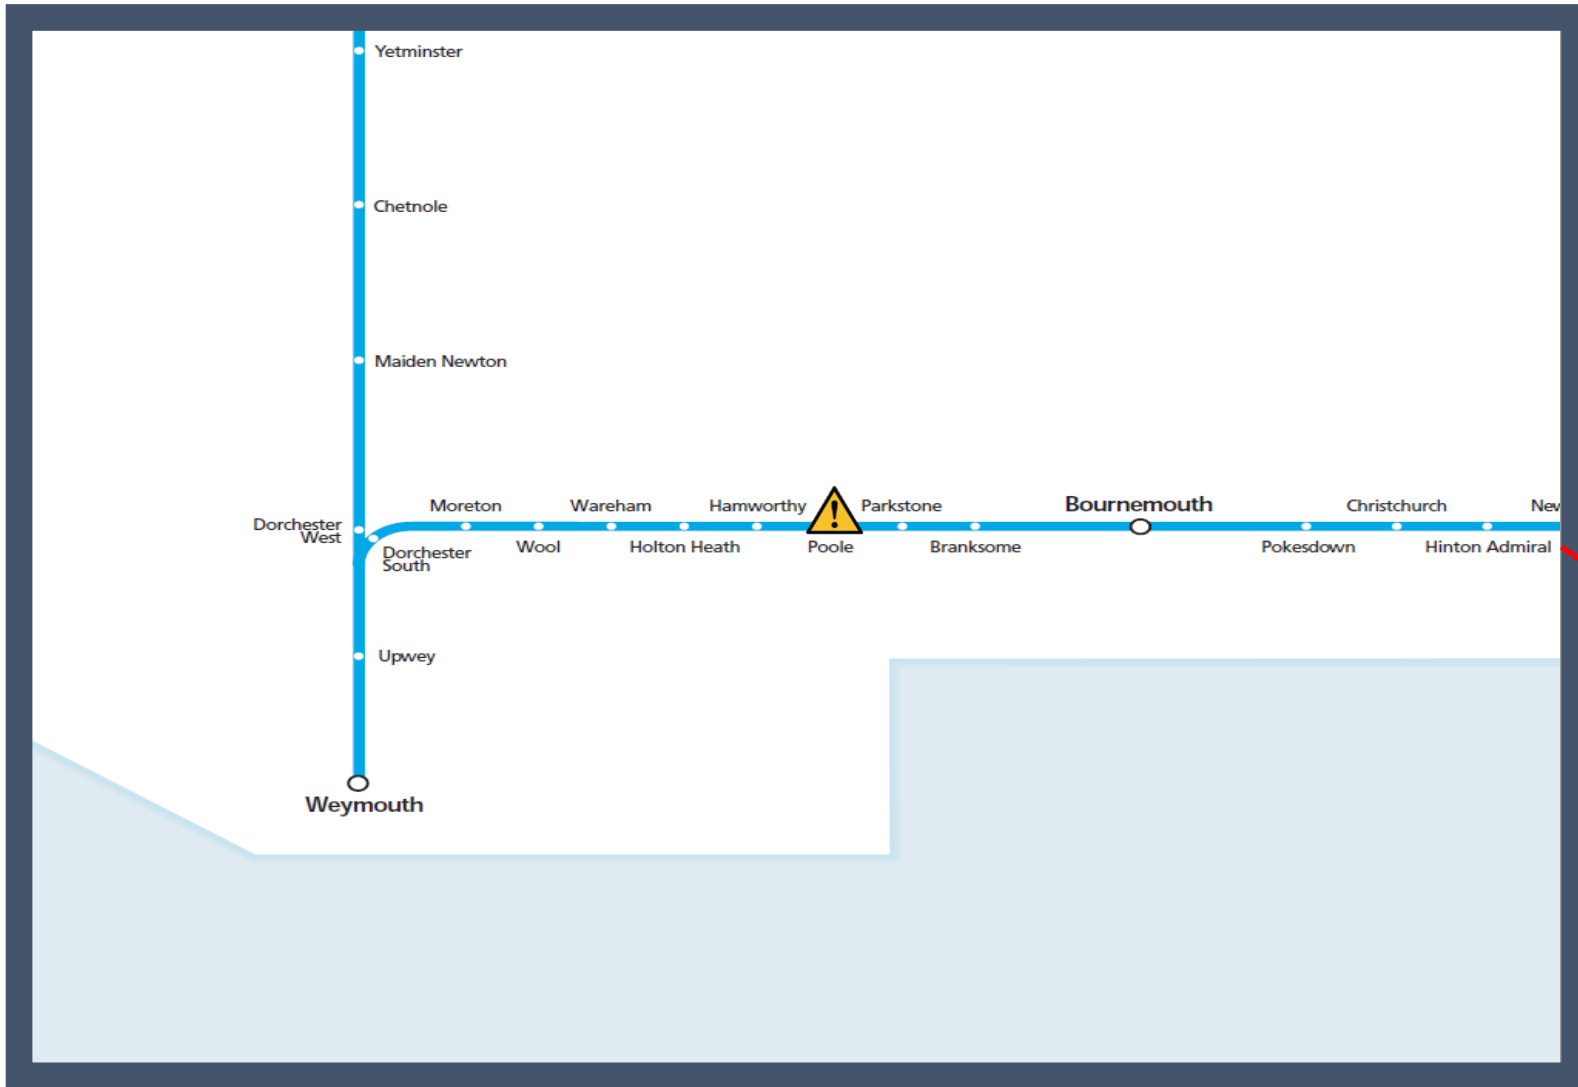

A signalling problem between Bournemouth and Weymouth

TOC affected: South Western Railway

Key:

	Disruption
--	------------