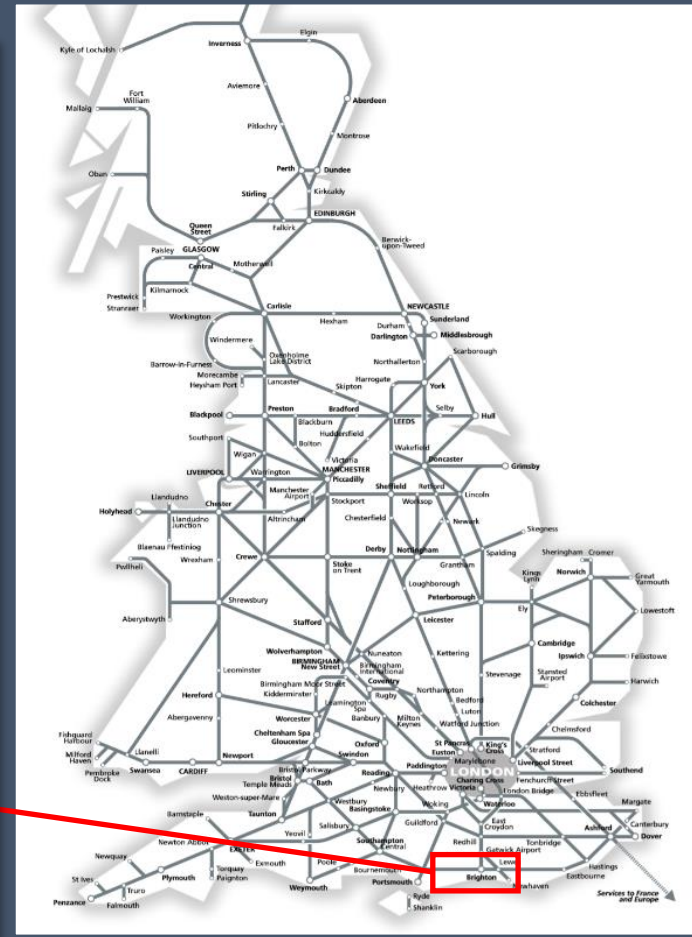

Emergency services dealing with an incident between Worthing and Brighton

TOC affected: Southern

Key:

	Disruption
--	------------