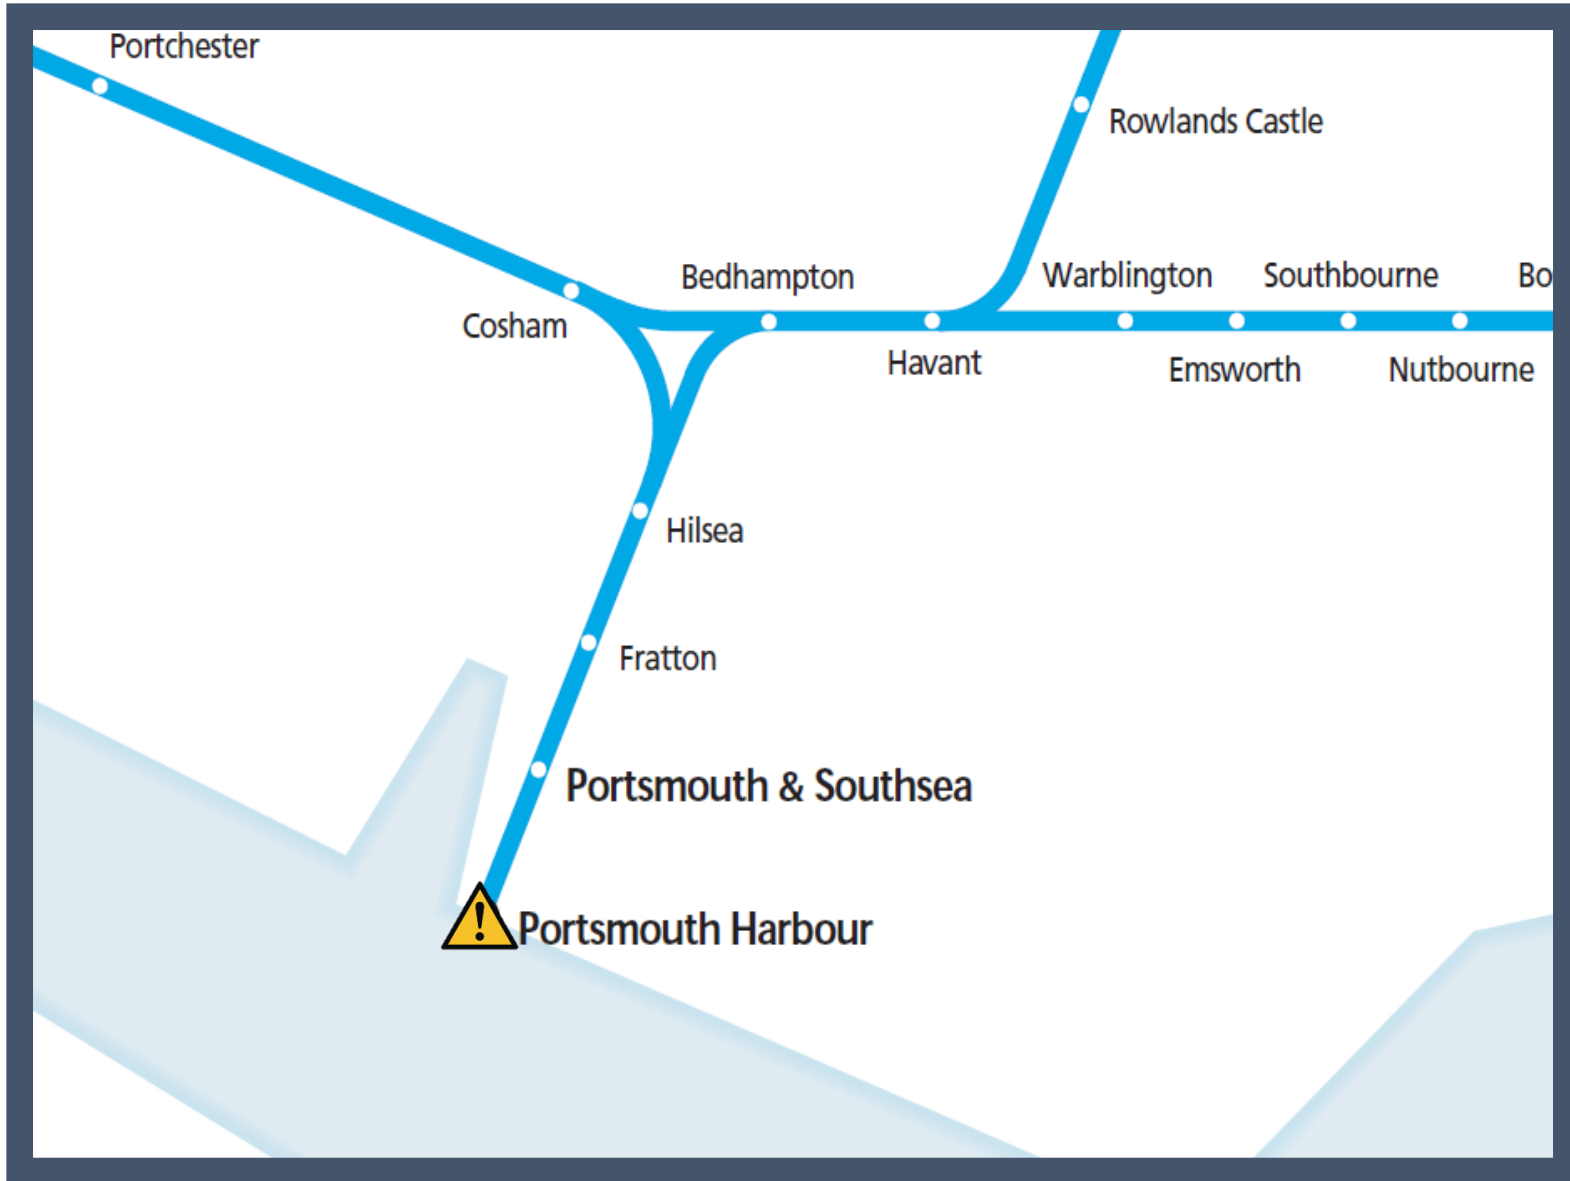

A fire next to the track in the Portsmouth area

TOCs affected: Great Western Railway, South Western Railway, Southern

Key:

Disruption