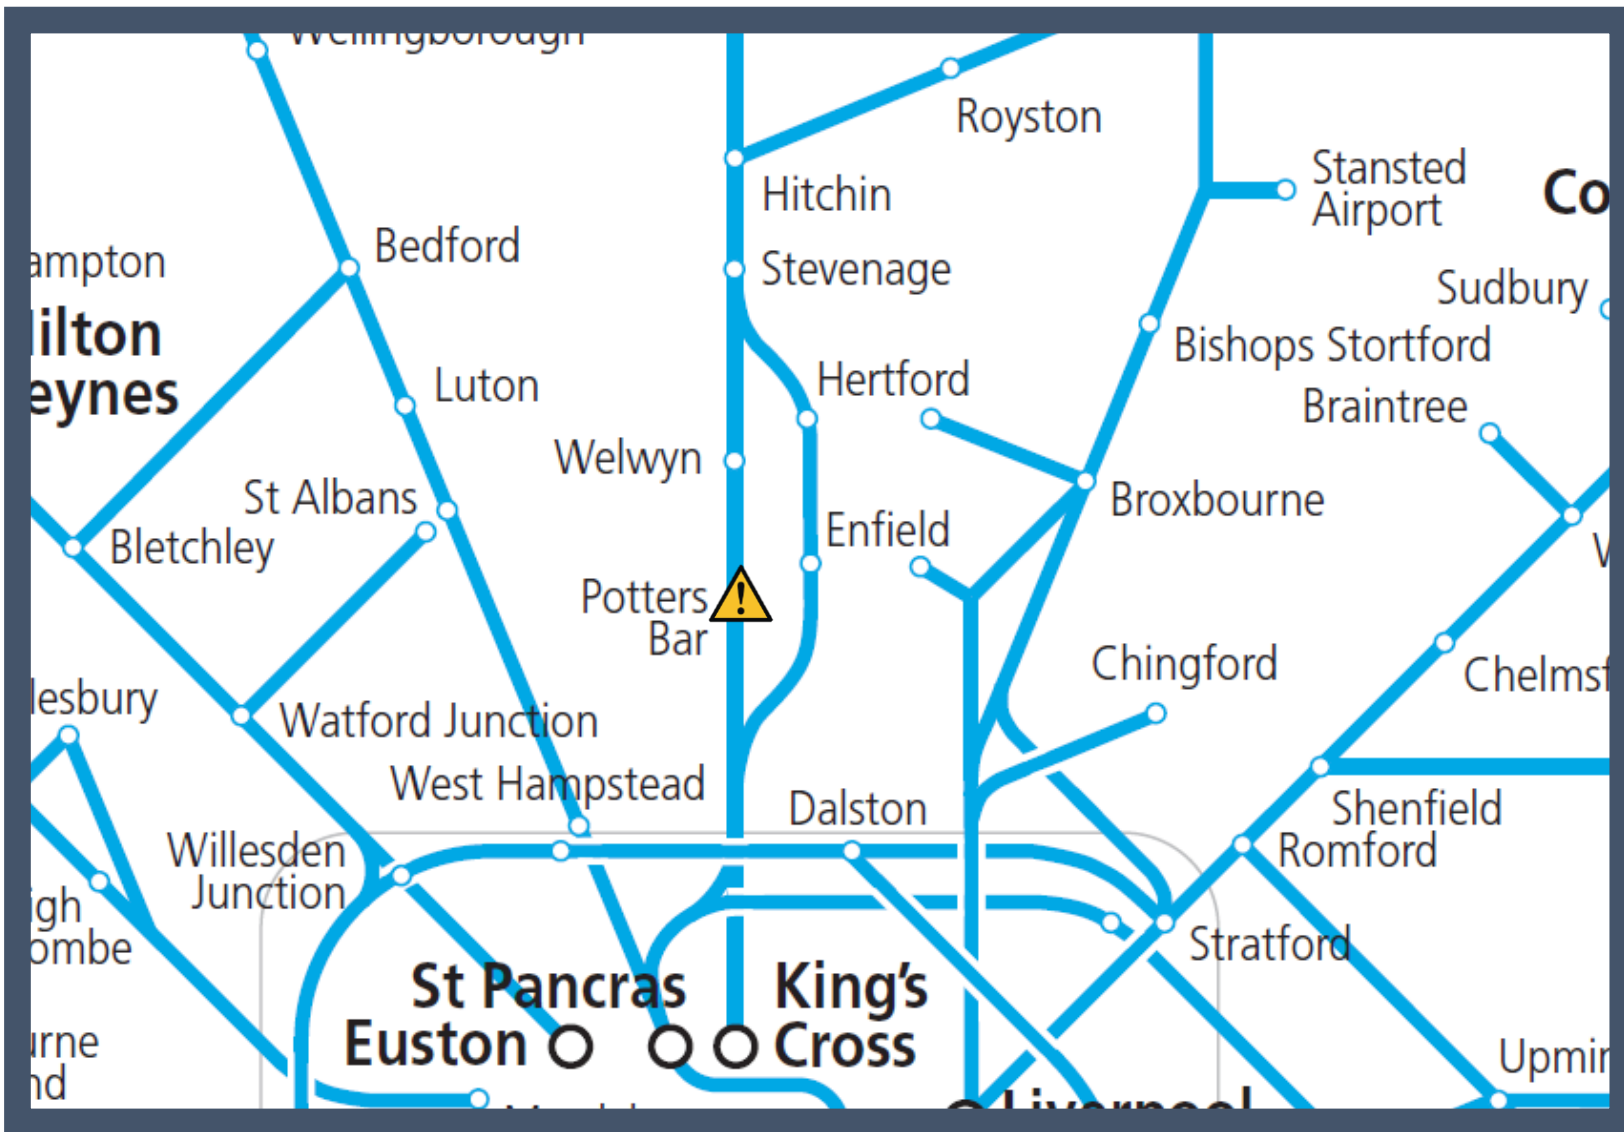

Damage to overhead wires between Stevenage and London

TOCs affected: Grand Central, Great Northern, Hull Trains, LNER, Thameslink

Key:

	Disruption
---	------------