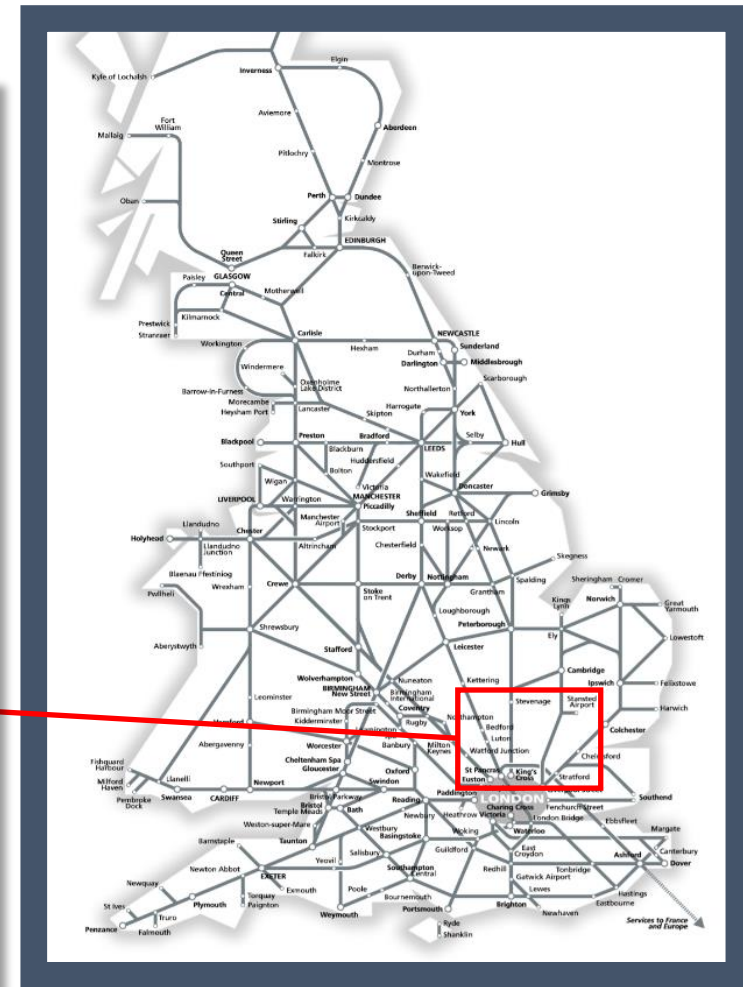

Damage to overhead wires between Stevenage and London

TOCs affected: Grand Central, Great Northern, Hull Trains, LNER, Thameslink

Key:

	Disruption
---	------------