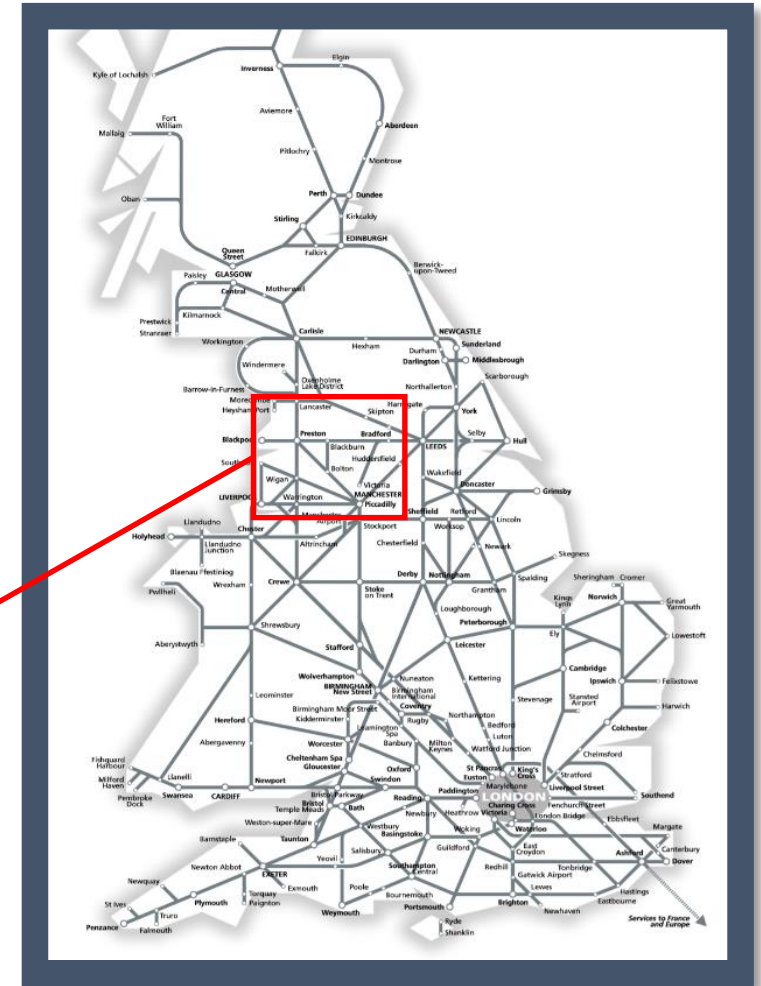

The emergency services are dealing with an incident between Bolton / Wigan North Western and Preston

TOCs affected: Avanti West Coast, Northern, TransPennine Express

Key:

	Disruption
--	------------