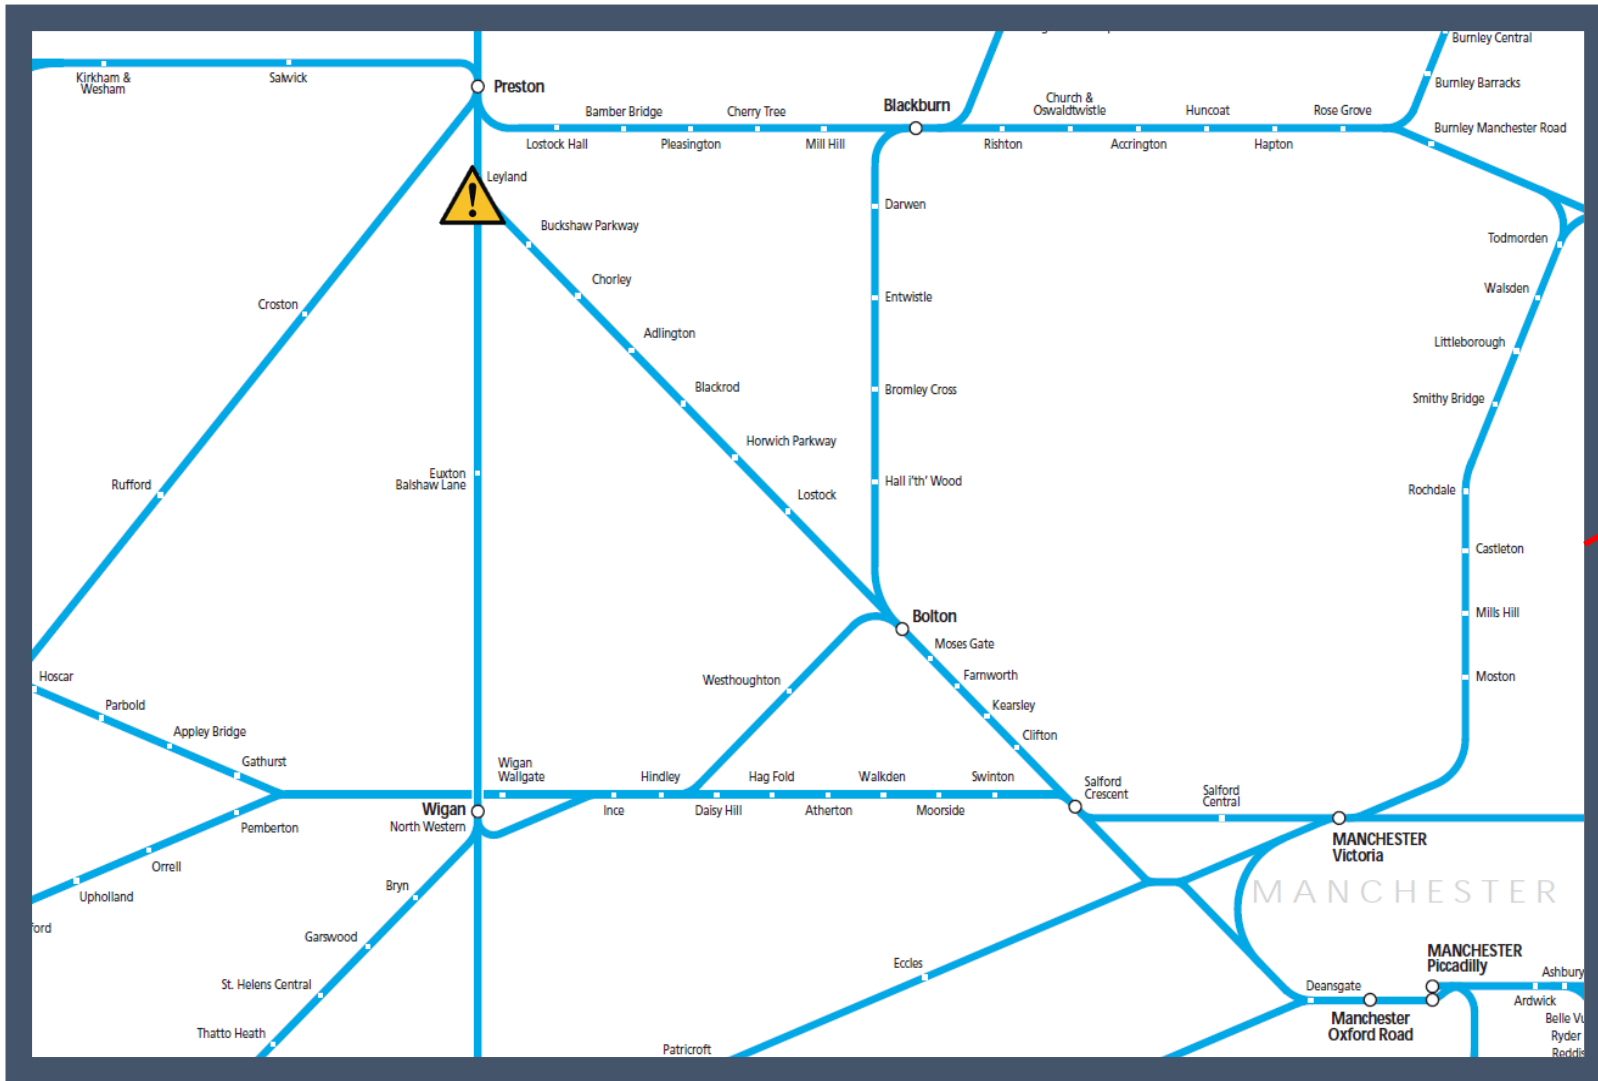

The emergency services are dealing with an incident between Bolton / Wigan North Western and Preston

TOCs affected: Avanti West Coast, Northern, TransPennine Express

Key:

	Disruption
--	------------