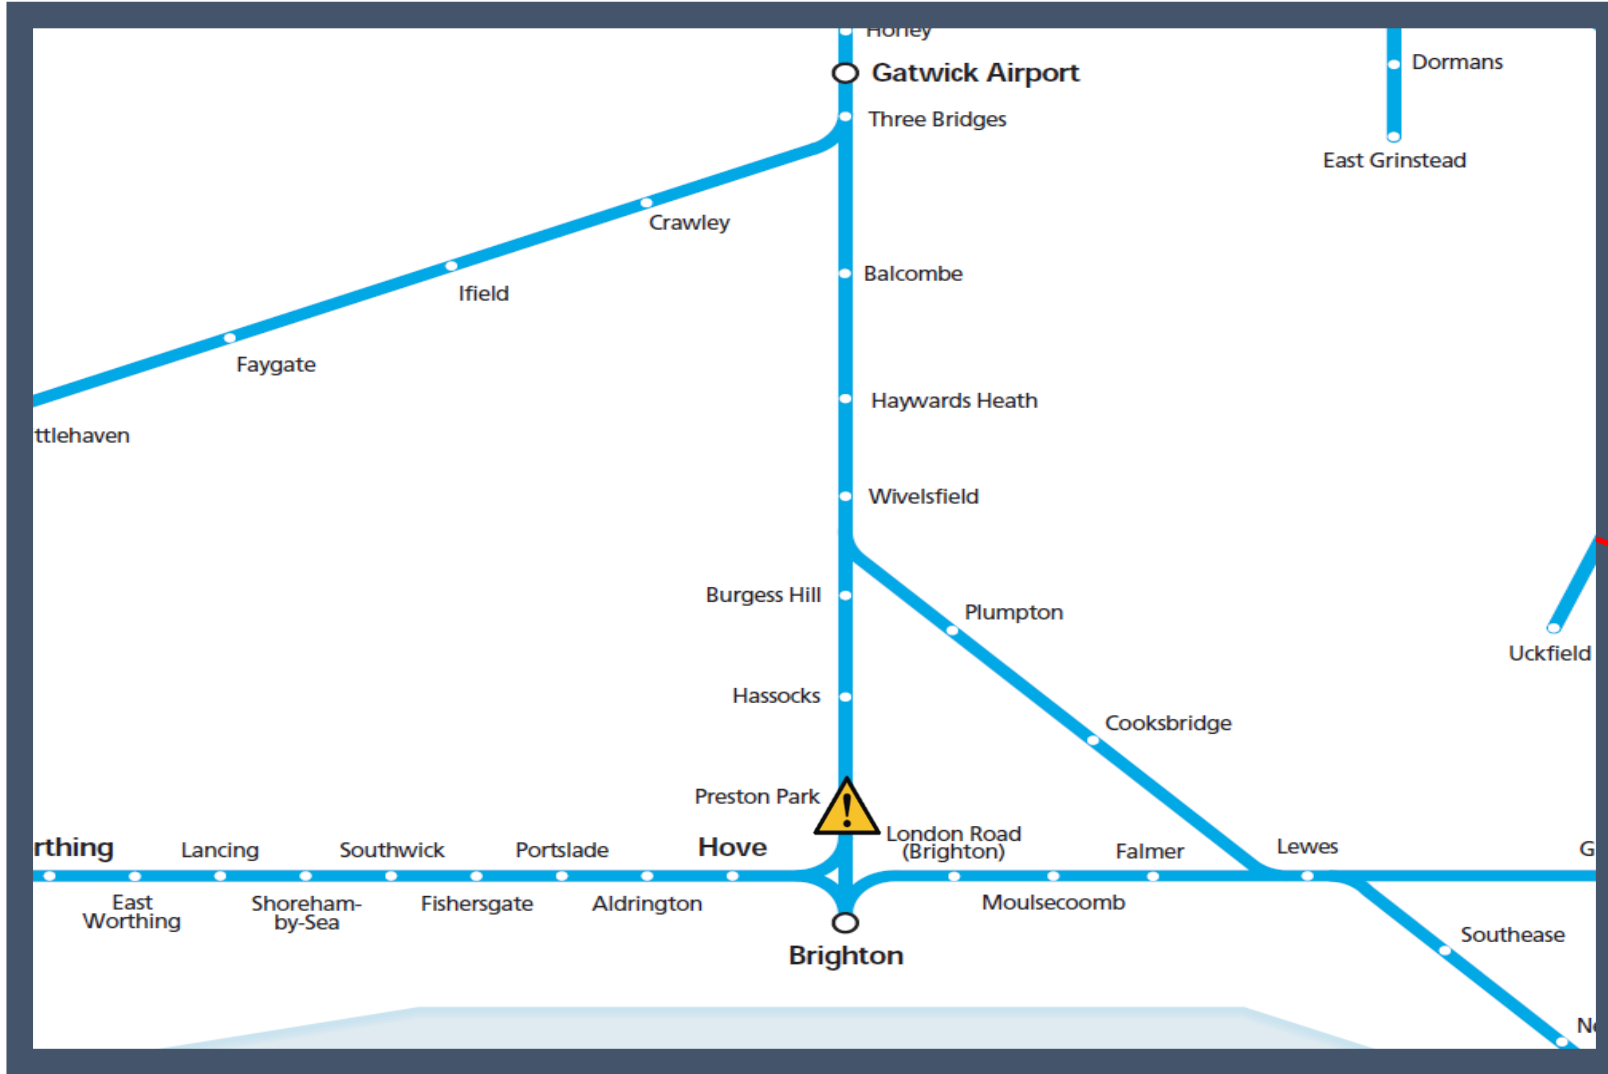

A points failure at Preston Park

TOCs affected: Southern; Thameslink

Key:

	Disruption
--	------------