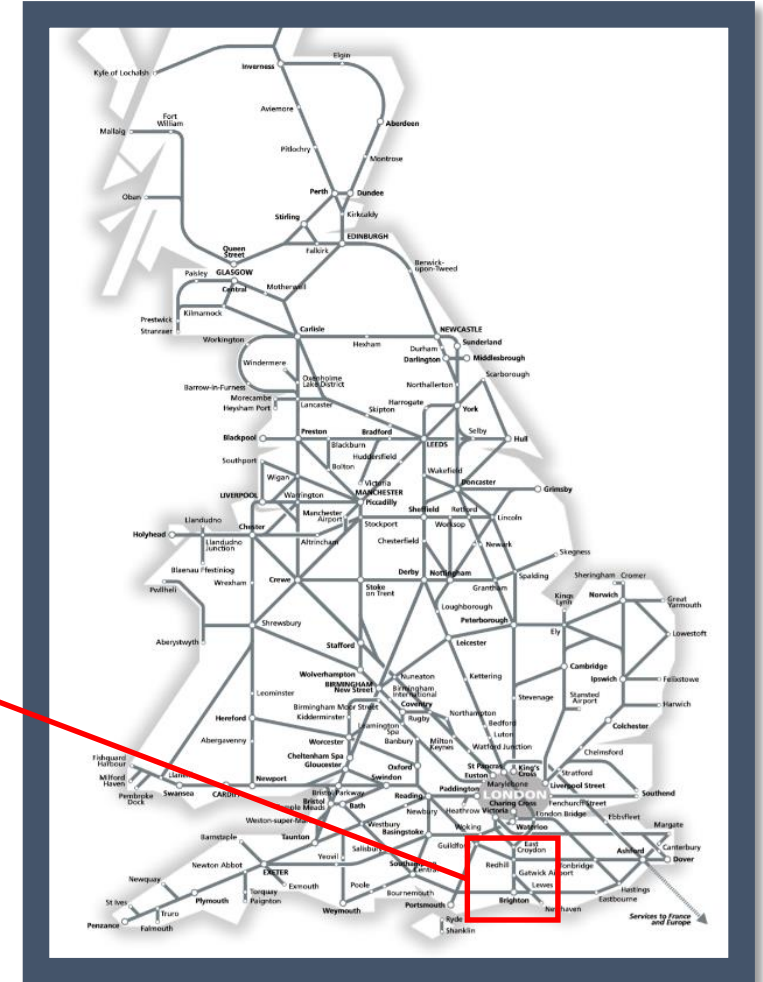

A points failure at Preston Park

TOCs affected: Southern; Thameslink

Key:

	Disruption
--	------------