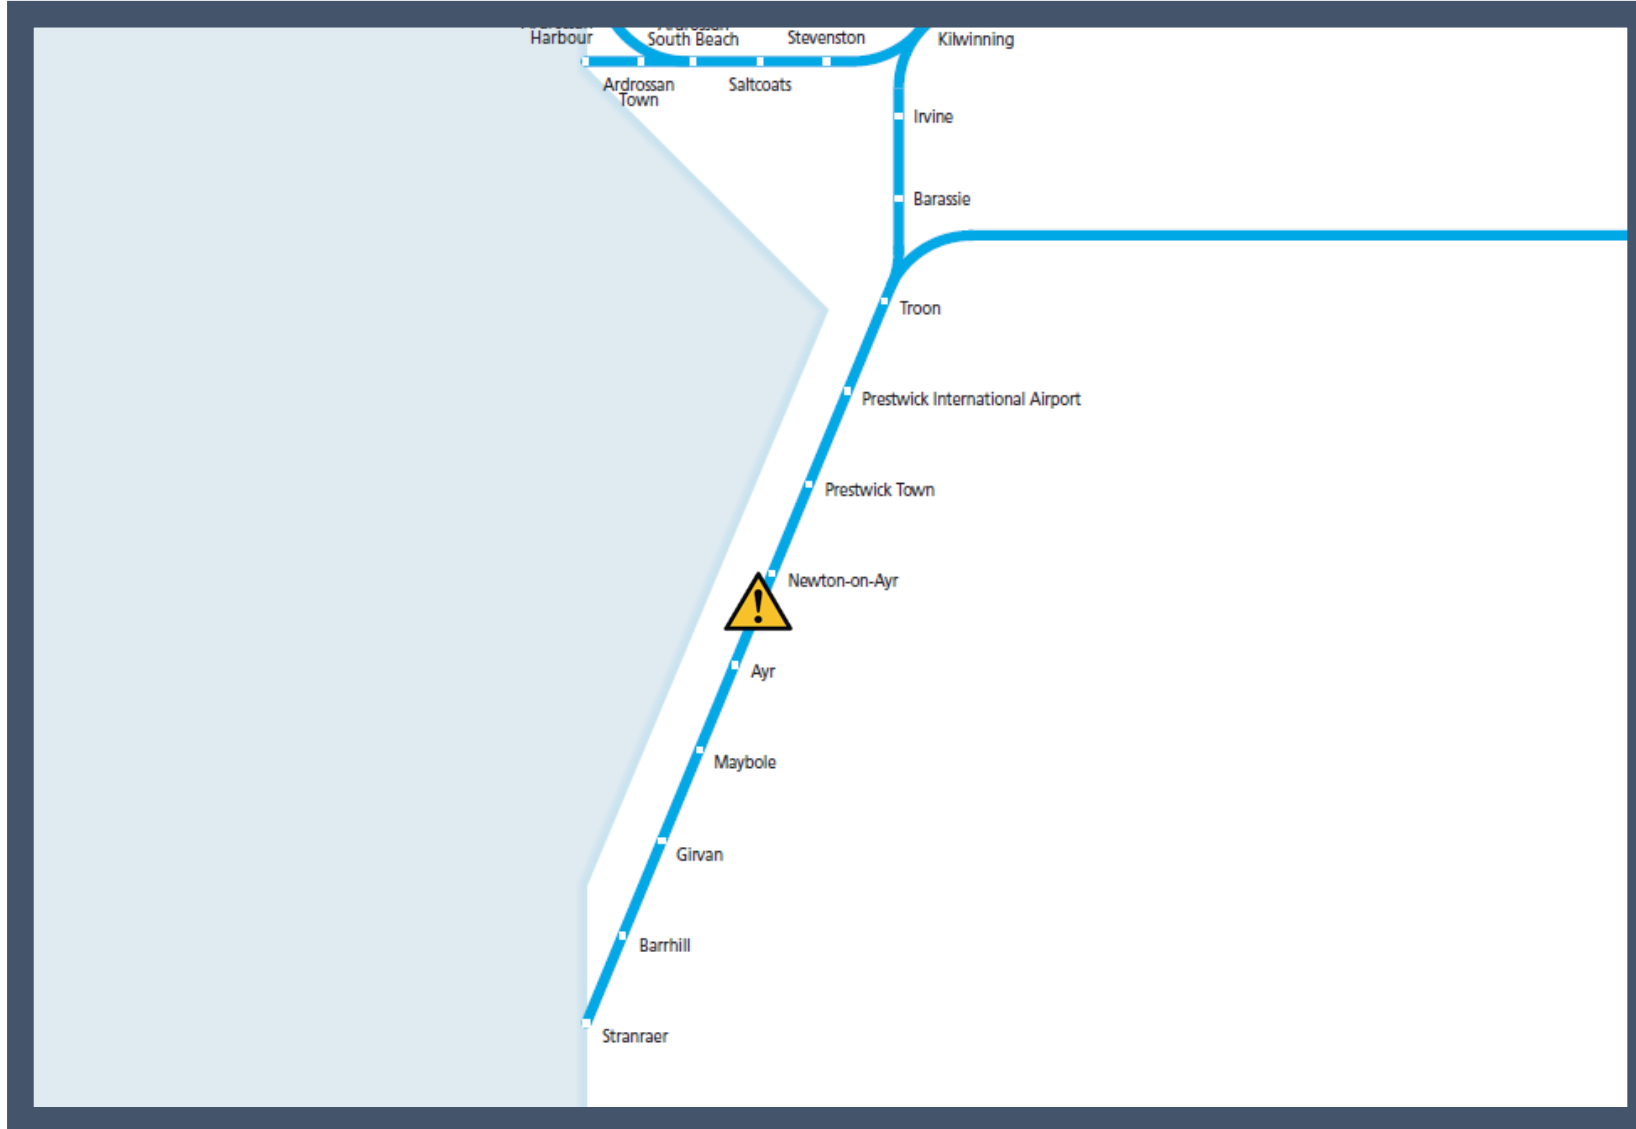

The emergency services are dealing with an incident between Ayr and Prestwick Town

TOC affected: ScotRail

Key:

Disruption