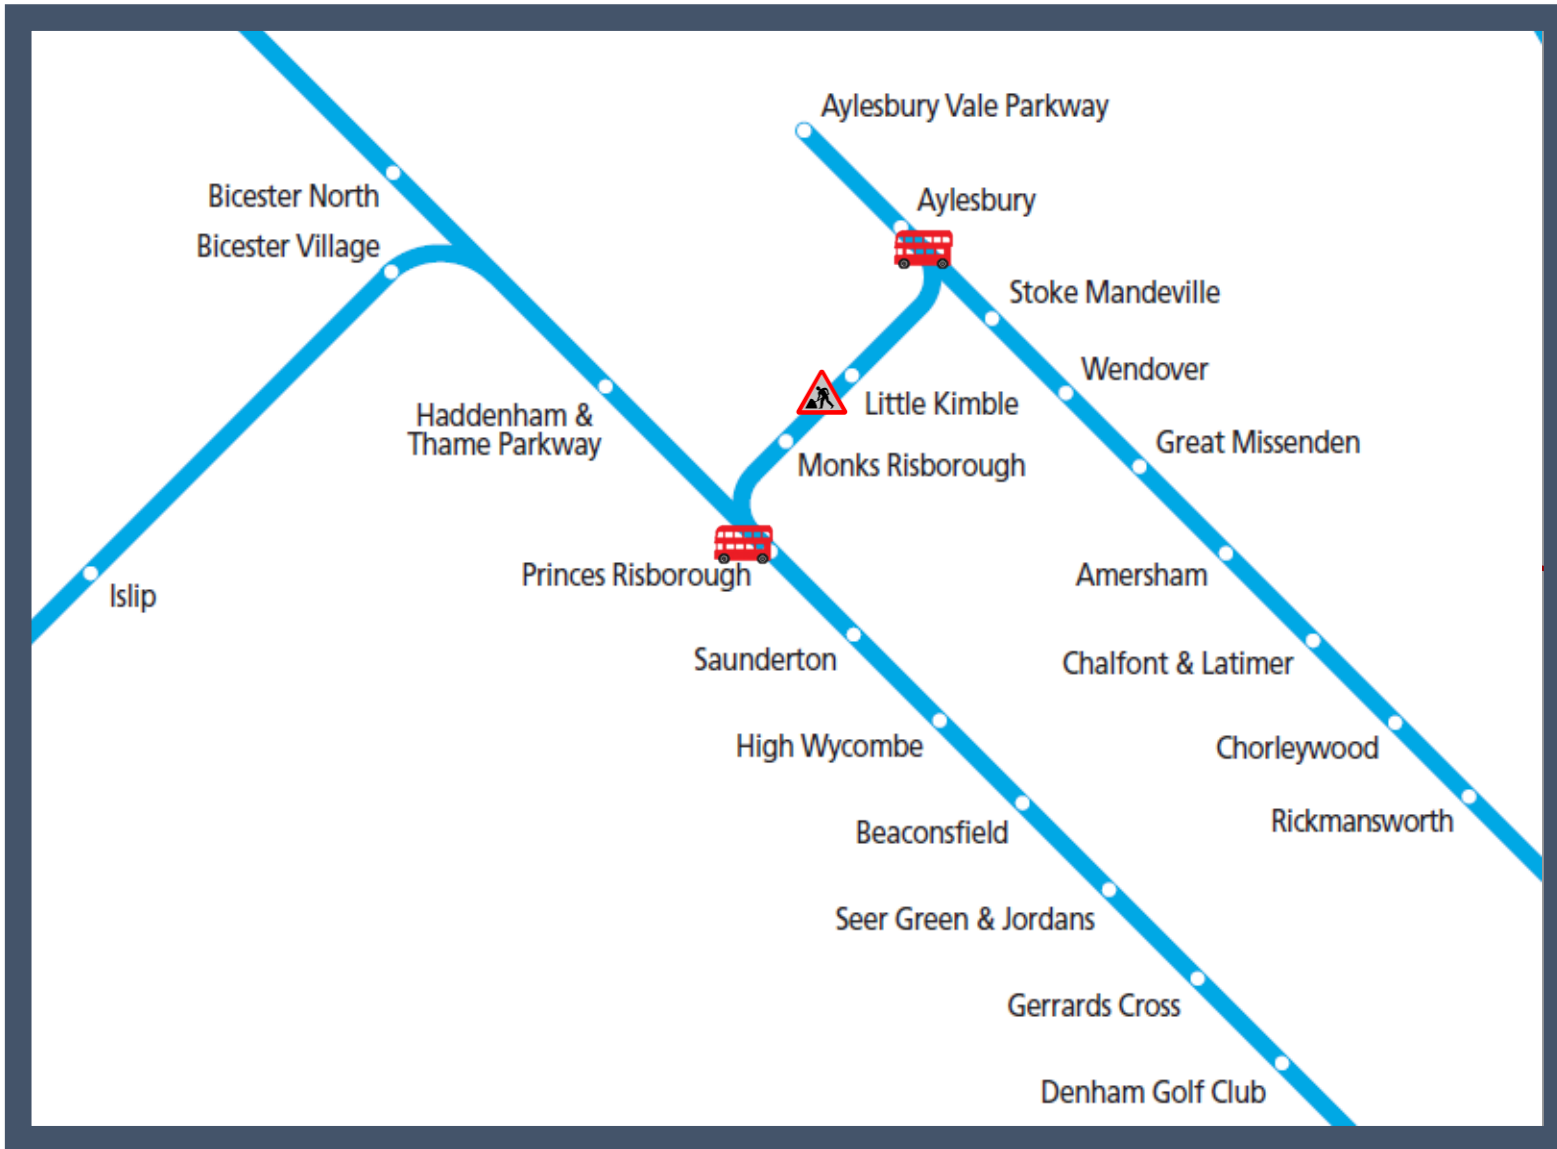

Buses replace trains between Princes Risborough and Aylesbury

TOC affected: Chiltern Railways

Key:

Engineering Works

Bus Replacement Services