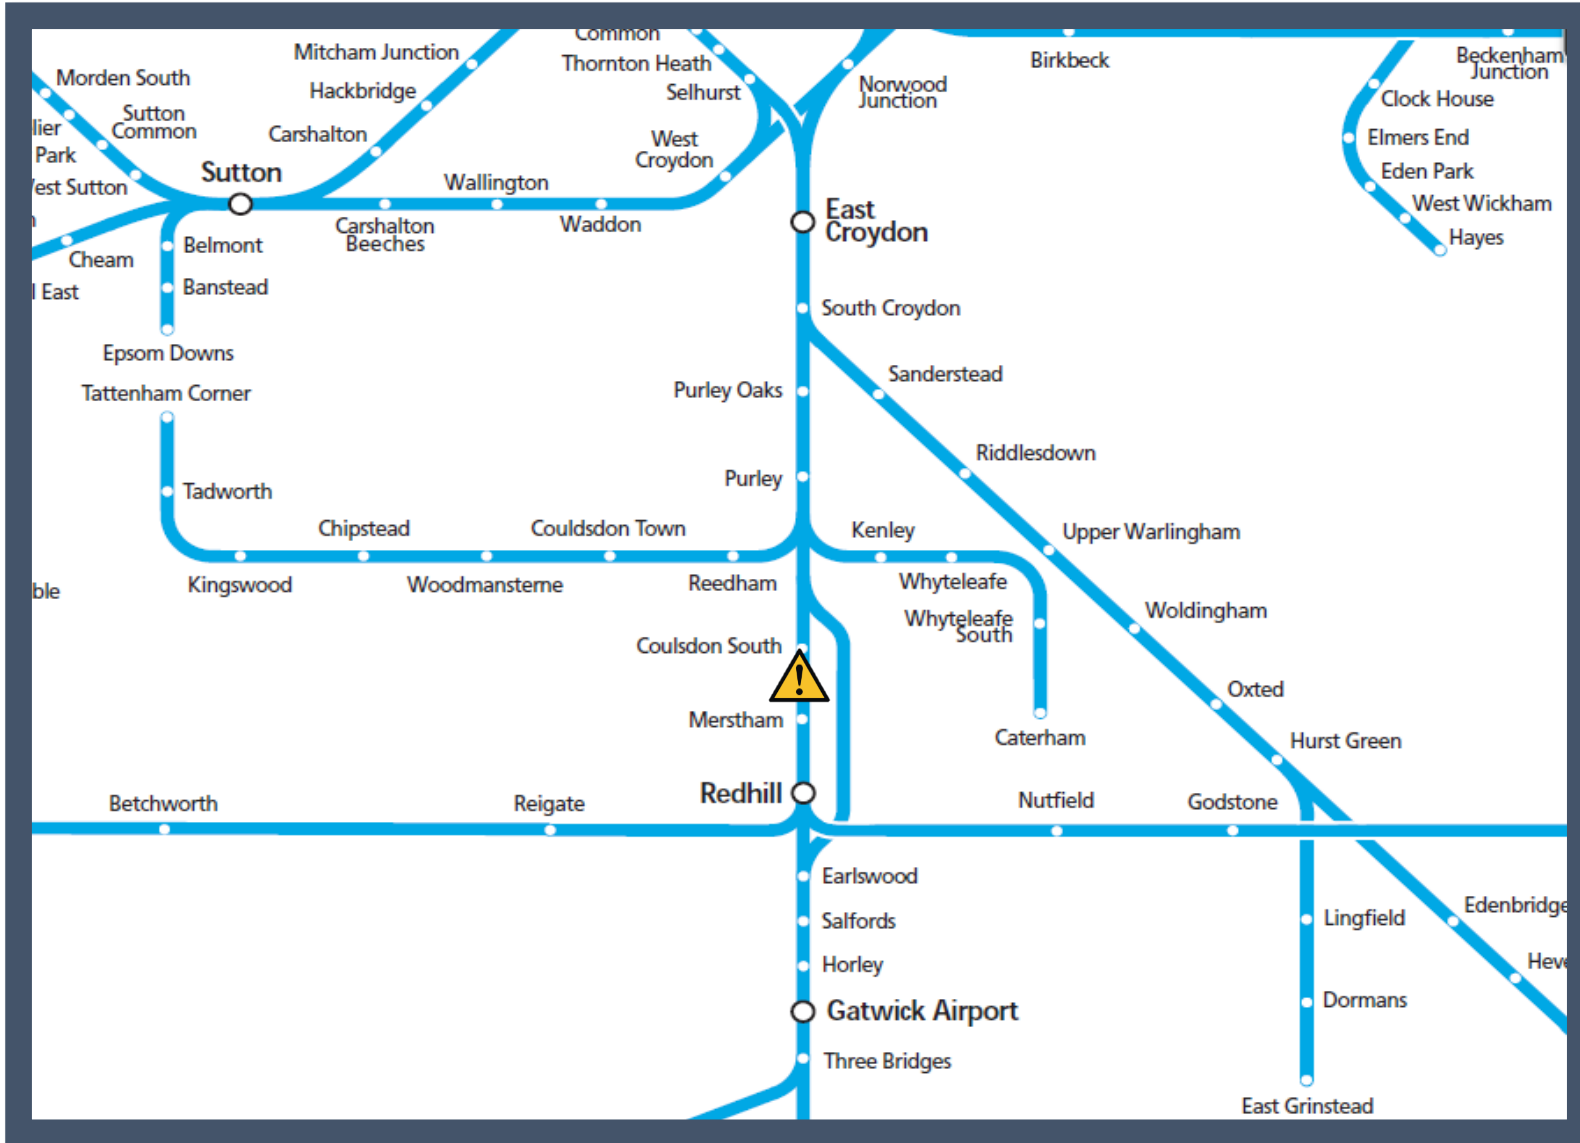

A speed restriction over defective track between Purley and Gatwick Airport
TOCs affected: Southern, Thameslink

Key:

Disruption