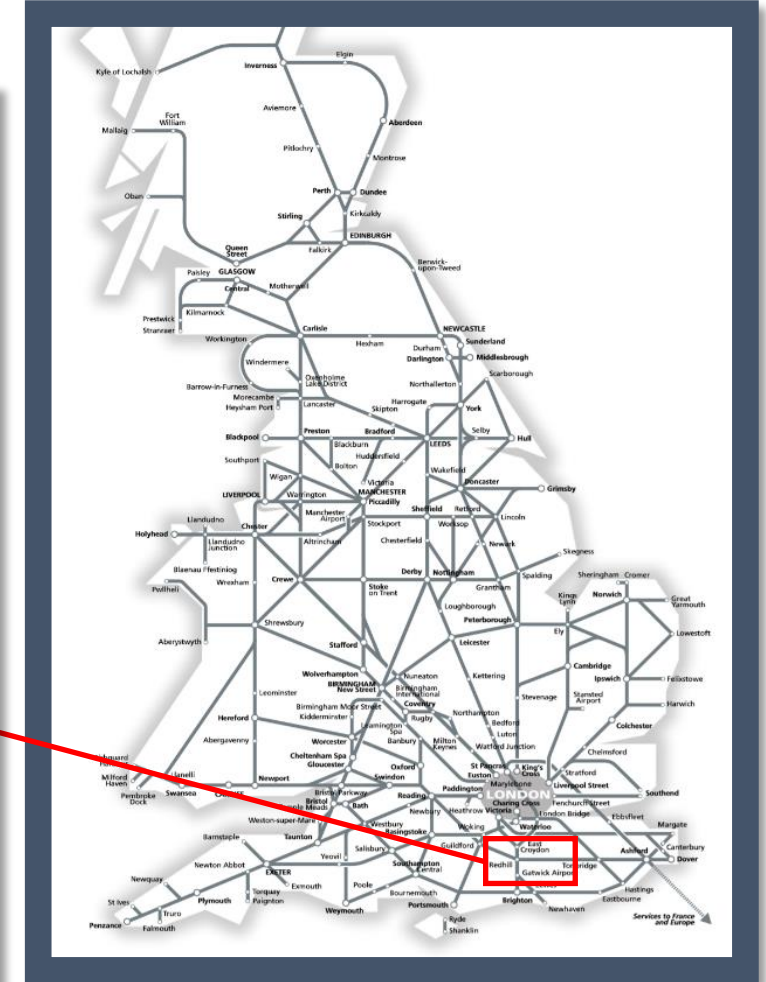

A road vehicle colliding with a bridge between Purley and Redhill

TOCs affected: Southern; Thameslink

Key:

Disruption