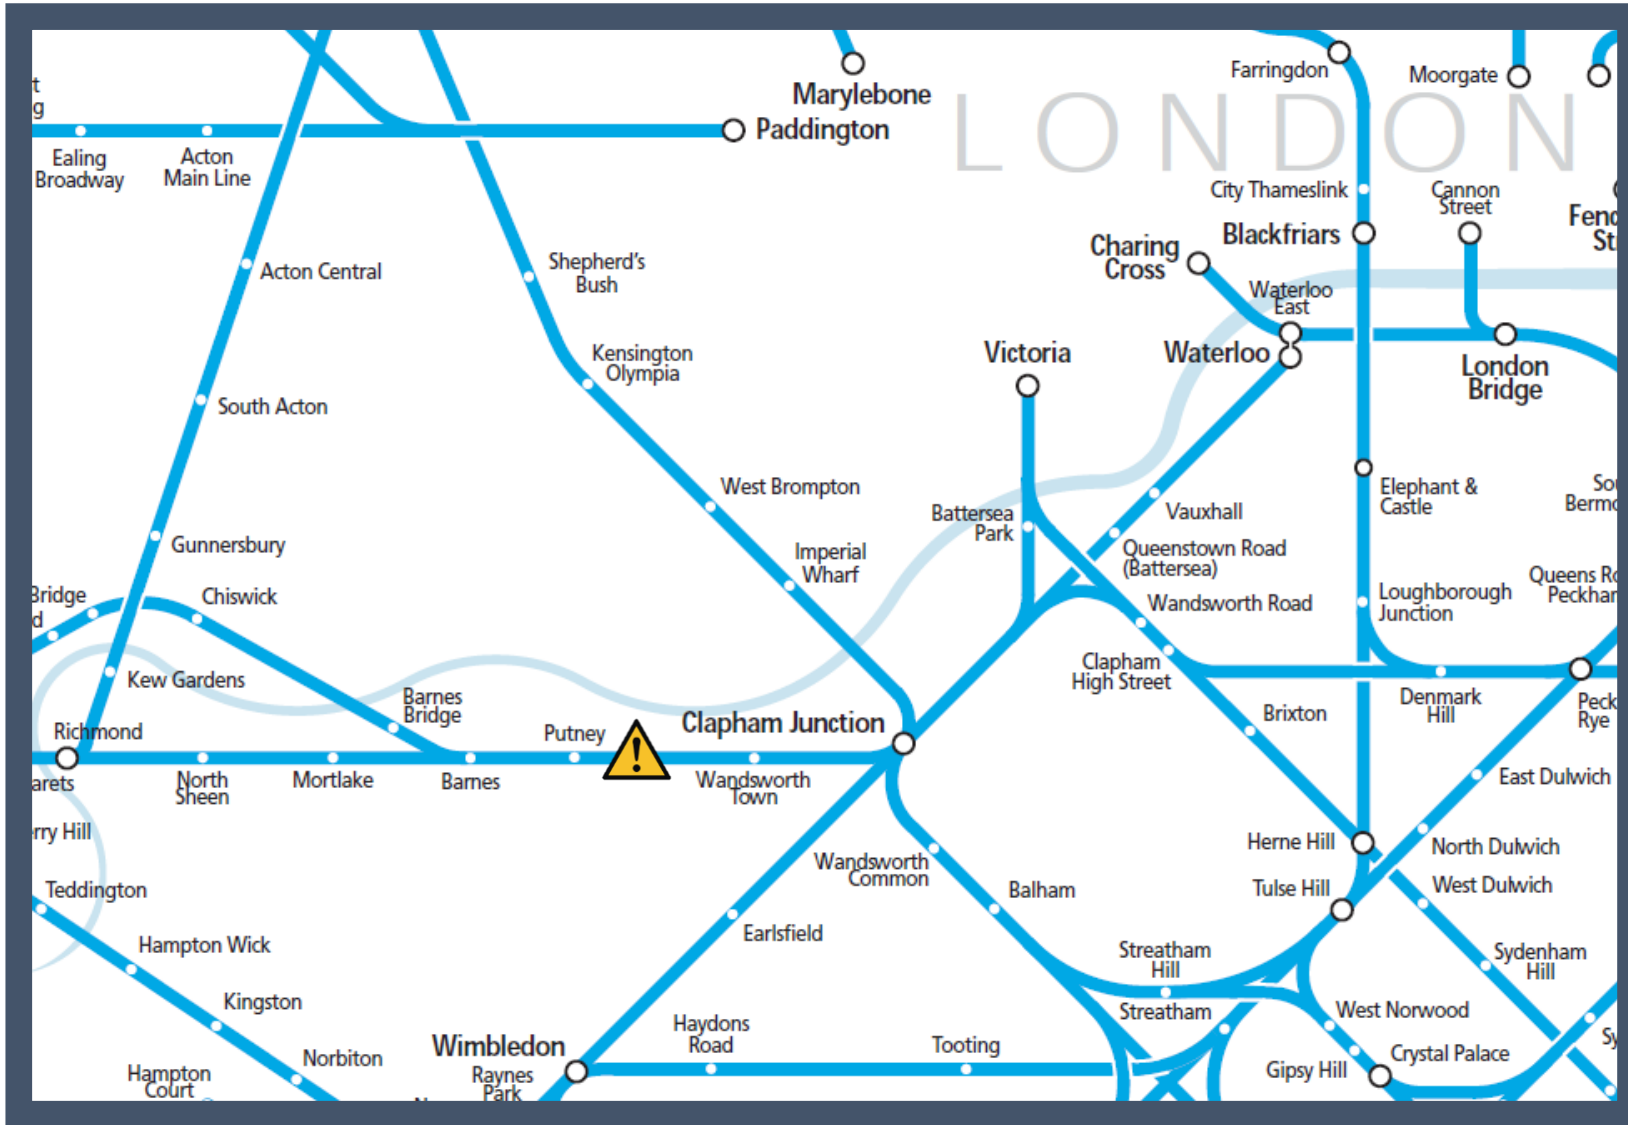

Overrunning engineering works between Clapham Junction and Barnes

TOC affected: South Western Railway

Key:

Disruption